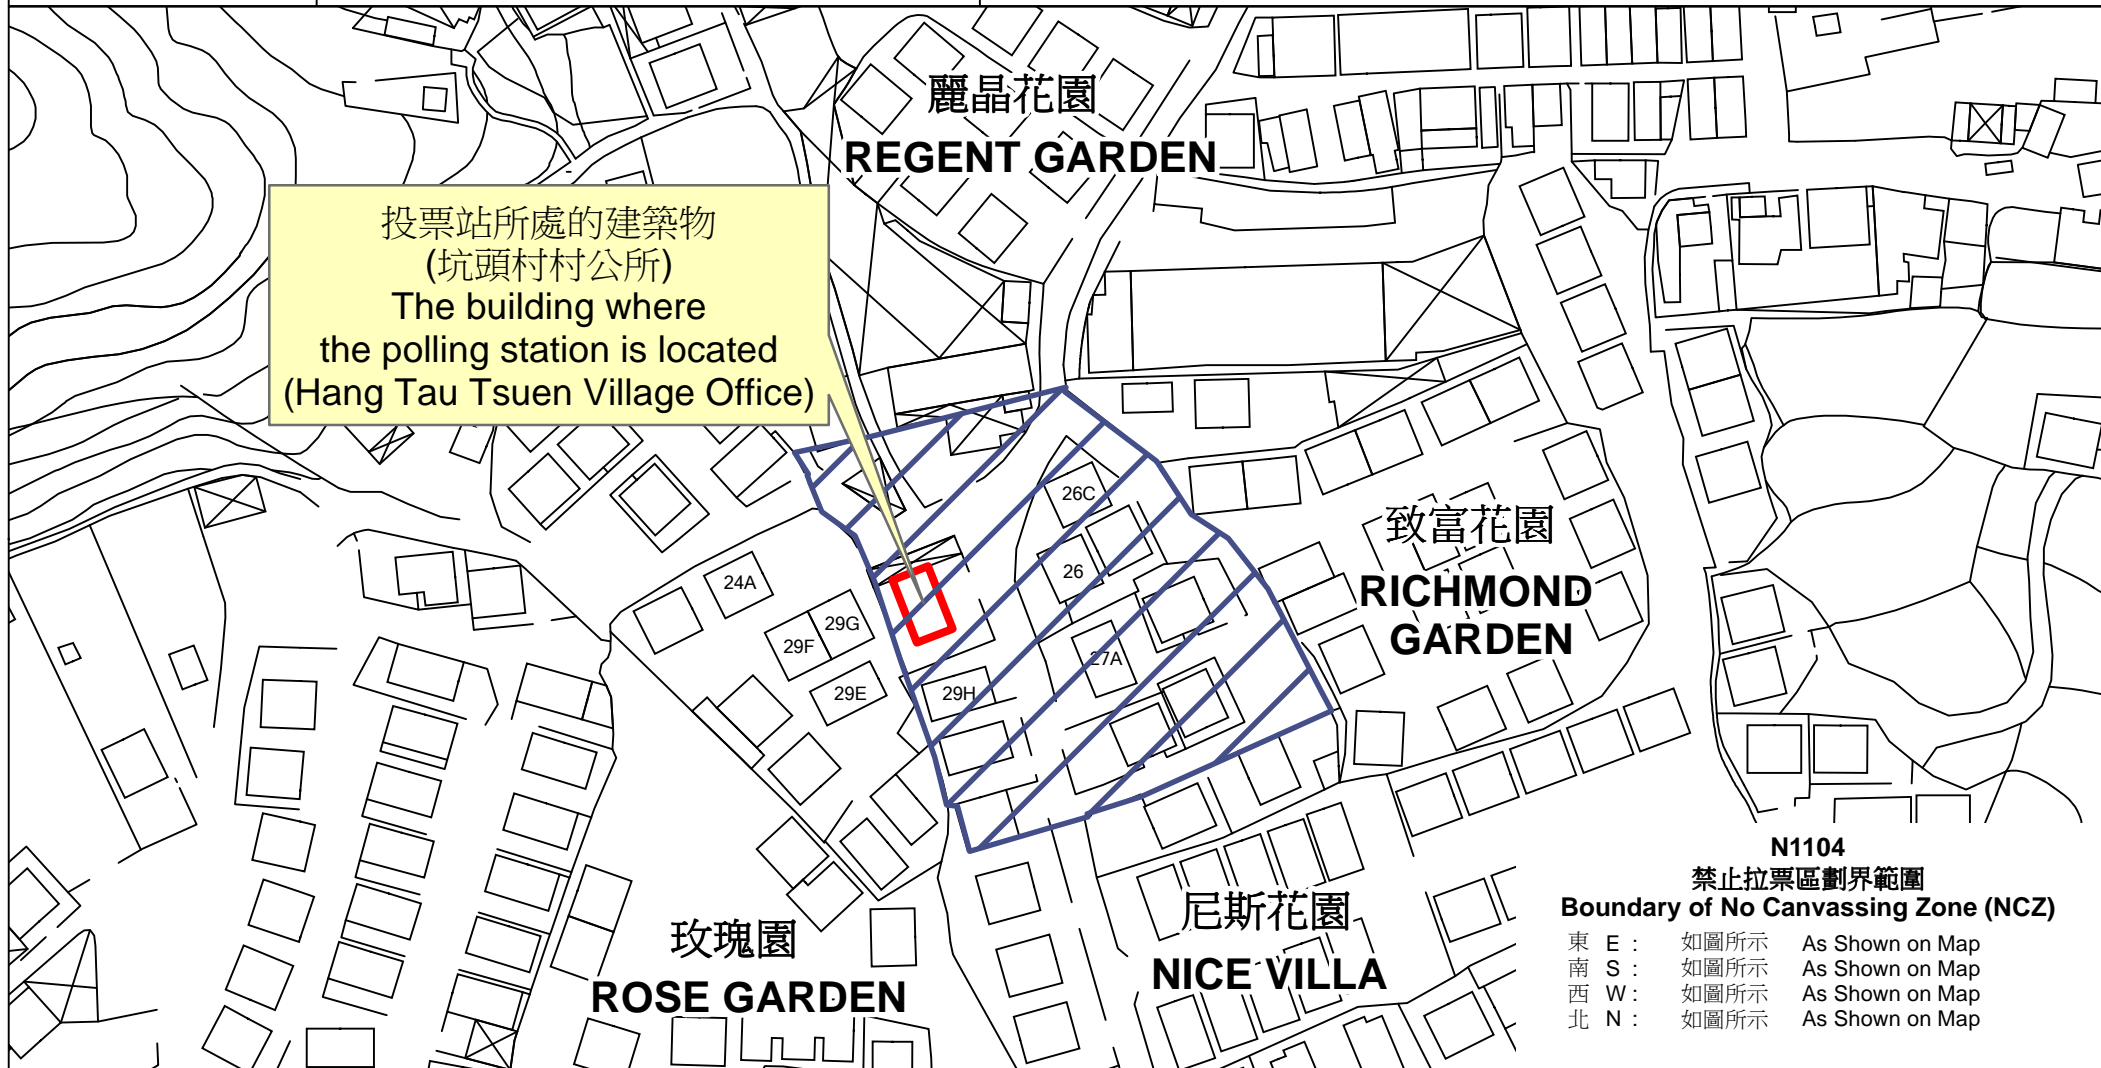

投票站位置圖和禁止拉票區 Polling Station - Location Plan & No Canvassing Zone

投票站編號 Polling Station Code N1104	2021年立法會換屆選舉地方選區編號及名稱 Code & Name of Geographical Constituency for 2021 Legislative Council General Election LC7 新界北 NEW TERRITORIES NORTH	名稱及地址 Name & Address 坑頭村村公所 新界上水坑頭村25號地下 Hang Tau Tsuen Village Office G/F, 25 Hang Tau Tsuen, Sheung Shui, New Territories
---	--	---

**N1104
 禁止拉票區劃界範圍
 Boundary of No Canvassing Zone (NCZ)**

東 E :	如圖所示	As Shown on Map
南 S :	如圖所示	As Shown on Map
西 W :	如圖所示	As Shown on Map
北 N :	如圖所示	As Shown on Map

 禁止拉票區
 No Canvassing Zone