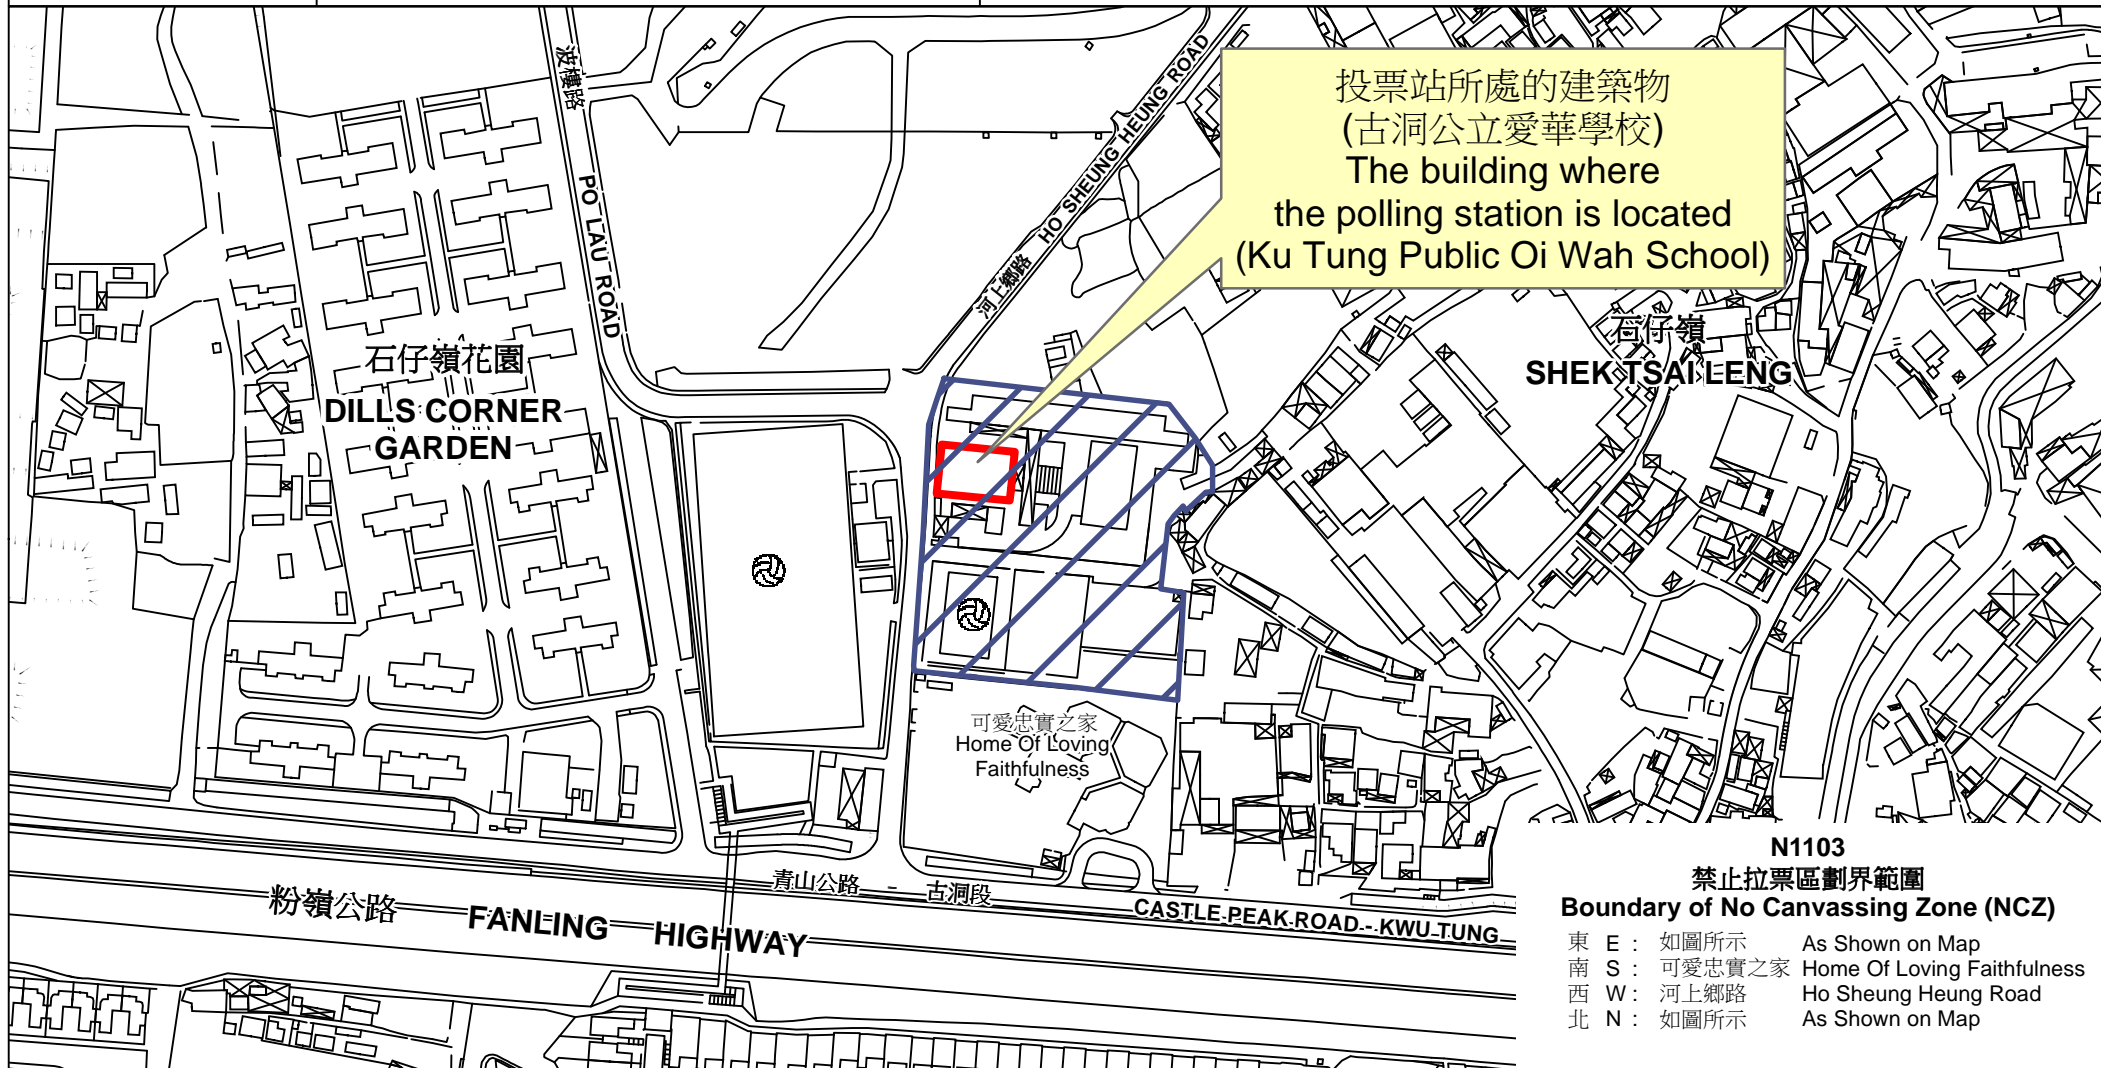

投票站位置圖和禁止拉票區 Polling Station - Location Plan & No Canvassing Zone

投票站編號 Polling Station Code N1103	2021年立法會換屆選舉地方選區編號及名稱 Code & Name of Geographical Constituency for 2021 Legislative Council General Election LC7 新界北 NEW TERRITORIES NORTH	名稱及地址 Name & Address 古洞公立愛華學校 新界上水古洞村河上鄉路古洞公立愛華學校地下 Ku Tung Public Oi Wah School G/F, Ku Tung Public Oi Wah School, Ho Sheung Heung Road, Kwu Tung Village, Sheung Shui, New Territories
---	--	---

N1103
禁止拉票區劃界範圍
Boundary of No Canvassing Zone (NCZ)

- | | | |
|-------|--------|-----------------------------|
| 東 E : | 如圖所示 | As Shown on Map |
| 南 S : | 可愛忠實之家 | Home Of Loving Faithfulness |
| 西 W : | 河上鄉路 | Ho Sheung Heung Road |
| 北 N : | 如圖所示 | As Shown on Map |

 禁止拉票區
 No Canvassing Zone