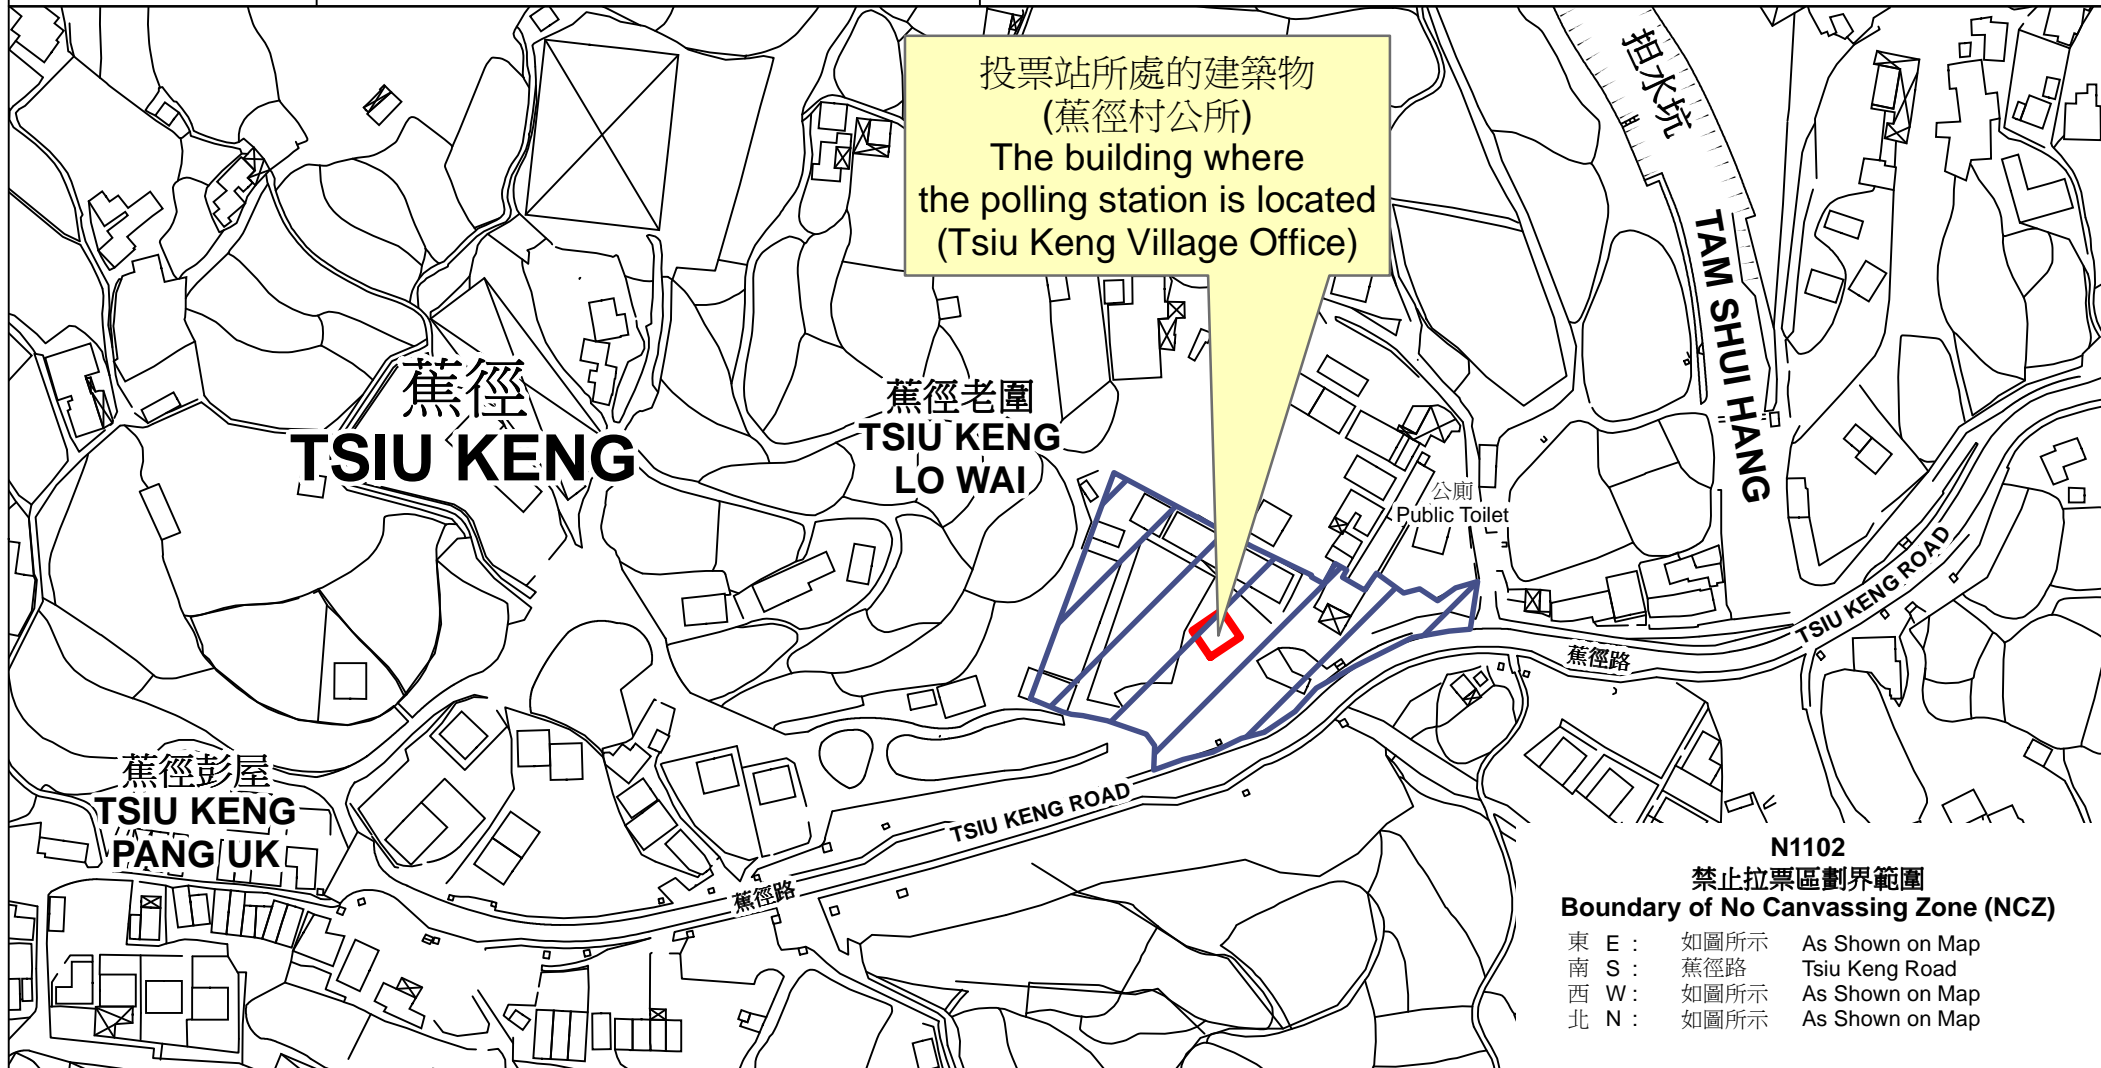

# 投票站位置圖和禁止拉票區 Polling Station - Location Plan & No Canvassing Zone

投票站編號 Polling Station Code  <b>N1102</b>	2021年立法會換屆選舉地方選區編號及名稱 Code & Name of Geographical Constituency for 2021 Legislative Council General Election  <b>LC7                      新界北                      NEW TERRITORIES NORTH</b>	名稱及地址 Name & Address  蕉徑村公所 新界上水蕉徑老圍13號地下 <b>Tsiu Keng Village Office</b> G/F, 13 Tsiu Keng Lo Wai, Sheung Shui, New Territories
---	--	--

 禁止拉票區  
No Canvassing Zone