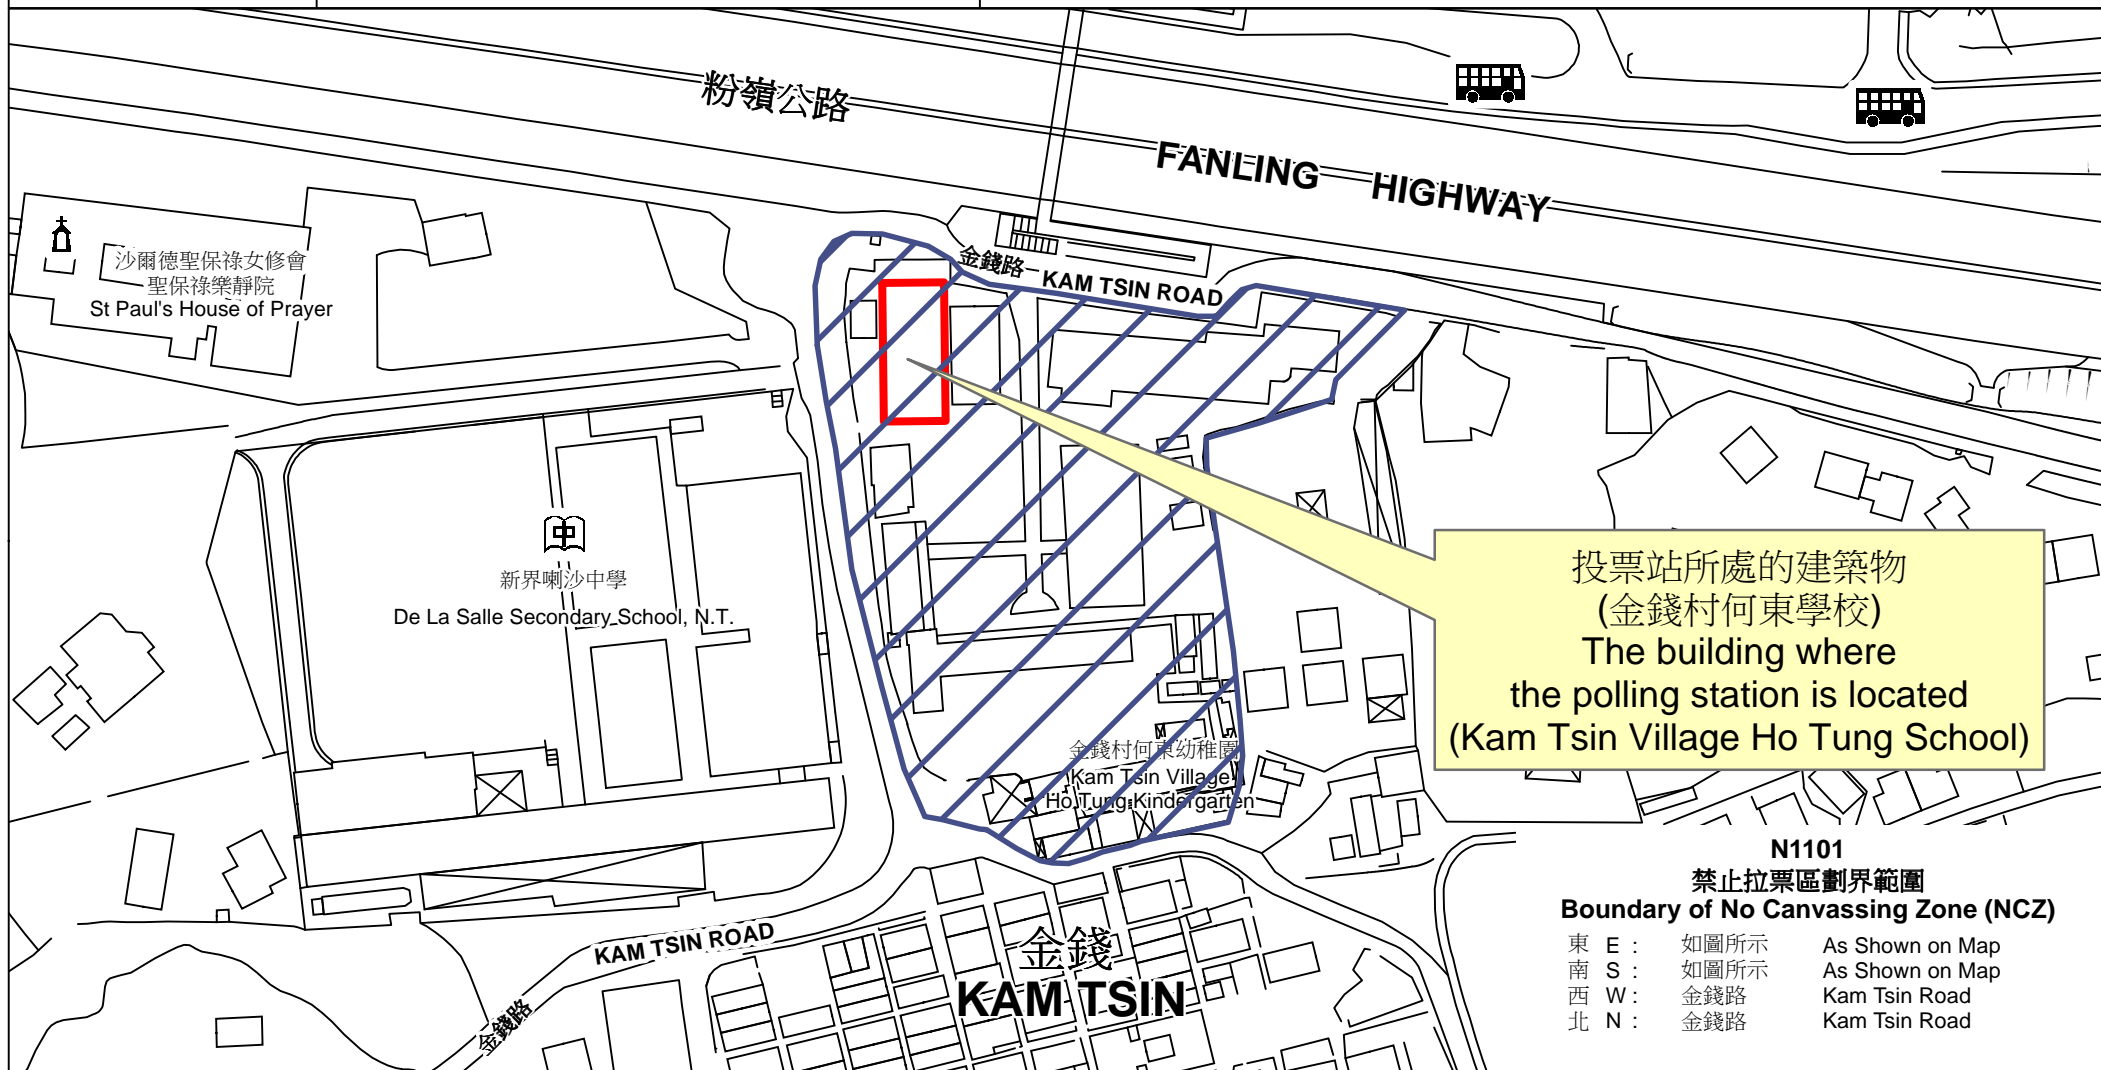

# 投票站位置圖和禁止拉票區 Polling Station - Location Plan & No Canvassing Zone

投票站編號 Polling Station Code	2021年立法會換屆選舉地方選區編號及名稱 Code & Name of Geographical Constituency for 2021 Legislative Council General Election	名稱及地址 Name & Address
<p><b>N1101</b></p>	<p><b>LC7</b> 新界北 <b>NEW TERRITORIES NORTH</b></p>	<p>金錢村何東學校 新界上水金錢村金錢村何東學校地下 <b>Kam Tsin Village Ho Tung School</b> G/F, Kam Tsin Village Ho Tung School, Kam Tsin Village, Sheung Shui, New Territories</p>

 禁止拉票區  
No Canvassing Zone