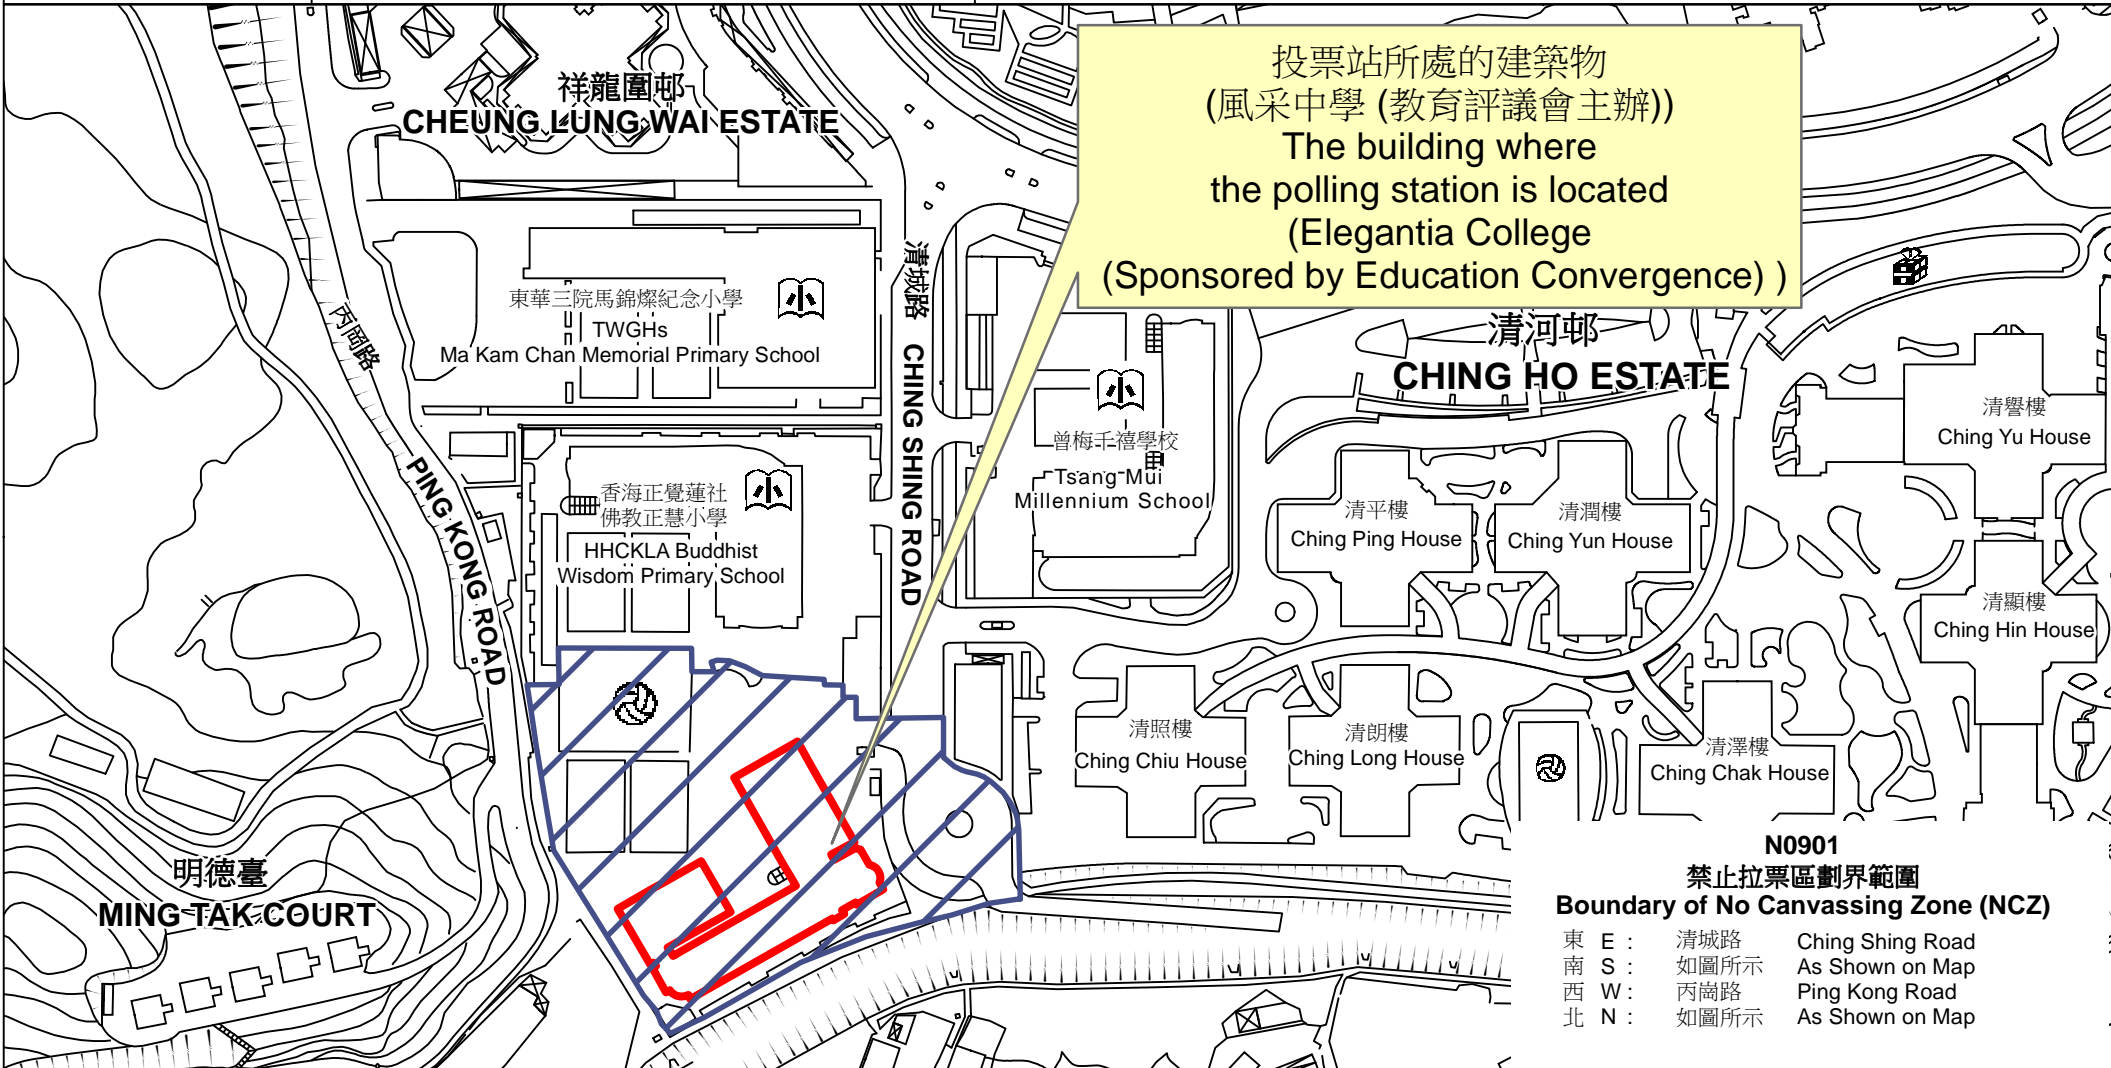

投票站位置圖和禁止拉票區 Polling Station - Location Plan & No Canvassing Zone

投票站編號 Polling Station Code	2021年立法會換屆選舉地方選區編號及名稱 Code & Name of Geographical Constituency for 2021 Legislative Council General Election	名稱及地址 Name & Address
N0901	LC7 新界北 NEW TERRITORIES NORTH	風采中學 (教育評議會主辦) 新界上水清城路8號地下 Elegantia College (Sponsored by Education Convergence) G/F, 8 Ching Shing Road, Sheung Shui, New Territories

N0901
禁止拉票區劃界範圍
Boundary of No Canvassing Zone (NCZ)

東 E :	清城路	Ching Shing Road
南 S :	如圖所示	As Shown on Map
西 W :	丙崗路	Ping Kong Road
北 N :	如圖所示	As Shown on Map

 禁止拉票區
 No Canvassing Zone