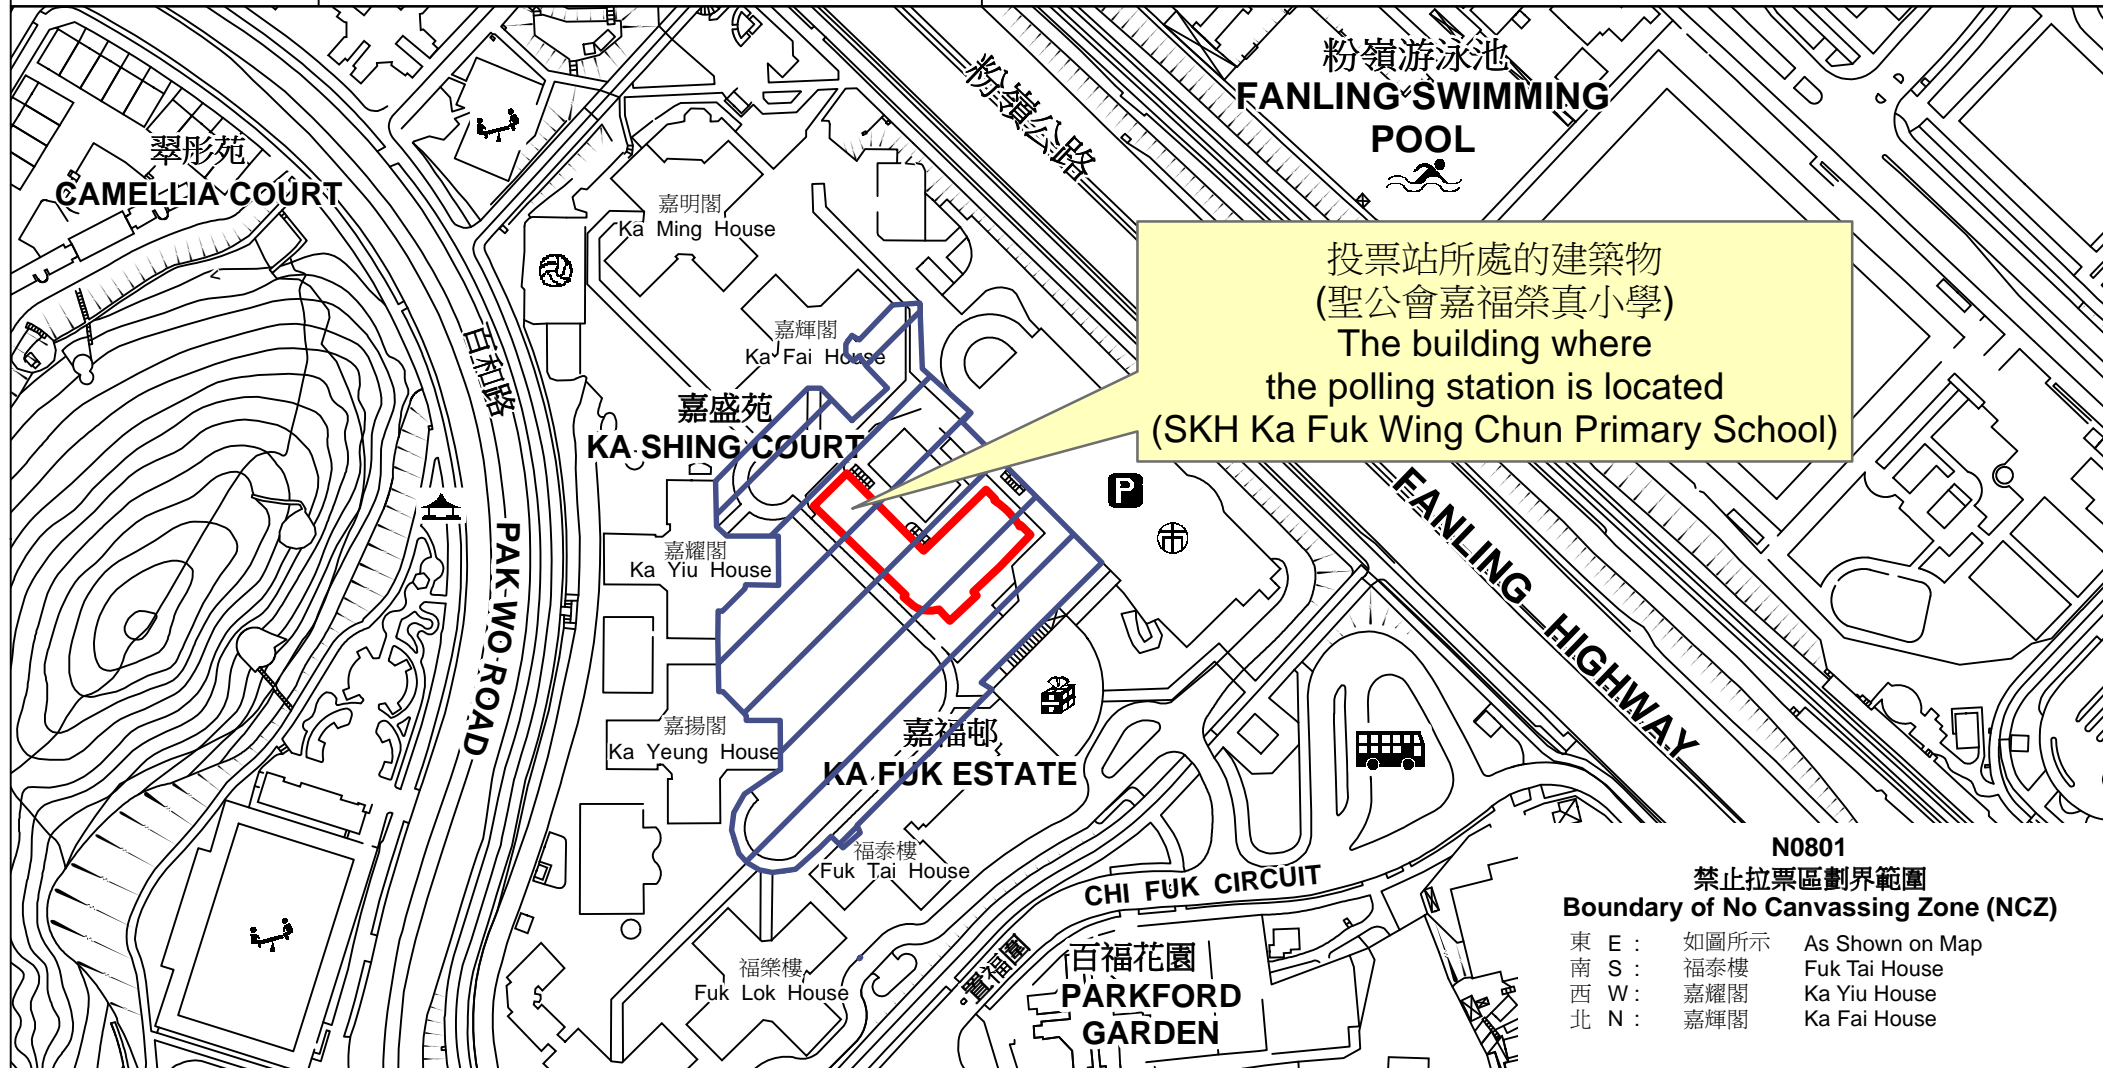

投票站位置圖和禁止拉票區 Polling Station - Location Plan & No Canvassing Zone

投票站編號 Polling Station Code	2021年立法會換屆選舉地方選區編號及名稱 Code & Name of Geographical Constituency for 2021 Legislative Council General Election	名稱及地址 Name & Address
<p>N0801</p>	<p>LC7 新界北 NEW TERRITORIES NORTH</p>	<p>聖公會嘉福榮真小學 新界粉嶺嘉福邨聖公會嘉福榮真小學地下 SKH Ka Fuk Wing Chun Primary School G/F, SKH Ka Fuk Wing Chun Primary School, Ka Fuk Estate, Fanling, New Territories</p>

投票站所處的建築物
(聖公會嘉福榮真小學)
The building where
the polling station is located
(SKH Ka Fuk Wing Chun Primary School)

N0801
禁止拉票區劃界範圍
Boundary of No Canvassing Zone (NCZ)

東 E :	如圖所示	As Shown on Map
南 S :	福泰樓	Fuk Tai House
西 W :	嘉耀閣	Ka Yiu House
北 N :	嘉輝閣	Ka Fai House

 禁止拉票區
No Canvassing Zone