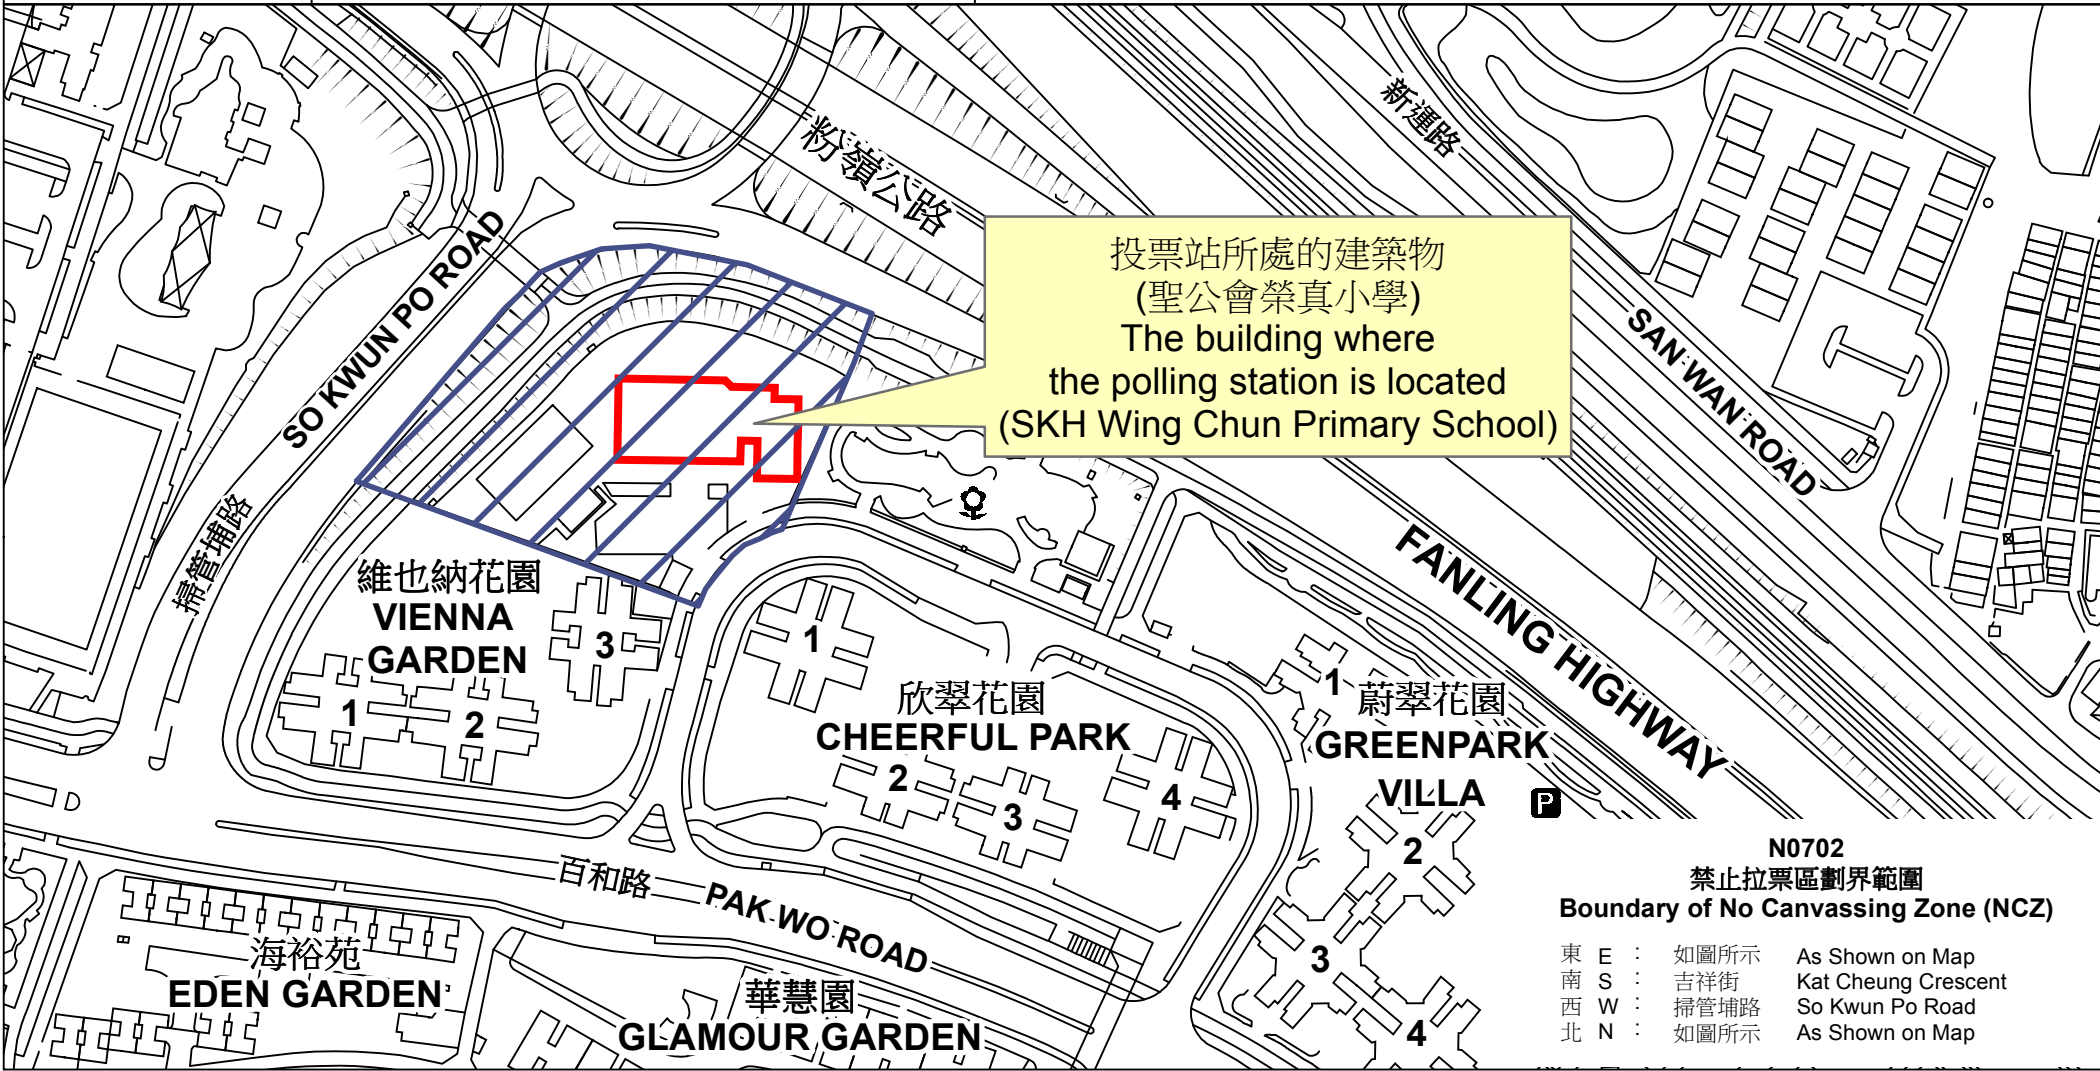

投票站位置圖和禁止拉票區 Polling Station - Location Plan & No Canvassing Zone

投票站編號 Polling Station Code	2021年立法會換屆選舉地方選區編號及名稱 Code & Name of Geographical Constituency for 2021 Legislative Council General Election	名稱及地址 Name & Address
<b>N0702</b>	<b>LC7</b> 新界北 <b>NEW TERRITORIES NORTH</b>	聖公會榮真小學 新界粉嶺吉祥街3號地下 <b>SKH Wing Chun Primary School</b> G/F, 3 Kat Cheung Crescent, Fanling, New Territories

 禁止拉票區  
No Canvassing Zone