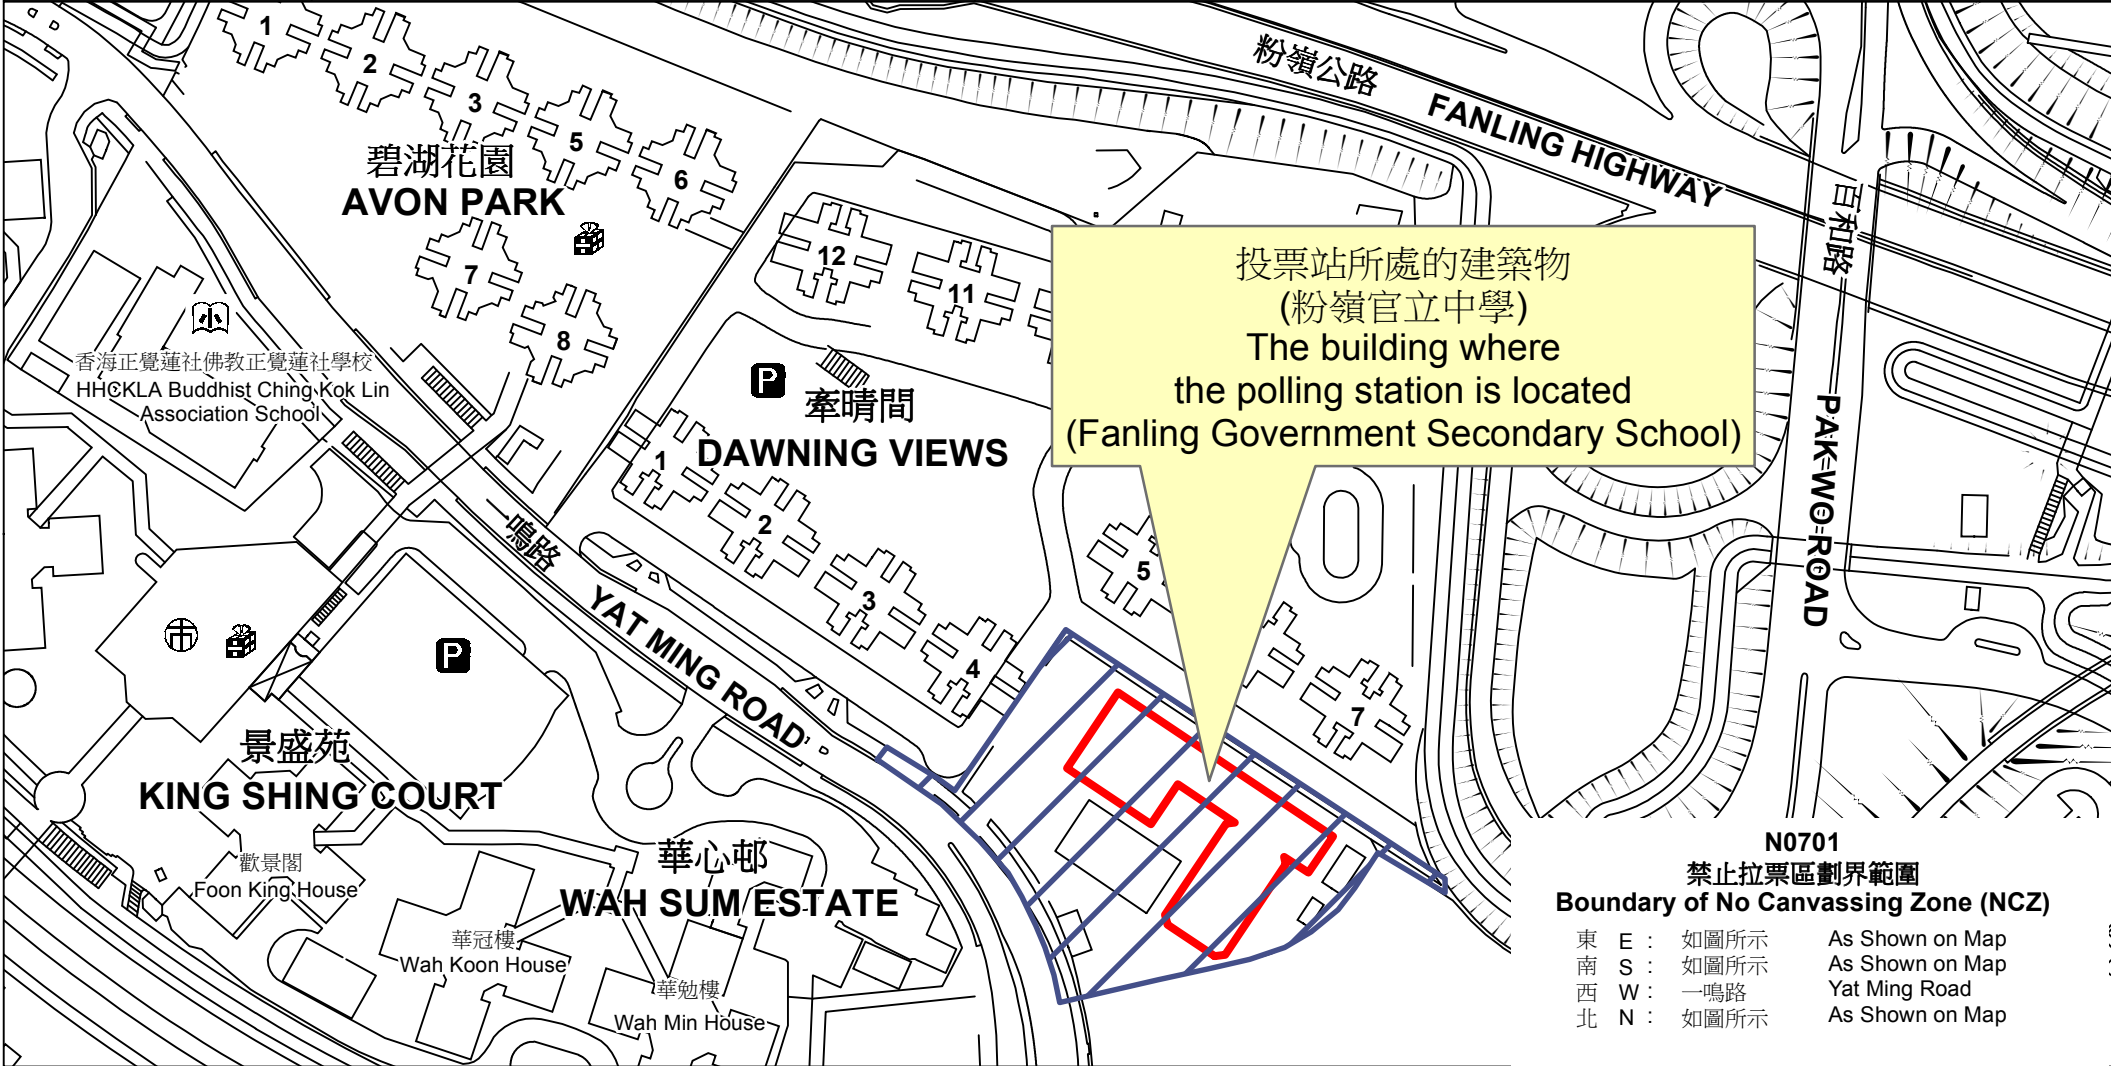

投票站位置圖和禁止拉票區 Polling Station - Location Plan & No Canvassing Zone

投票站編號 Polling Station Code	2021年立法會換屆選舉地方選區編號及名稱 Code & Name of Geographical Constituency for 2021 Legislative Council General Election	名稱及地址 Name & Address
N0701	<p align="center">LC7 新界北 NEW TERRITORIES NORTH</p>	<p>粉嶺官立中學 新界粉嶺一鳴路27號地下 Fanling Government Secondary School G/F, 27 Yat Ming Road, Fanling, New Territories</p>

N0701
禁止拉票區劃界範圍
Boundary of No Canvassing Zone (NCZ)

東 E :	如圖所示	As Shown on Map
南 S :	如圖所示	As Shown on Map
西 W :	一鳴路	Yat Ming Road
北 N :	如圖所示	As Shown on Map

 禁止拉票區
No Canvassing Zone