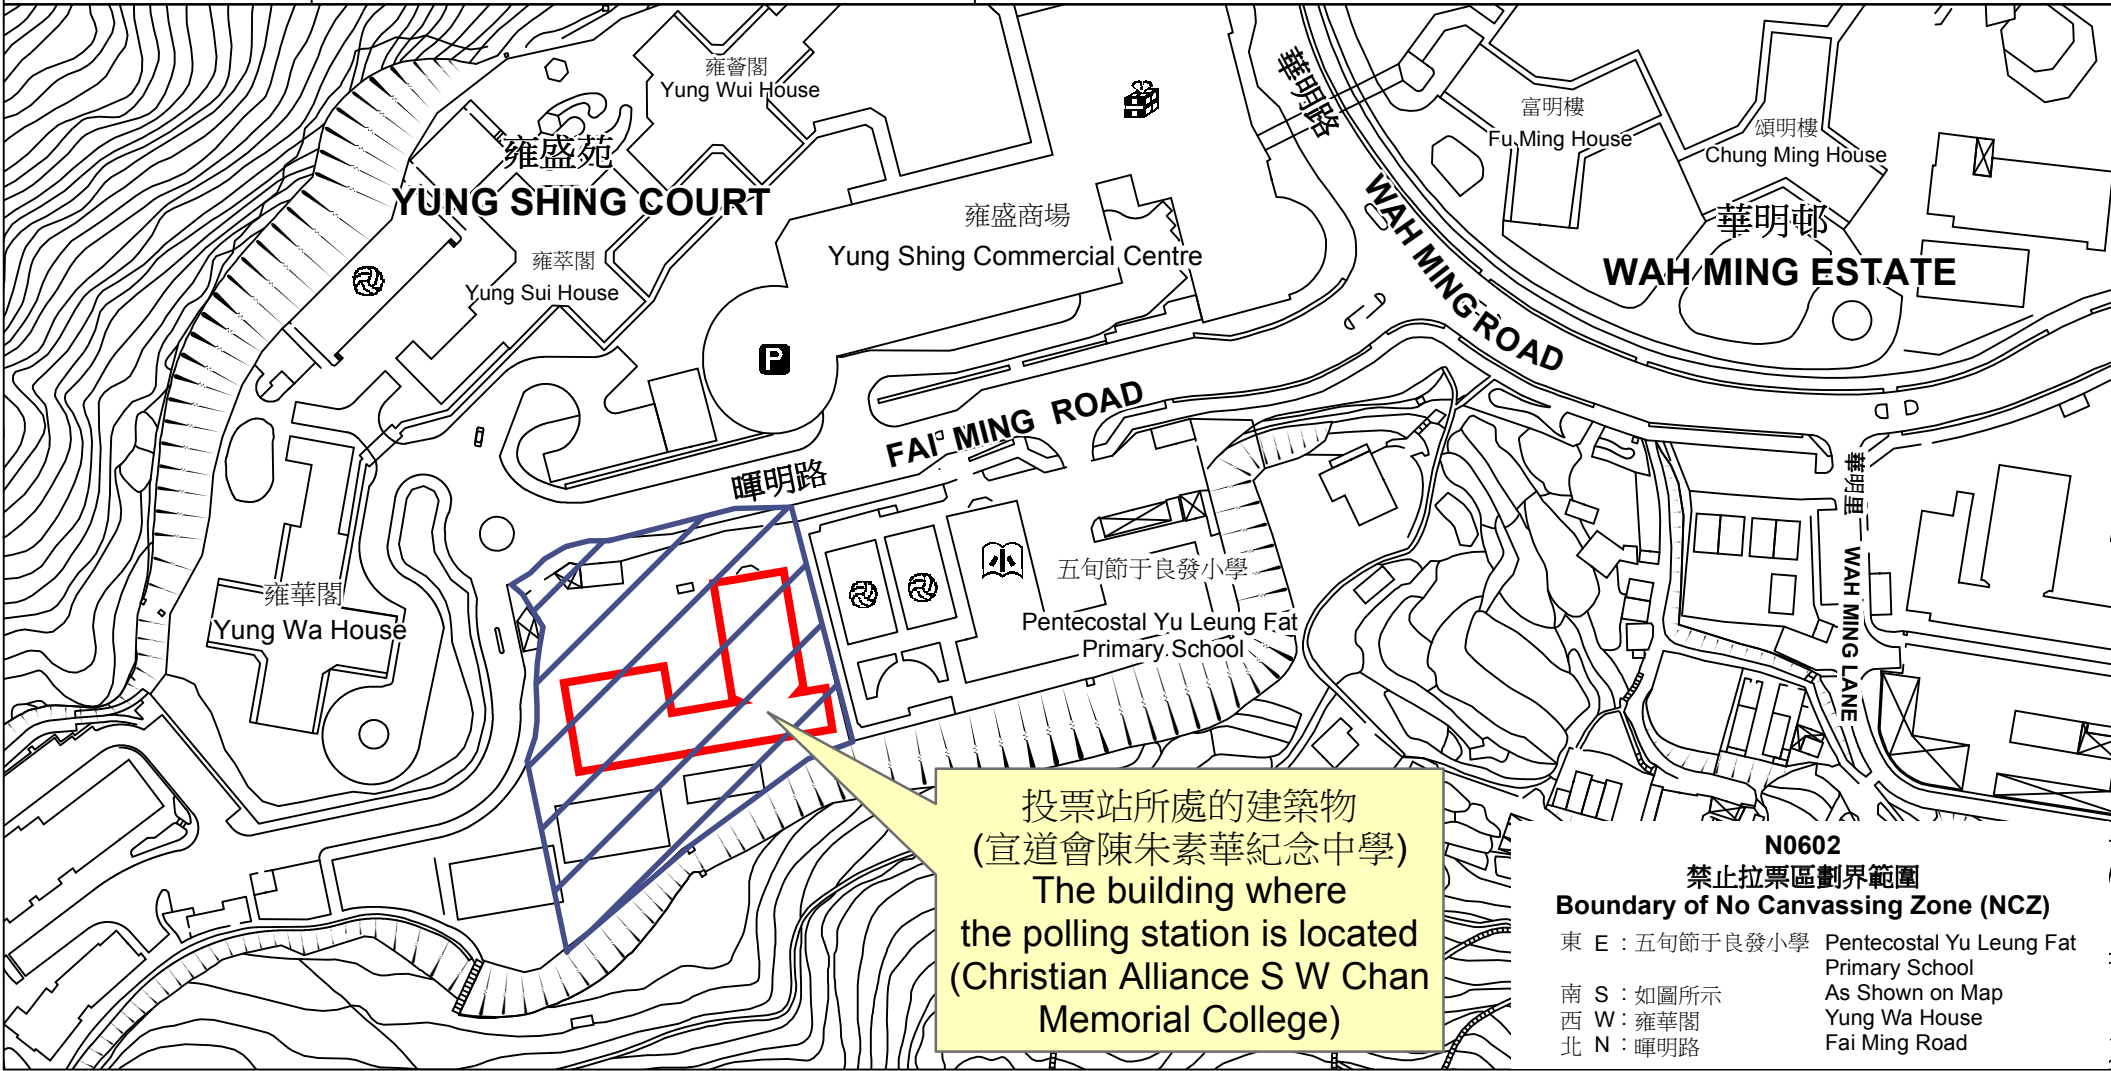

投票站位置圖和禁止拉票區 Polling Station - Location Plan & No Canvassing Zone

投票站編號 Polling Station Code  <b>N0602</b>	2021年立法會換屆選舉地方選區編號及名稱 Code & Name of Geographical Constituency for 2021 Legislative Council General Election  <b>LC7                      新界北                      NEW TERRITORIES NORTH</b>	名稱及地址 Name & Address  宣道會陳朱素華紀念中學 新界粉嶺暉明路12號地下 Christian Alliance S W Chan Memorial College G/F, 12 Fai Ming Road, Fanling, New Territories
---	--	---

投票站所處的建築物  
 (宣道會陳朱素華紀念中學)  
 The building where  
 the polling station is located  
 (Christian Alliance S W Chan  
 Memorial College)

**N0602**  
**禁止拉票區劃界範圍**  
**Boundary of No Canvassing Zone (NCZ)**  
 東 E : 五旬節于良發小學 Pentecostal Yu Leung Fat Primary School  
 南 S : 如圖所示 As Shown on Map  
 西 W : 雍華閣 Yung Wa House  
 北 N : 暉明路 Fai Ming Road

 禁止拉票區  
 No Canvassing Zone