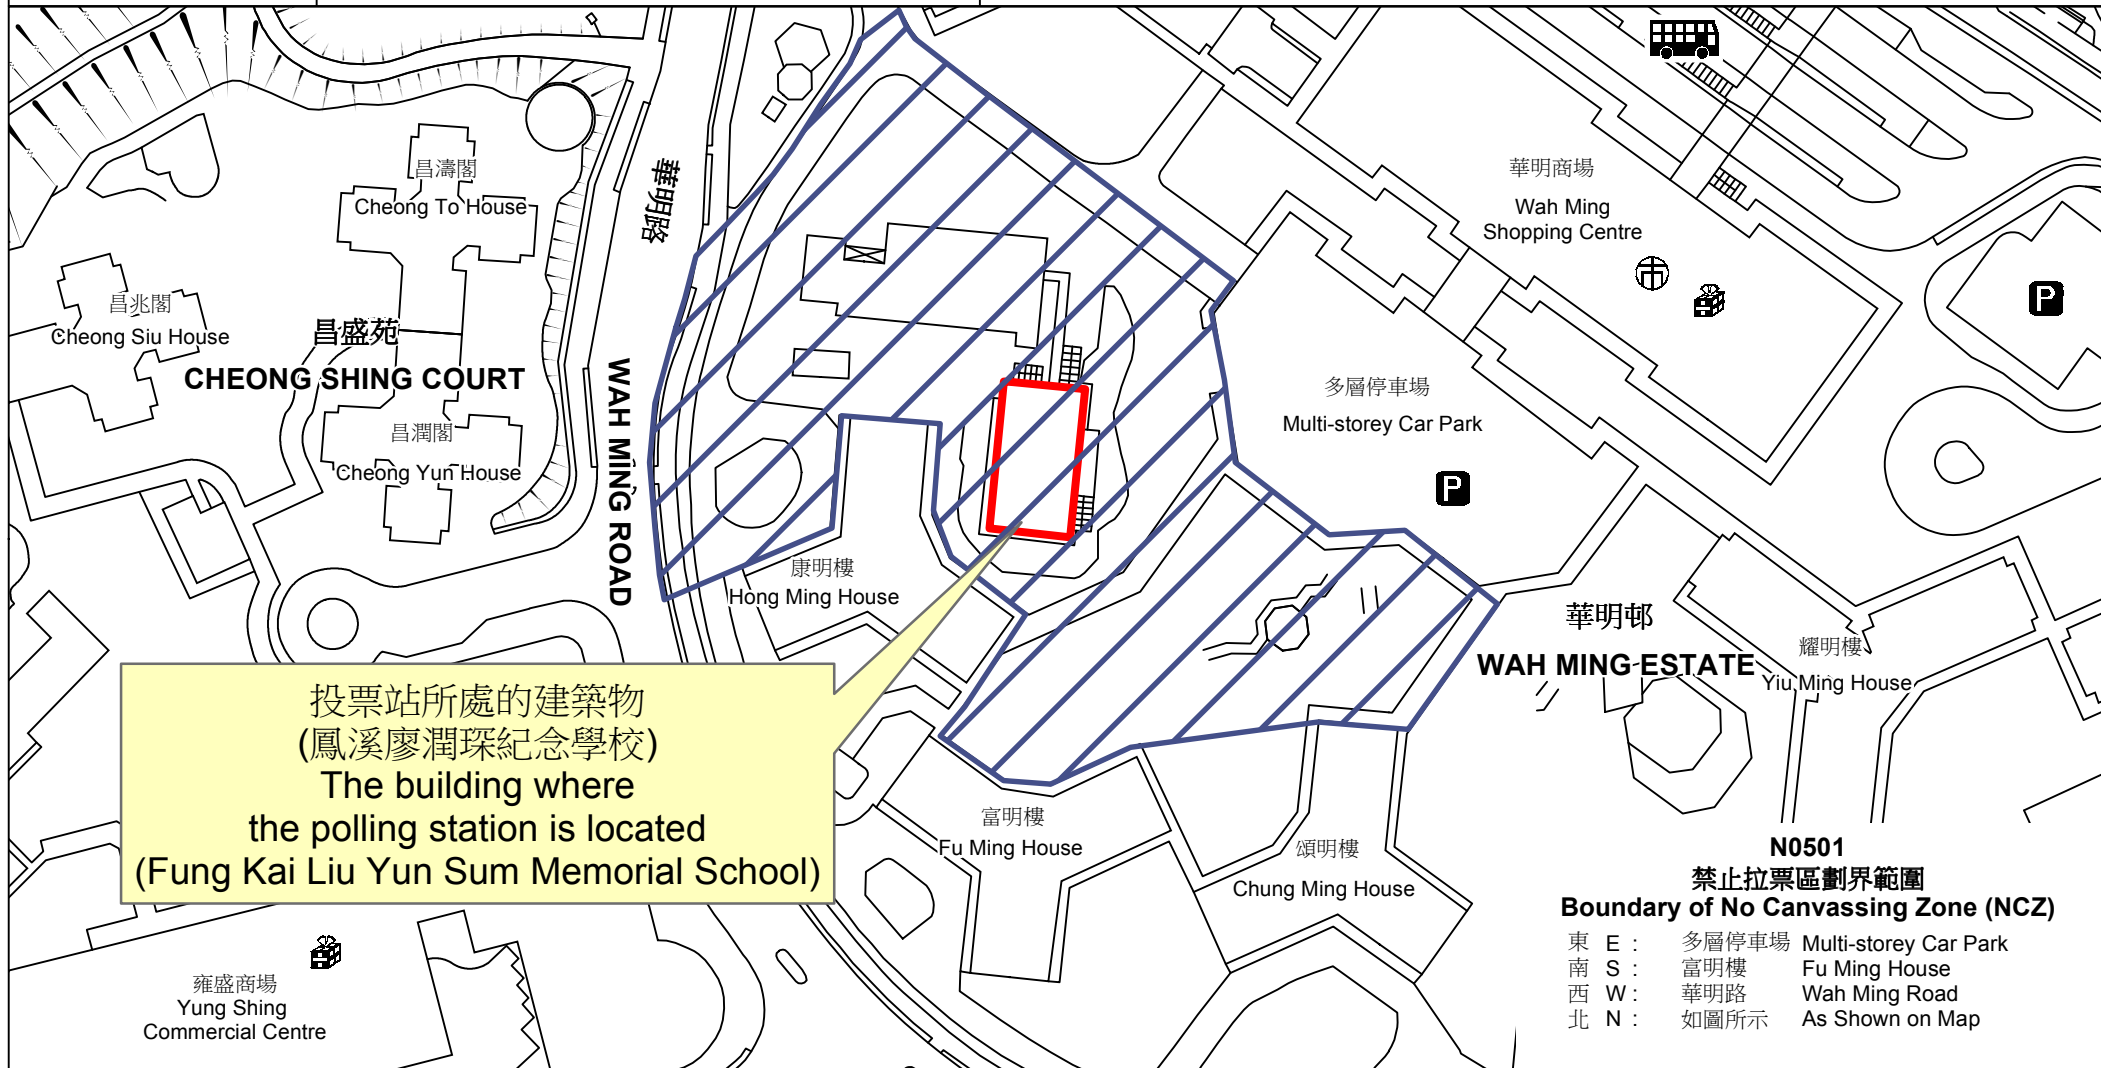

# 投票站位置圖和禁止拉票區 Polling Station - Location Plan & No Canvassing Zone

投票站編號 Polling Station Code  <b>N0501</b>	2021年立法會換屆選舉地方選區編號及名稱 Code & Name of Geographical Constituency for 2021 Legislative Council General Election  <b>LC7                      新界北                      NEW TERRITORIES NORTH</b>	名稱及地址 Name & Address  鳳溪廖潤琛紀念學校 新界粉嶺華明邨鳳溪廖潤琛紀念學校地下 <b>Fung Kai Liu Yun Sum Memorial School                      G/F, Fung Kai Liu Yun Sum Memorial School, Wah Ming Estate,                      Fanling, New Territories</b>
---	--	--

 禁止拉票區  
 No Canvassing Zone