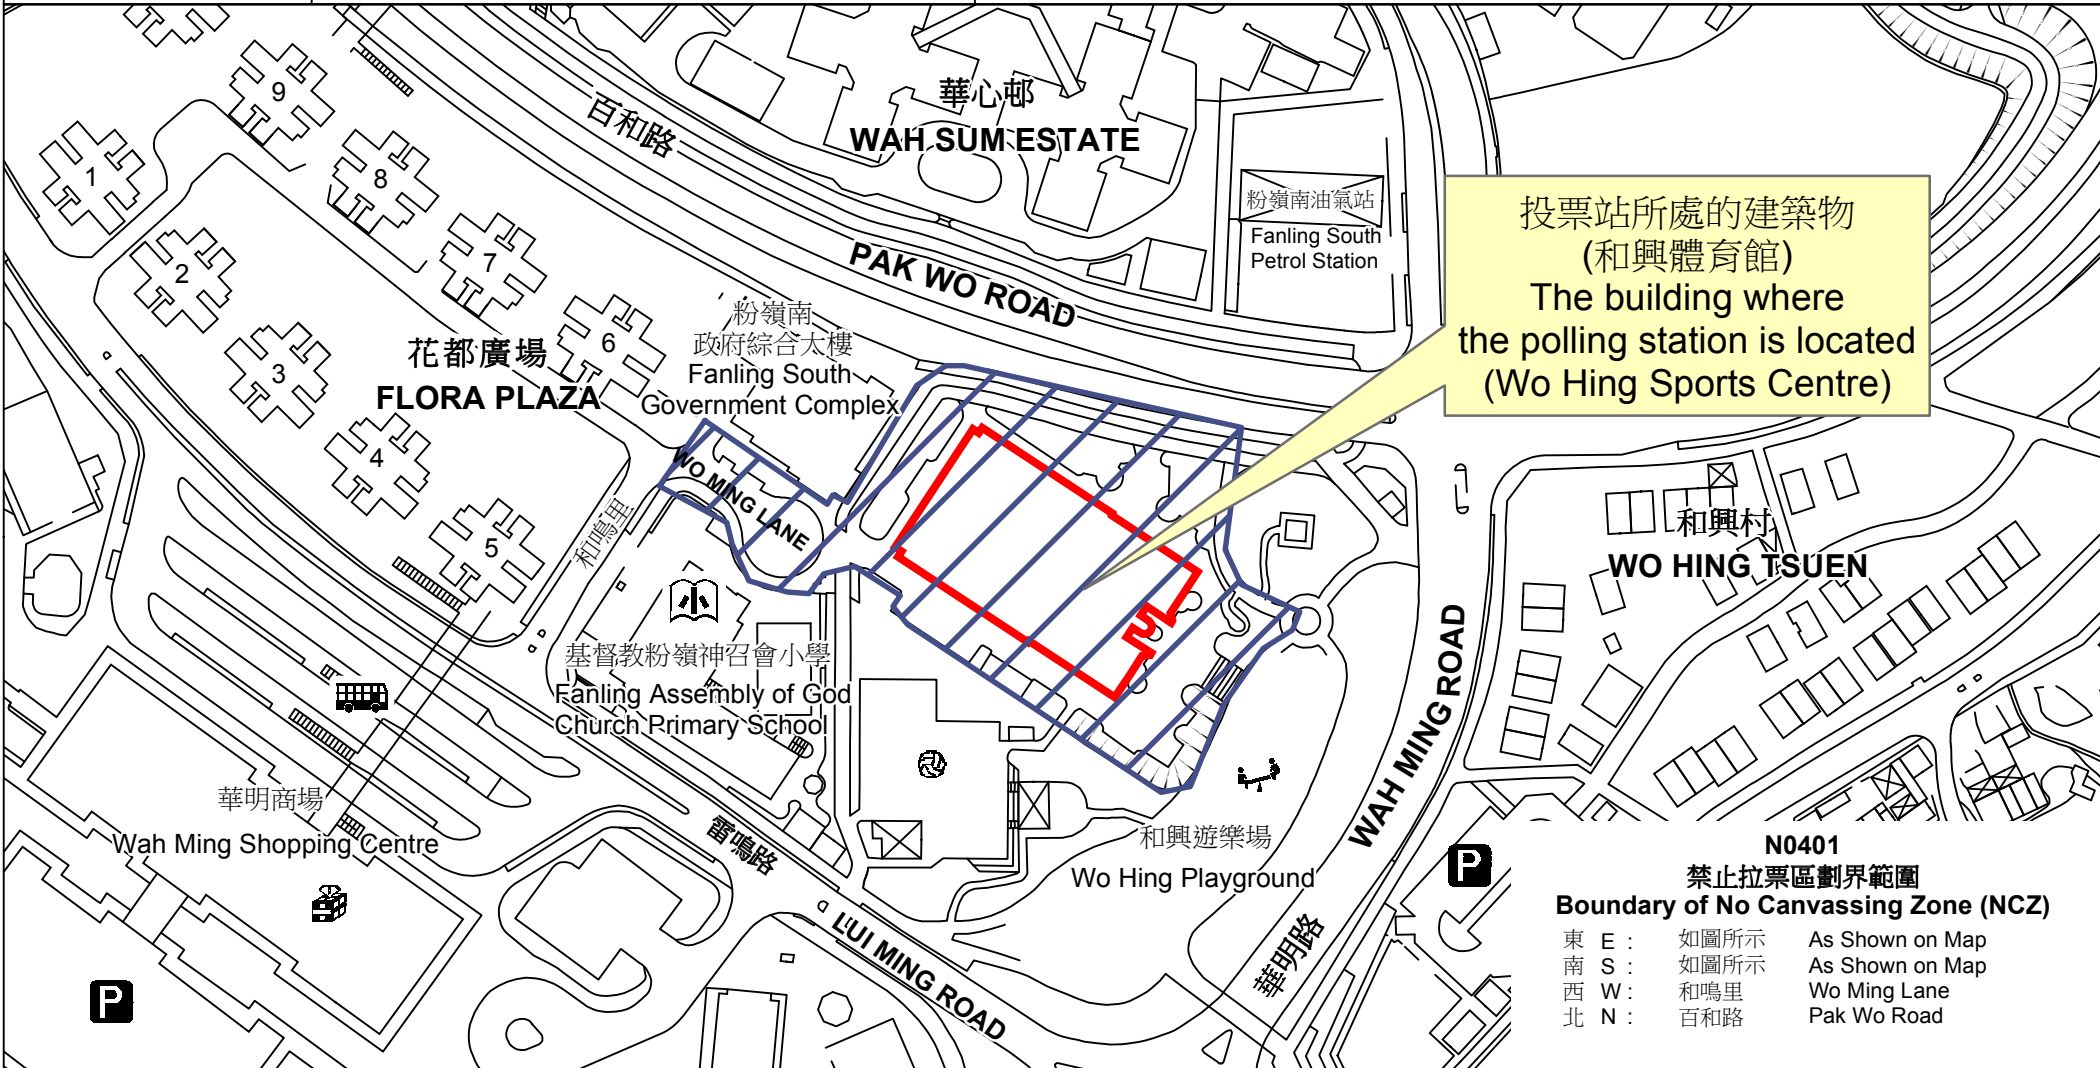

投票站位置圖和禁止拉票區 Polling Station - Location Plan & No Canvassing Zone

投票站編號 Polling Station Code	2021年立法會換屆選舉地方選區編號及名稱 Code & Name of Geographical Constituency for 2021 Legislative Council General Election	名稱及地址 Name & Address
<p><b>N0401</b></p>	<p><b>LC7</b> 新界北 <b>NEW TERRITORIES NORTH</b></p>	<p>和興體育館 新界粉嶺和鳴里8號地下 <b>Wo Hing Sports Centre</b> G/F, 8 Wo Ming Lane, Fanling, New Territories</p>

投票站所處的建築物  
(和興體育館)  
The building where  
the polling station is located  
(Wo Hing Sports Centre)

**N0401**  
**禁止拉票區劃界範圍**  
**Boundary of No Canvassing Zone (NCZ)**

東 E :	如圖所示	As Shown on Map
南 S :	如圖所示	As Shown on Map
西 W :	和鳴里	Wo Ming Lane
北 N :	百和路	Pak Wo Road

 禁止拉票區  
No Canvassing Zone