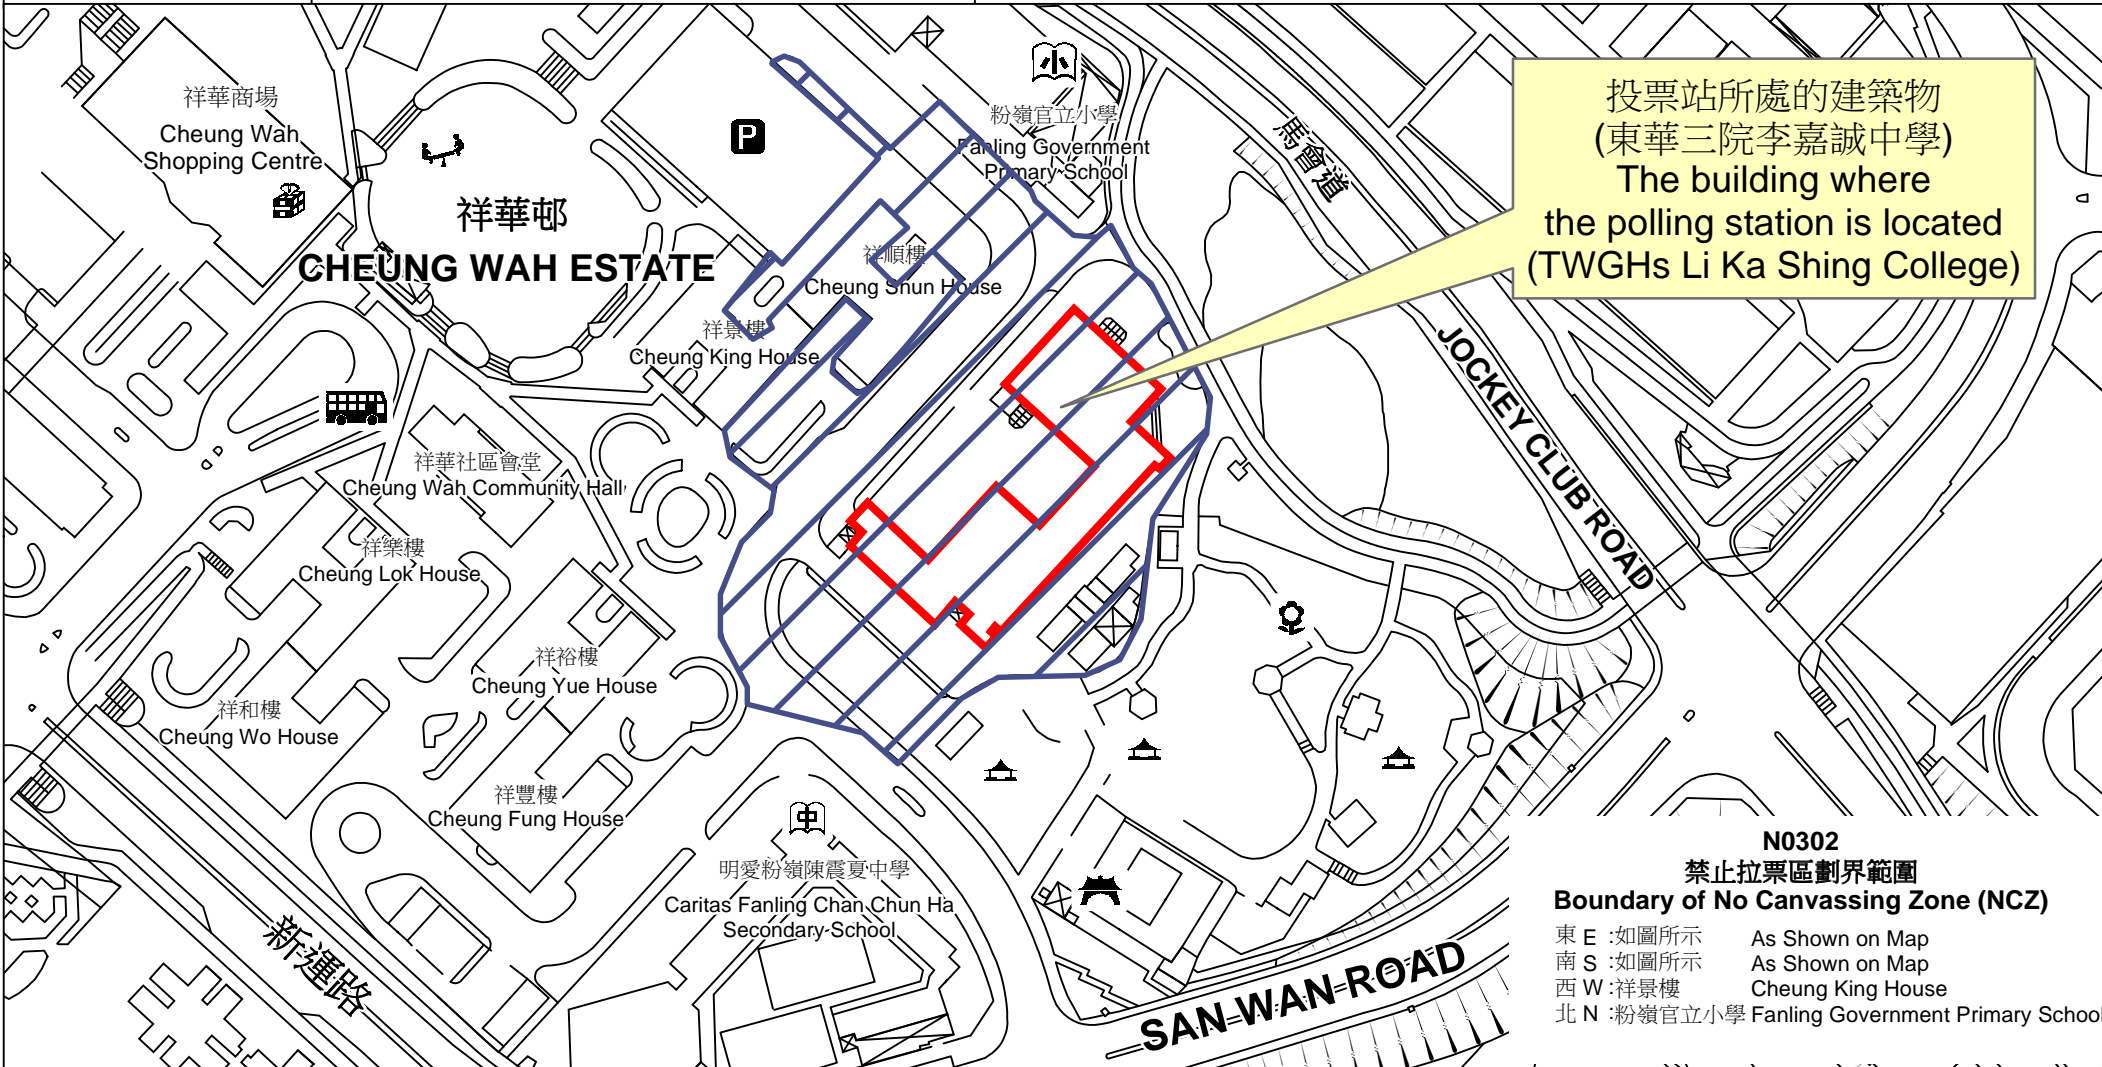

投票站位置圖和禁止拉票區 Polling Station - Location Plan & No Canvassing Zone

投票站編號 Polling Station Code  <b>N0302</b>	2021年立法會換屆選舉地方選區編號及名稱 Code & Name of Geographical Constituency for 2021 Legislative Council General Election  <b>LC7 新界北 NEW TERRITORIES NORTH</b>	名稱及地址 Name & Address  東華三院李嘉誠中學 新界粉嶺祥華邨東華三院李嘉誠中學地下 <b>TWGHs Li Ka Shing College</b> G/F, TWGHs Li Ka Shing College, Cheung Wah Estate, Fanling, New Territories
---	--	--

投票站所處的建築物  
(東華三院李嘉誠中學)  
The building where  
the polling station is located  
(TWGHs Li Ka Shing College)

**N0302**  
**禁止拉票區劃界範圍**  
**Boundary of No Canvassing Zone (NCZ)**  
東 E : 如圖所示 As Shown on Map  
南 S : 如圖所示 As Shown on Map  
西 W : 祥景樓 Cheung King House  
北 N : 粉嶺官立小學 Fanling Government Primary School

 禁止拉票區  
No Canvassing Zone