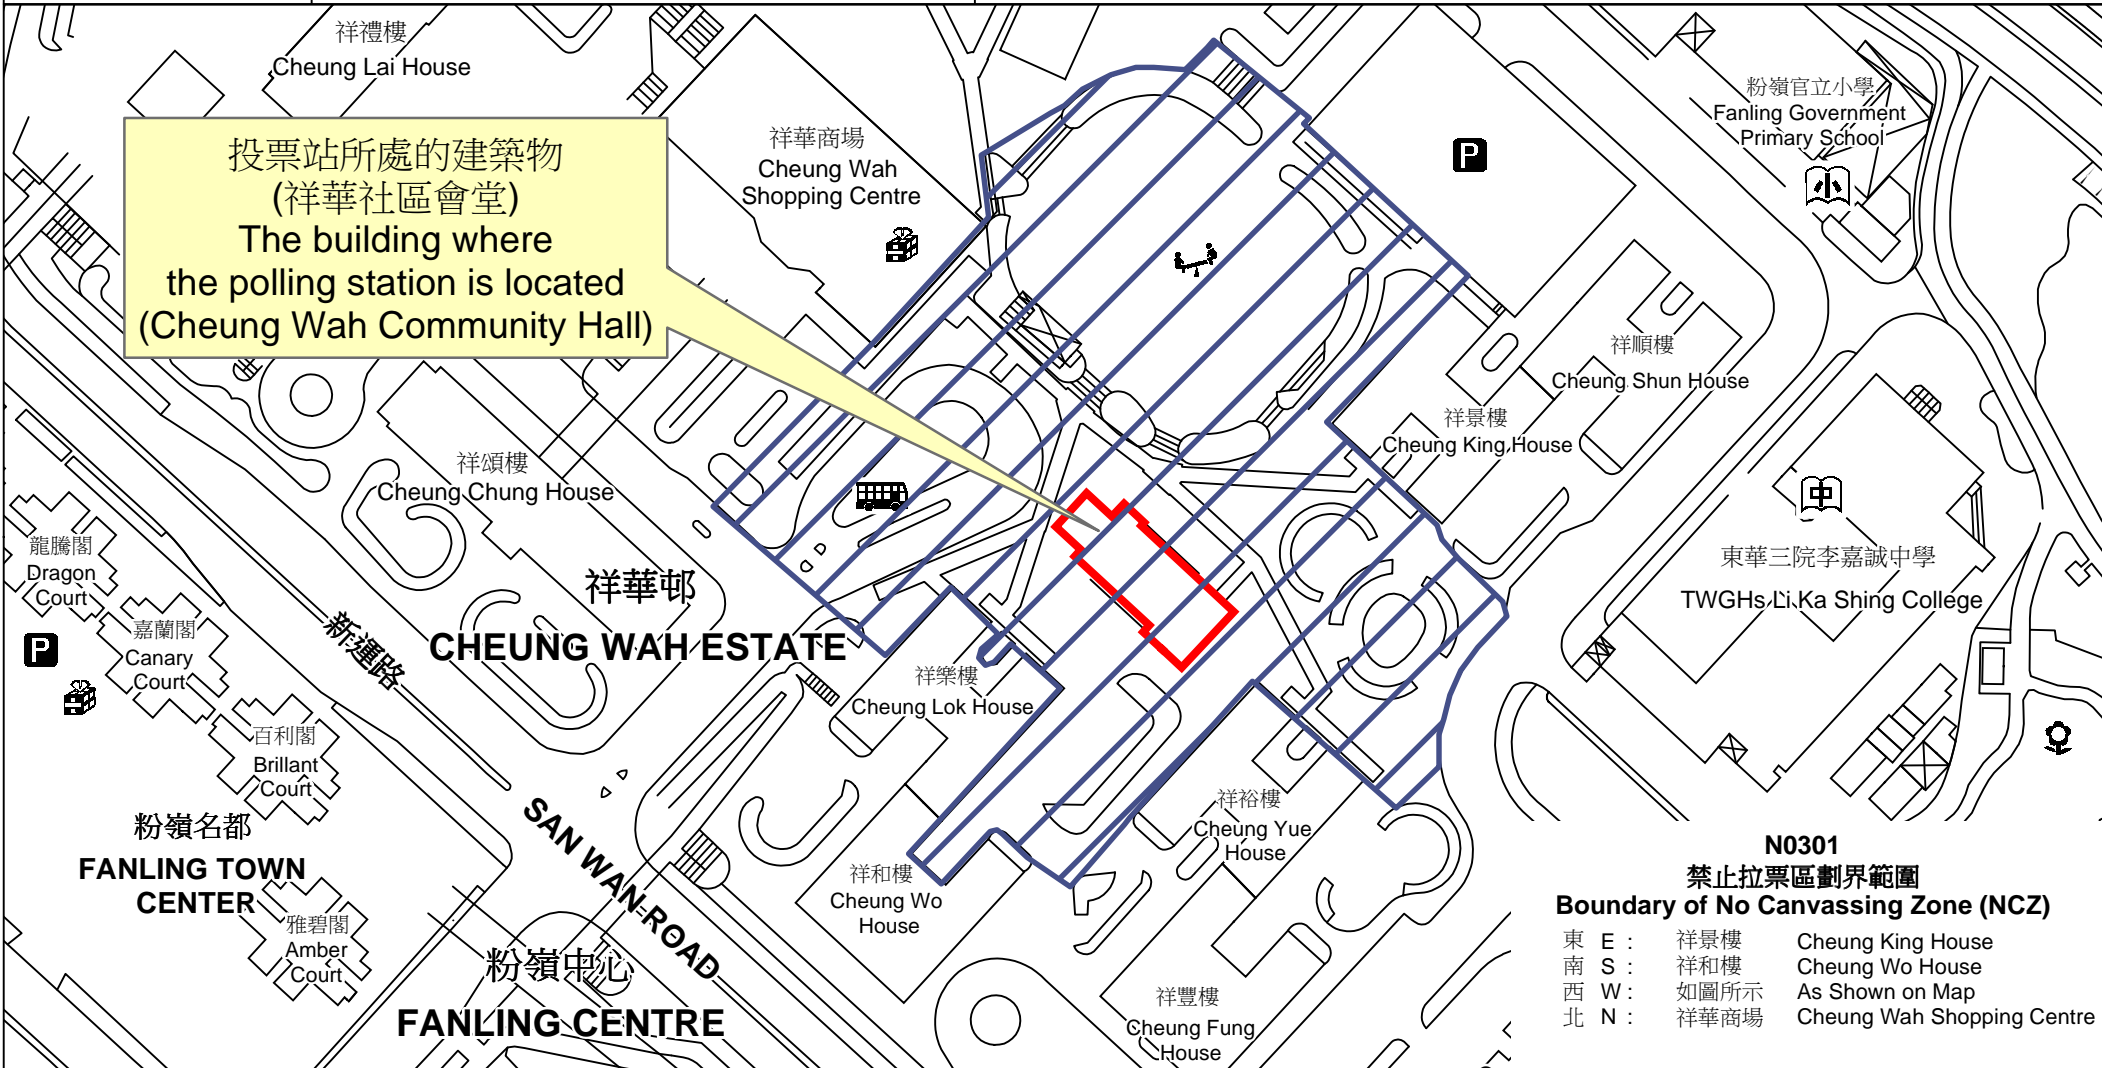

投票站位置圖和禁止拉票區 Polling Station - Location Plan & No Canvassing Zone

投票站編號 Polling Station Code	2021年立法會換屆選舉地方選區編號及名稱 Code & Name of Geographical Constituency for 2021 Legislative Council General Election	名稱及地址 Name & Address
N0301	LC7 新界北 NEW TERRITORIES NORTH	祥華社區會堂 新界粉嶺祥華邨祥華社區會堂地下 Cheung Wah Community Hall G/F, Cheung Wah Community Hall, Cheung Wah Estate, Fanling, New Territories

 禁止拉票區
 No Canvassing Zone