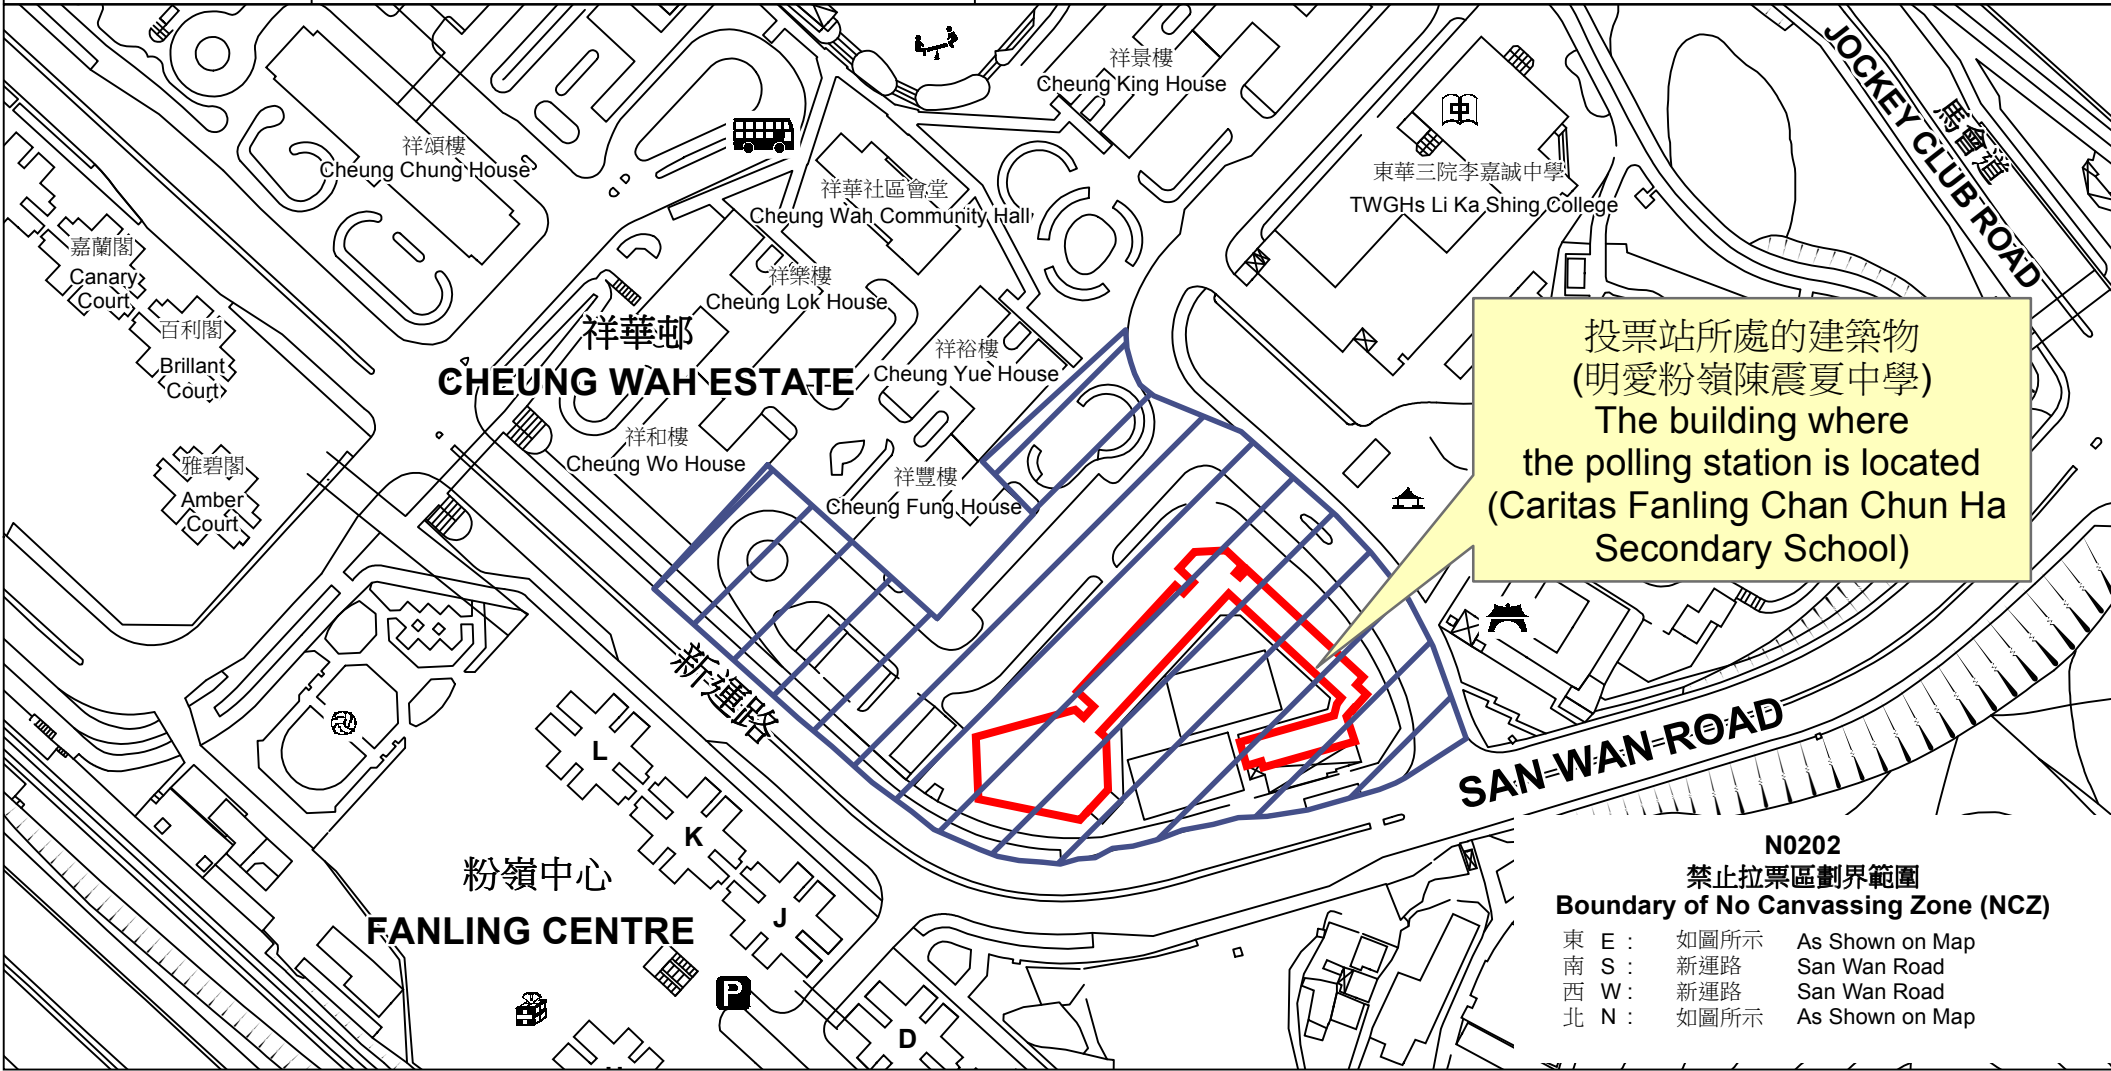

投票站位置圖和禁止拉票區 Polling Station - Location Plan & No Canvassing Zone

<p>投票站編號 Polling Station Code</p> <p>N0202</p>	<p>2021年立法會換屆選舉地方選區編號及名稱 Code & Name of Geographical Constituency for 2021 Legislative Council General Election</p> <p>LC7 新界北 NEW TERRITORIES NORTH</p>	<p>名稱及地址 Name & Address</p> <p>明愛粉嶺陳震夏中學 新界粉嶺新運路28號地下 Caritas Fanling Chan Chun Ha Secondary School G/F, 28 San Wan Road, Fanling, New Territories</p>
---	--	---

N0202
禁止拉票區劃界範圍
Boundary of No Canvassing Zone (NCZ)

東 E :	如圖所示	As Shown on Map
南 S :	新運路	San Wan Road
西 W :	新運路	San Wan Road
北 N :	如圖所示	As Shown on Map

 禁止拉票區
No Canvassing Zone