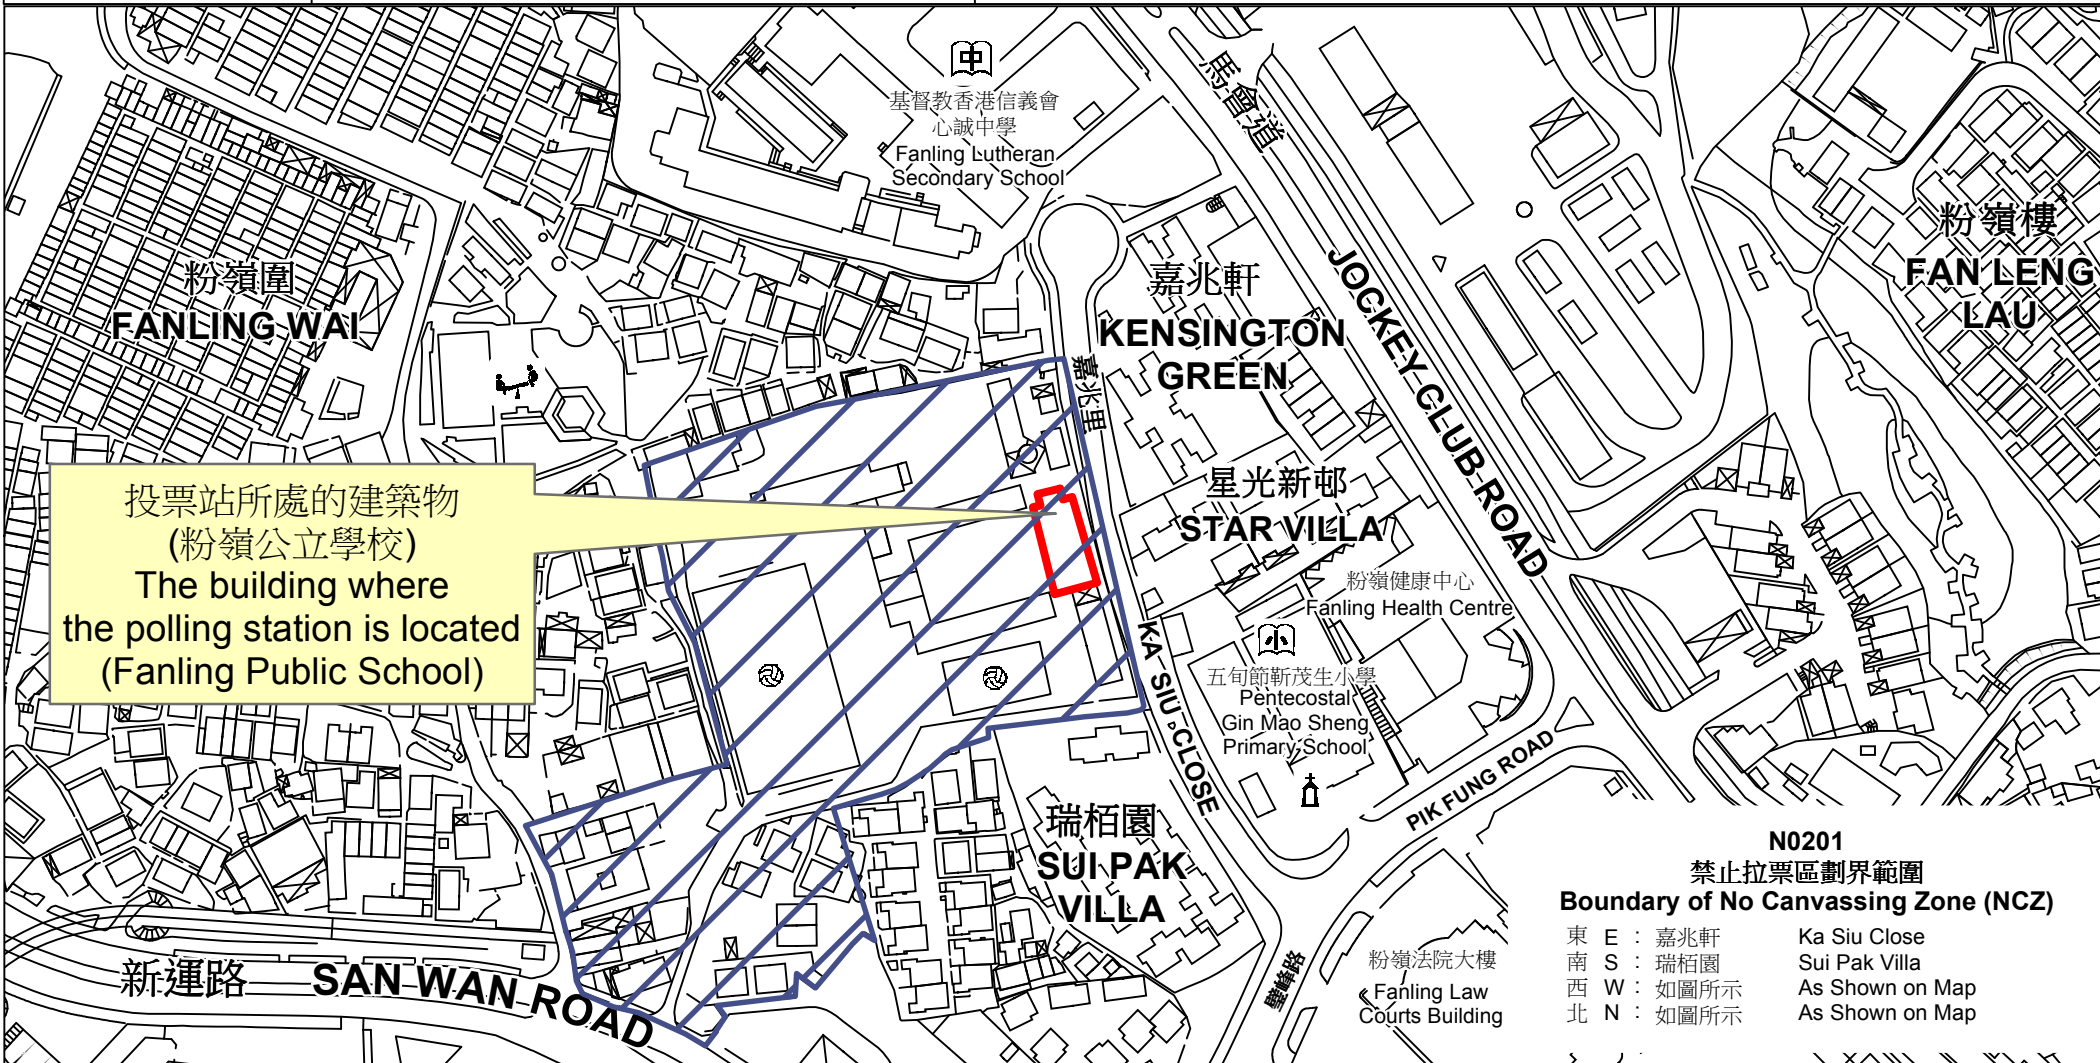

投票站位置圖和禁止拉票區 Polling Station - Location Plan & No Canvassing Zone

投票站編號 Polling Station Code	2021年立法會換屆選舉地方選區編號及名稱 Code & Name of Geographical Constituency for 2021 Legislative Council General Election	名稱及地址 Name & Address
N0201	LC7 新界北 NEW TERRITORIES NORTH	粉嶺公立學校 新界粉嶺粉嶺村651號地下 Fanling Public School G/F, 651 Fanling Village, Fanling, New Territories

 禁止拉票區
No Canvassing Zone