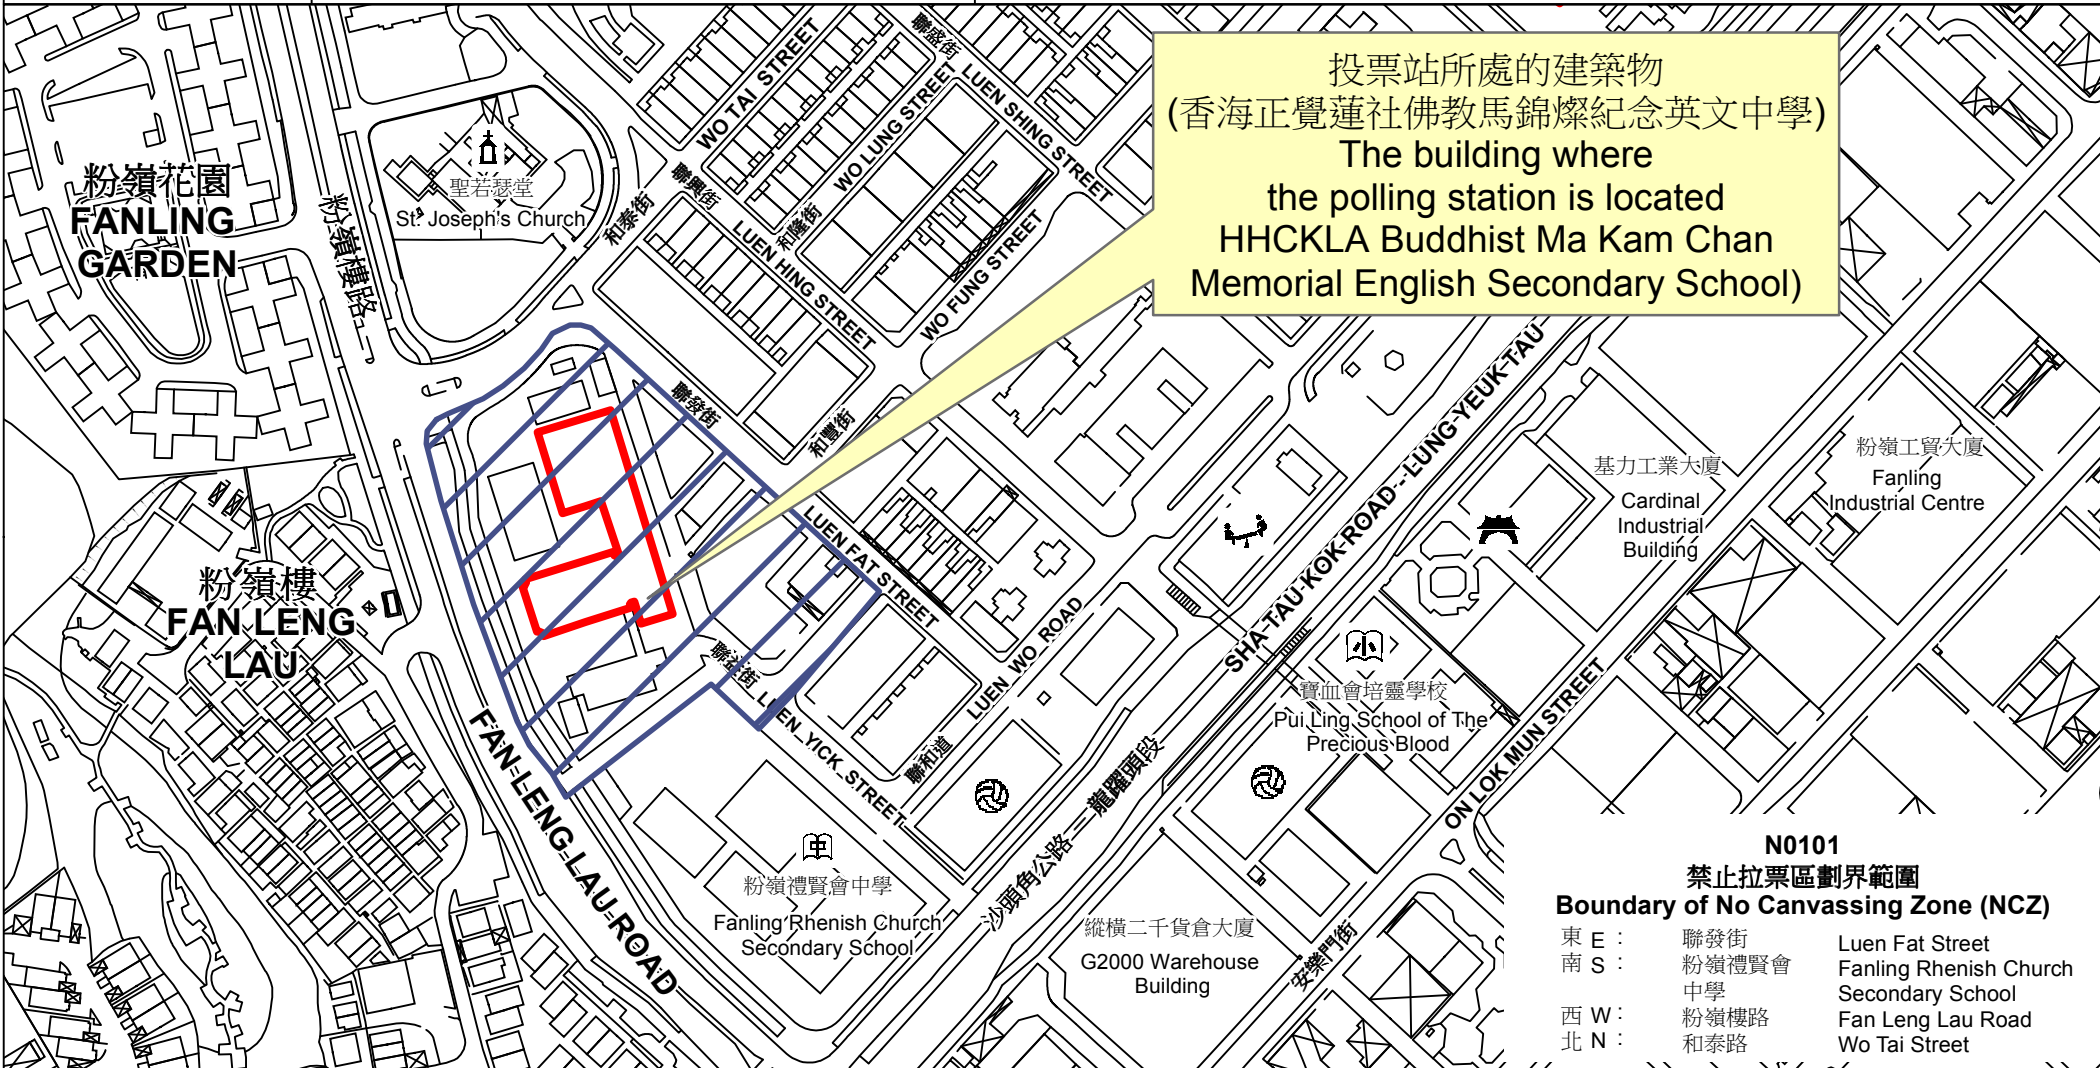

投票站位置圖和禁止拉票區 Polling Station - Location Plan & No Canvassing Zone

投票站編號 Polling Station Code	2021年立法會換屆選舉地方選區編號及名稱 Code & Name of Geographical Constituency for 2021 Legislative Council General Election	名稱及地址 Name & Address
<p>N0101</p>	<p>LC7 新界北 NEW TERRITORIES NORTH</p>	<p>香海正覺蓮社佛教馬錦燦紀念英文中學 新界粉嶺聯和墟聯益街9號地下 HHCKLA Buddhist Ma Kam Chan Memorial English Secondary School G/F, 9 Luen Yick Street, Luen Wo Market, Fanling, New Territories</p>

投票站所處的建築物
(香海正覺蓮社佛教馬錦燦紀念英文中學)
The building where
the polling station is located
HHCKLA Buddhist Ma Kam Chan
Memorial English Secondary School)

N0101
禁止拉票區劃界範圍
Boundary of No Canvassing Zone (NCZ)

東 E :	聯發街	Luen Fat Street
南 S :	粉嶺禮賢會 中學	Fanling Rhenish Church Secondary School
西 W :	粉嶺樓路	Fan Leng Lau Road
北 N :	和泰路	Wo Tai Street

 禁止拉票區
No Canvassing Zone