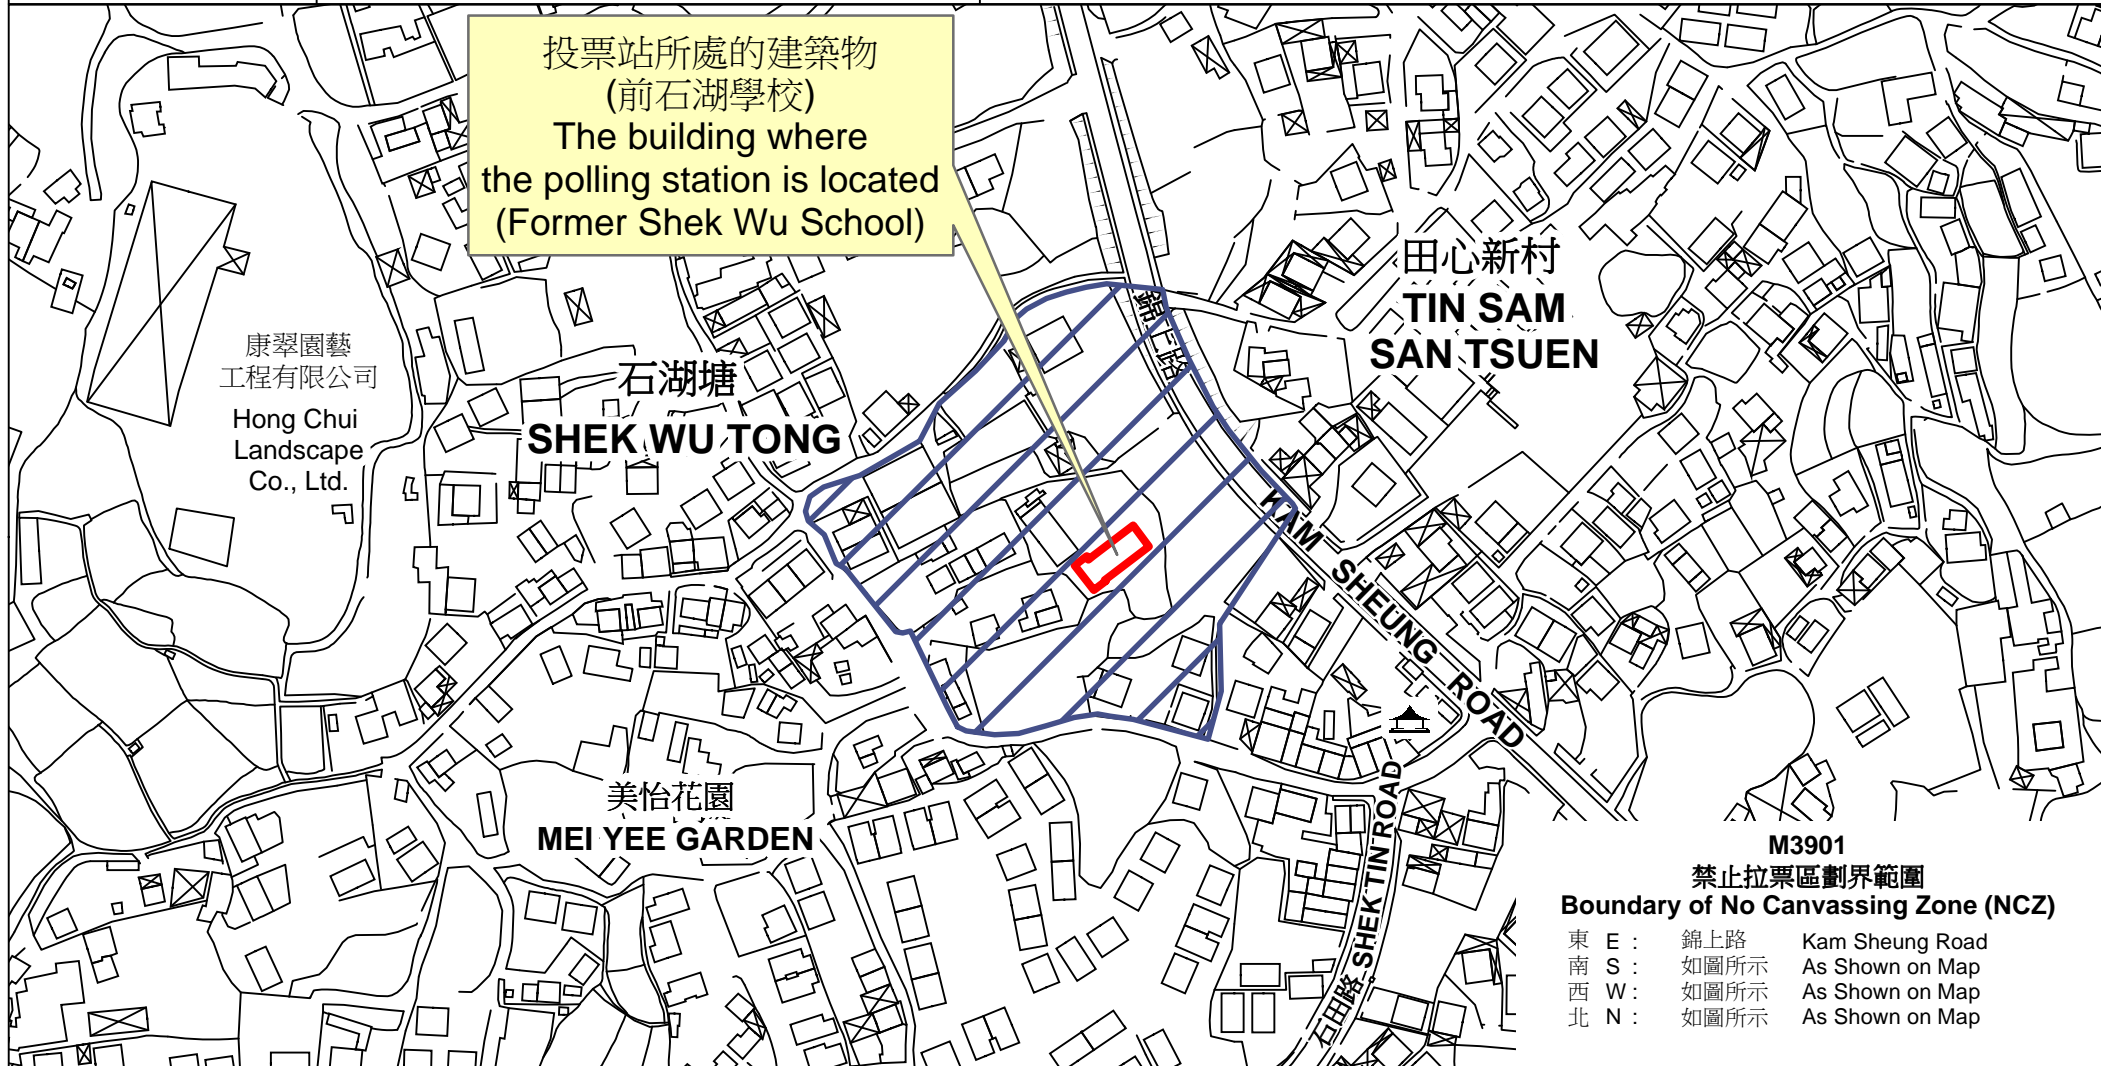

# 投票站位置圖和禁止拉票區 Polling Station - Location Plan & No Canvassing Zone

投票站編號 Polling Station Code  <b>M3901</b>	2021年立法會換屆選舉地方選區編號及名稱 Code & Name of Geographical Constituency for 2021 Legislative Council General Election  <b>LC8                      新界西北                      NEW TERRITORIES NORTH WEST</b>	名稱及地址 Name & Address  前石湖學校 新界元朗八鄉錦上路石湖塘村168號地下 Former Shek Wu School G/F, 168 Shek Wu Tong Tsuen, Kam Sheung Road, Pat Heung, Yuen Long, New Territories
---	--	--

投票站所處的建築物  
 (前石湖學校)  
 The building where  
 the polling station is located  
 (Former Shek Wu School)

**M3901**  
**禁止拉票區劃界範圍**  
**Boundary of No Canvassing Zone (NCZ)**

東 E :	錦上路	Kam Sheung Road
南 S :	如圖所示	As Shown on Map
西 W :	如圖所示	As Shown on Map
北 N :	如圖所示	As Shown on Map

 禁止拉票區  
 No Canvassing Zone