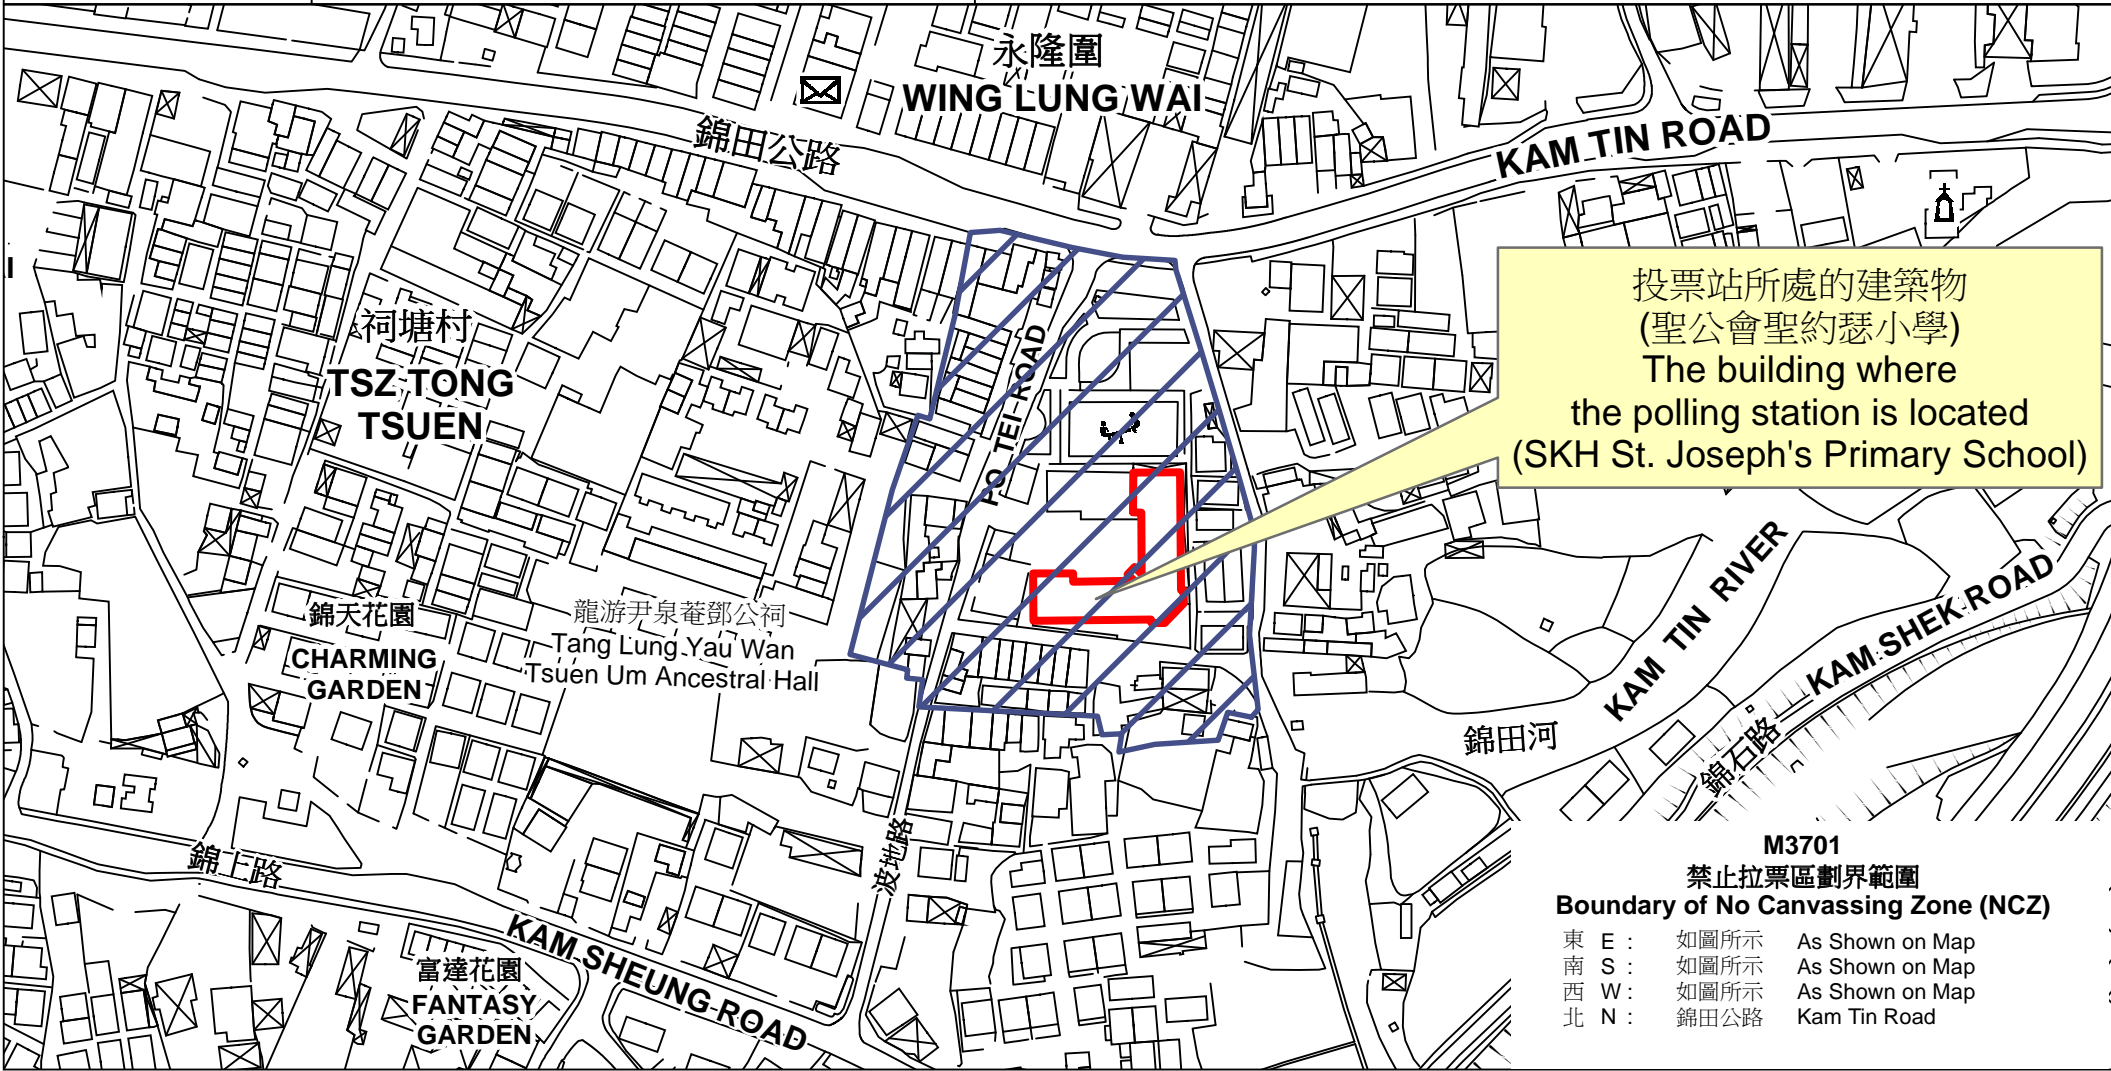

投票站位置圖和禁止拉票區 Polling Station - Location Plan & No Canvassing Zone

投票站編號 Polling Station Code	2021年立法會換屆選舉地方選區編號及名稱 Code & Name of Geographical Constituency for 2021 Legislative Council General Election	名稱及地址 Name & Address
M3701	<p align="center">LC8 新界西北 NEW TERRITORIES NORTH WEST</p>	<p>聖公會聖約瑟小學 新界元朗錦田波地路12號地下 SKH St. Joseph's Primary School G/F, 12 Po Tei Road, Kam Tin, Yuen Long, New Territories</p>

M3701
禁止拉票區劃界範圍
Boundary of No Canvassing Zone (NCZ)

東 E :	如圖所示	As Shown on Map
南 S :	如圖所示	As Shown on Map
西 W :	如圖所示	As Shown on Map
北 N :	錦田公路	Kam Tin Road

 禁止拉票區
No Canvassing Zone