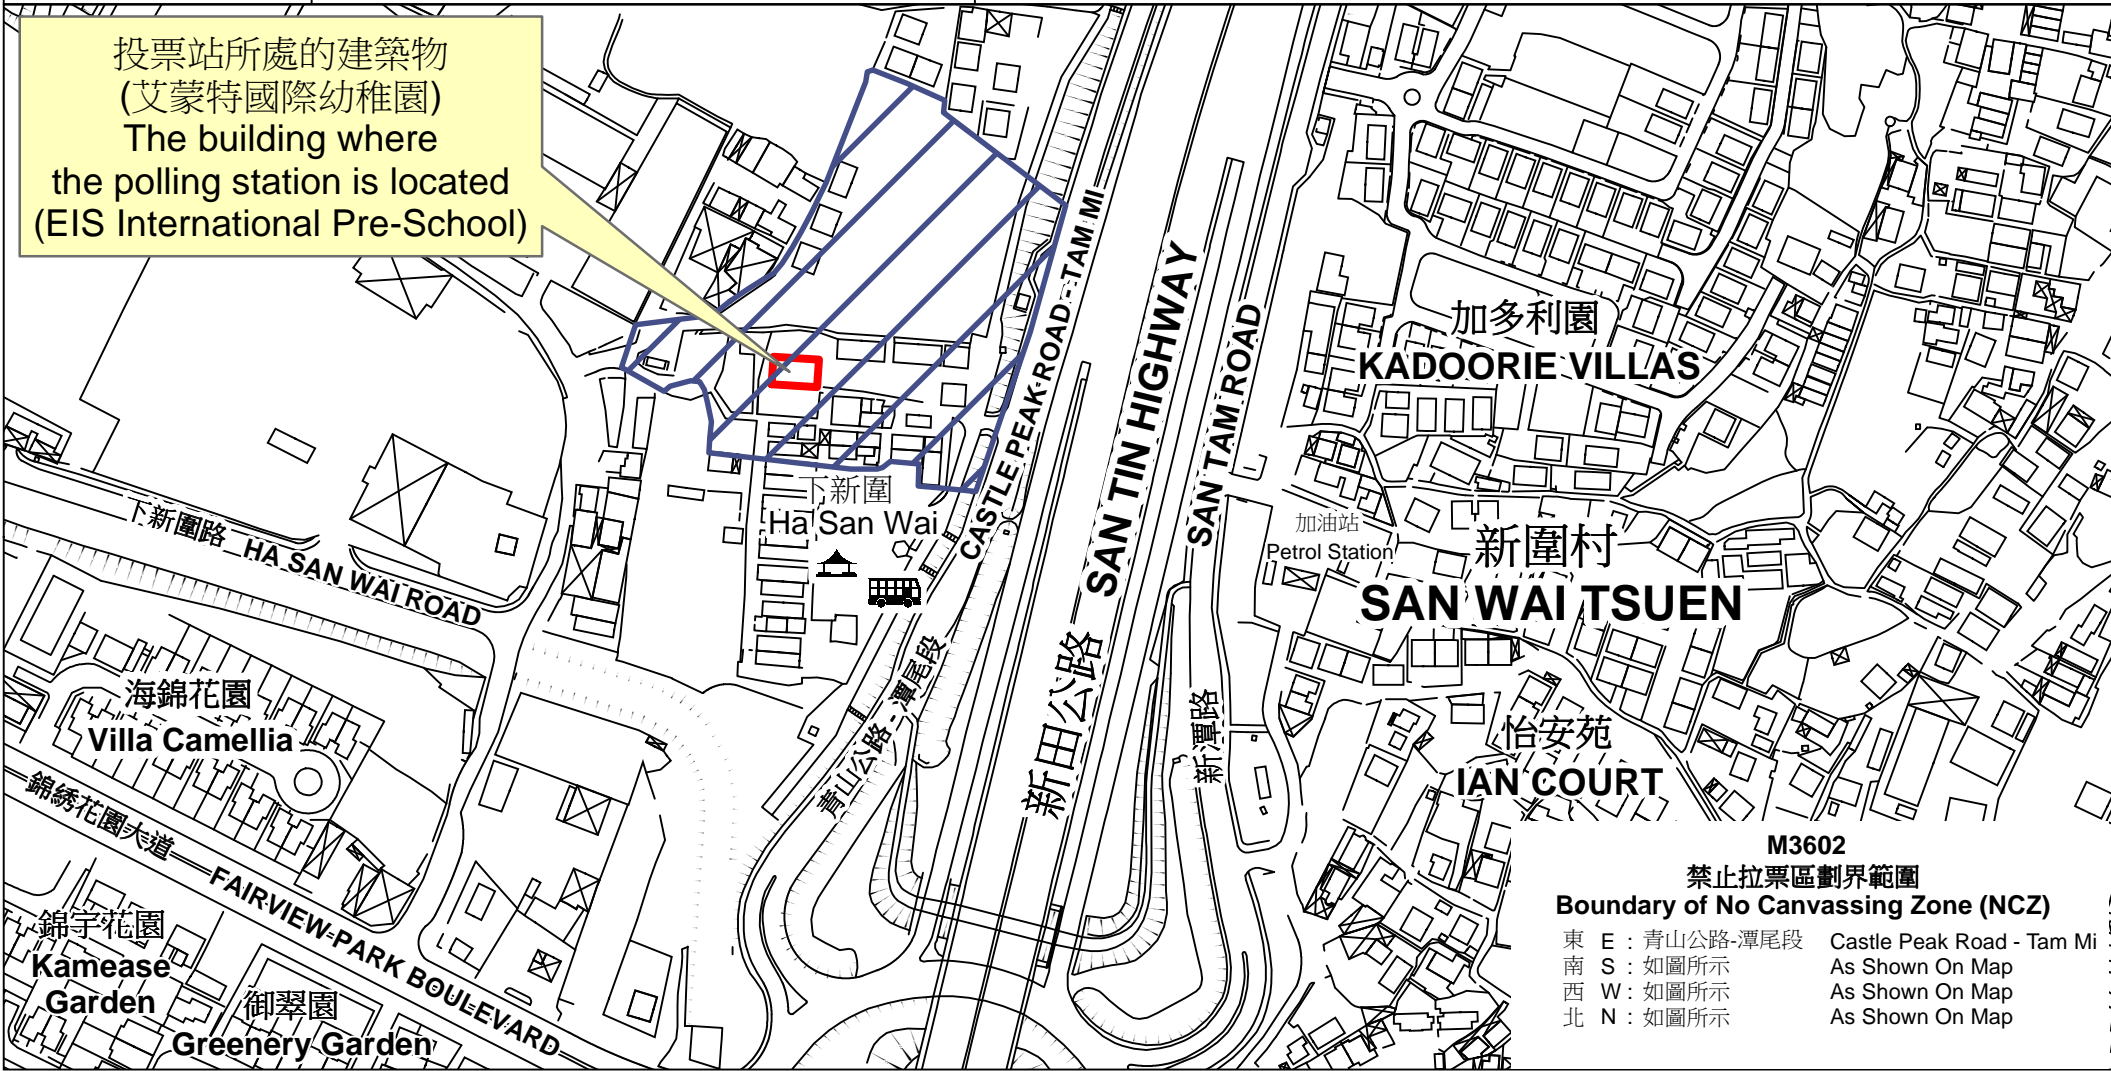

投票站位置圖和禁止拉票區 Polling Station - Location Plan & No Canvassing Zone

投票站編號 Polling Station Code	2021年立法會換屆選舉地方選區編號及名稱 Code & Name of Geographical Constituency for 2021 Legislative Council General Election	名稱及地址 Name & Address
<b>M3602</b>	<p><b>LC7</b> 新界北 <b>NEW TERRITORIES NORTH</b></p>	<p>艾蒙特國際幼稚園 新界元朗新田新圍村1號地下 <b>EIS International Pre-School</b> G/F, 1 San Wai Tsuen, San Tin, Yuen Long, New Territories</p>

投票站所處的建築物  
(艾蒙特國際幼稚園)  
The building where  
the polling station is located  
(EIS International Pre-School)

**M3602**  
**禁止拉票區劃界範圍**  
**Boundary of No Canvassing Zone (NCZ)**

東 E : 青山公路-潭尾段	Castle Peak Road - Tam Mi
南 S : 如圖所示	As Shown On Map
西 W : 如圖所示	As Shown On Map
北 N : 如圖所示	As Shown On Map

 禁止拉票區  
No Canvassing Zone