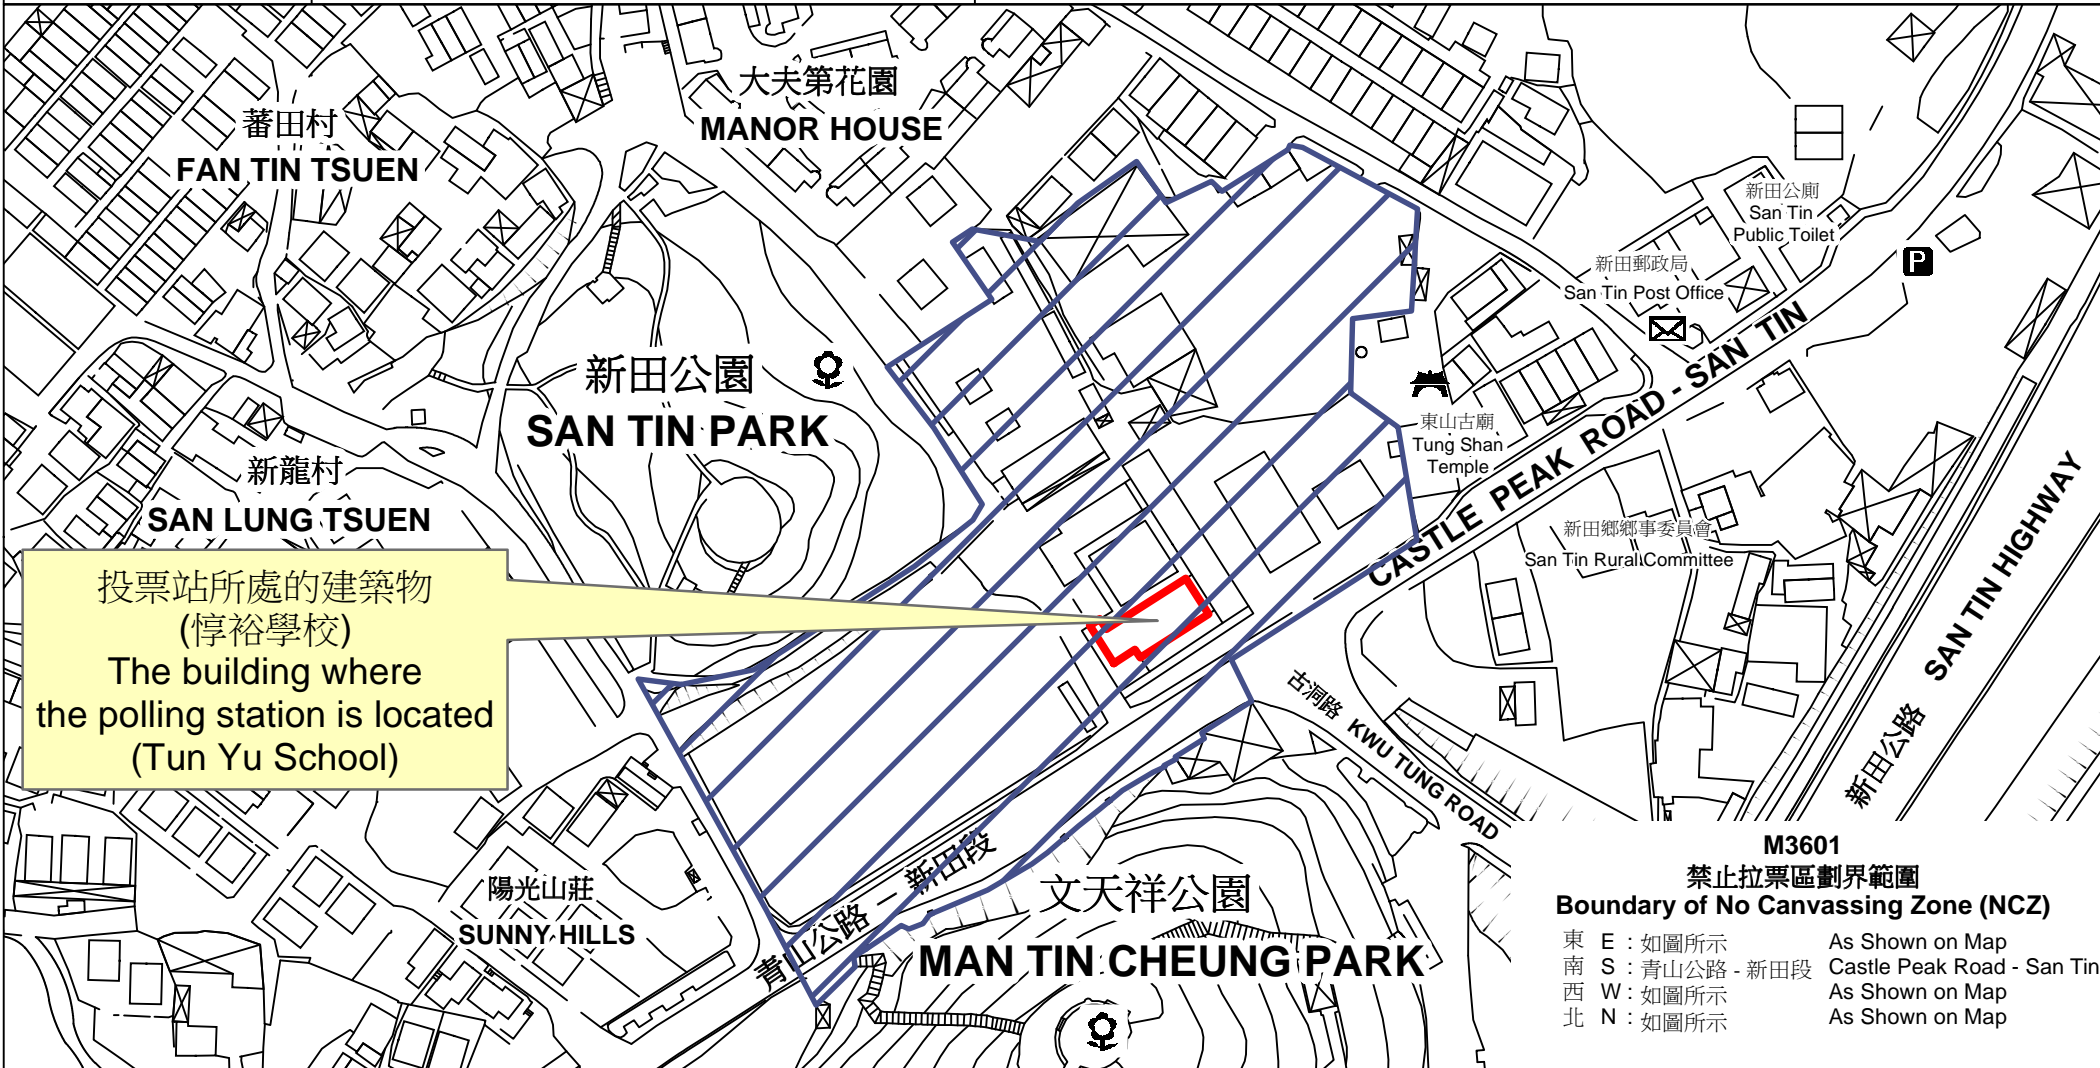

投票站位置圖和禁止拉票區 Polling Station - Location Plan & No Canvassing Zone

投票站編號 Polling Station Code M3601	2021年立法會換屆選舉地方選區編號及名稱 Code & Name of Geographical Constituency for 2021 Legislative Council General Election LC7 新界北 NEW TERRITORIES NORTH	名稱及地址 Name & Address 惇裕學校 新界元朗新田惇裕學校地下 Tun Yu School G/F, Tun Yu School, San Tin, Yuen Long, New Territories
---	---	--

投票站所處的建築物
(惇裕學校)
The building where
the polling station is located
(Tun Yu School)

M3601
禁止拉票區劃界範圍
Boundary of No Canvassing Zone (NCZ)

東 E : 如圖所示	As Shown on Map
南 S : 青山公路 - 新田段	Castle Peak Road - San Tin
西 W : 如圖所示	As Shown on Map
北 N : 如圖所示	As Shown on Map

 禁止拉票區
No Canvassing Zone