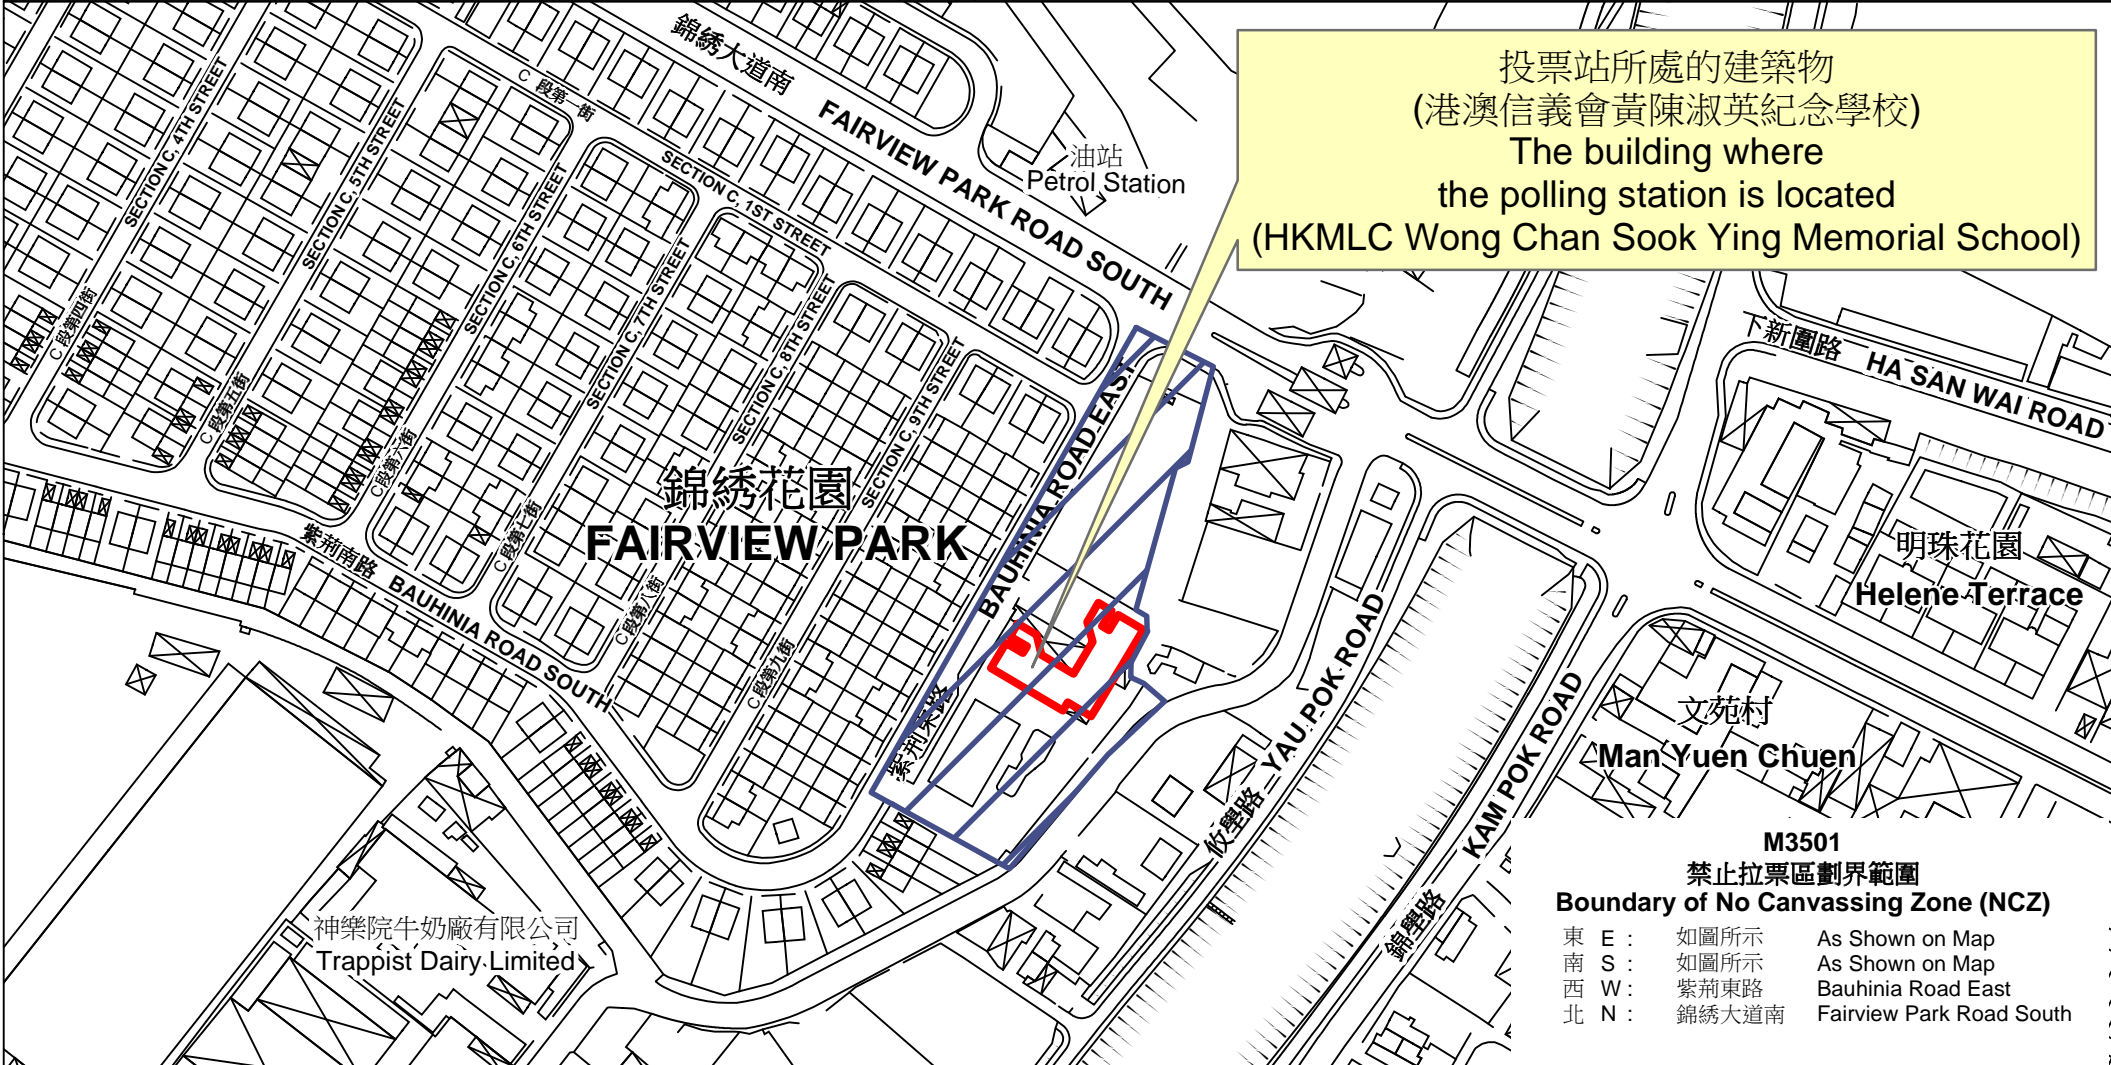

投票站位置圖和禁止拉票區 Polling Station - Location Plan & No Canvassing Zone

投票站編號 Polling Station Code M3501	2021年立法會換屆選舉地方選區編號及名稱 Code & Name of Geographical Constituency for 2021 Legislative Council General Election LC7 新界北 NEW TERRITORIES NORTH	名稱及地址 Name & Address 港澳信義會黃陳淑英紀念學校 新界元朗大生圍錦綉花園紫荊東路港澳信義會黃陳淑英紀念學校地下 HKMLC Wong Chan Sook Ying Memorial School G/F, HKMLC Wong Chan Sook Ying Memorial School, Bauhinia Road East, Fairview Park, Tai Shang Wai, Yuen Long, New Territories
---	---	---

M3501
禁止拉票區劃界範圍
Boundary of No Canvassing Zone (NCZ)

東 E :	如圖所示	As Shown on Map
南 S :	如圖所示	As Shown on Map
西 W :	紫荊東路	Bauhinia Road East
北 N :	錦綉大道南	Fairview Park Road South

 禁止拉票區
No Canvassing Zone