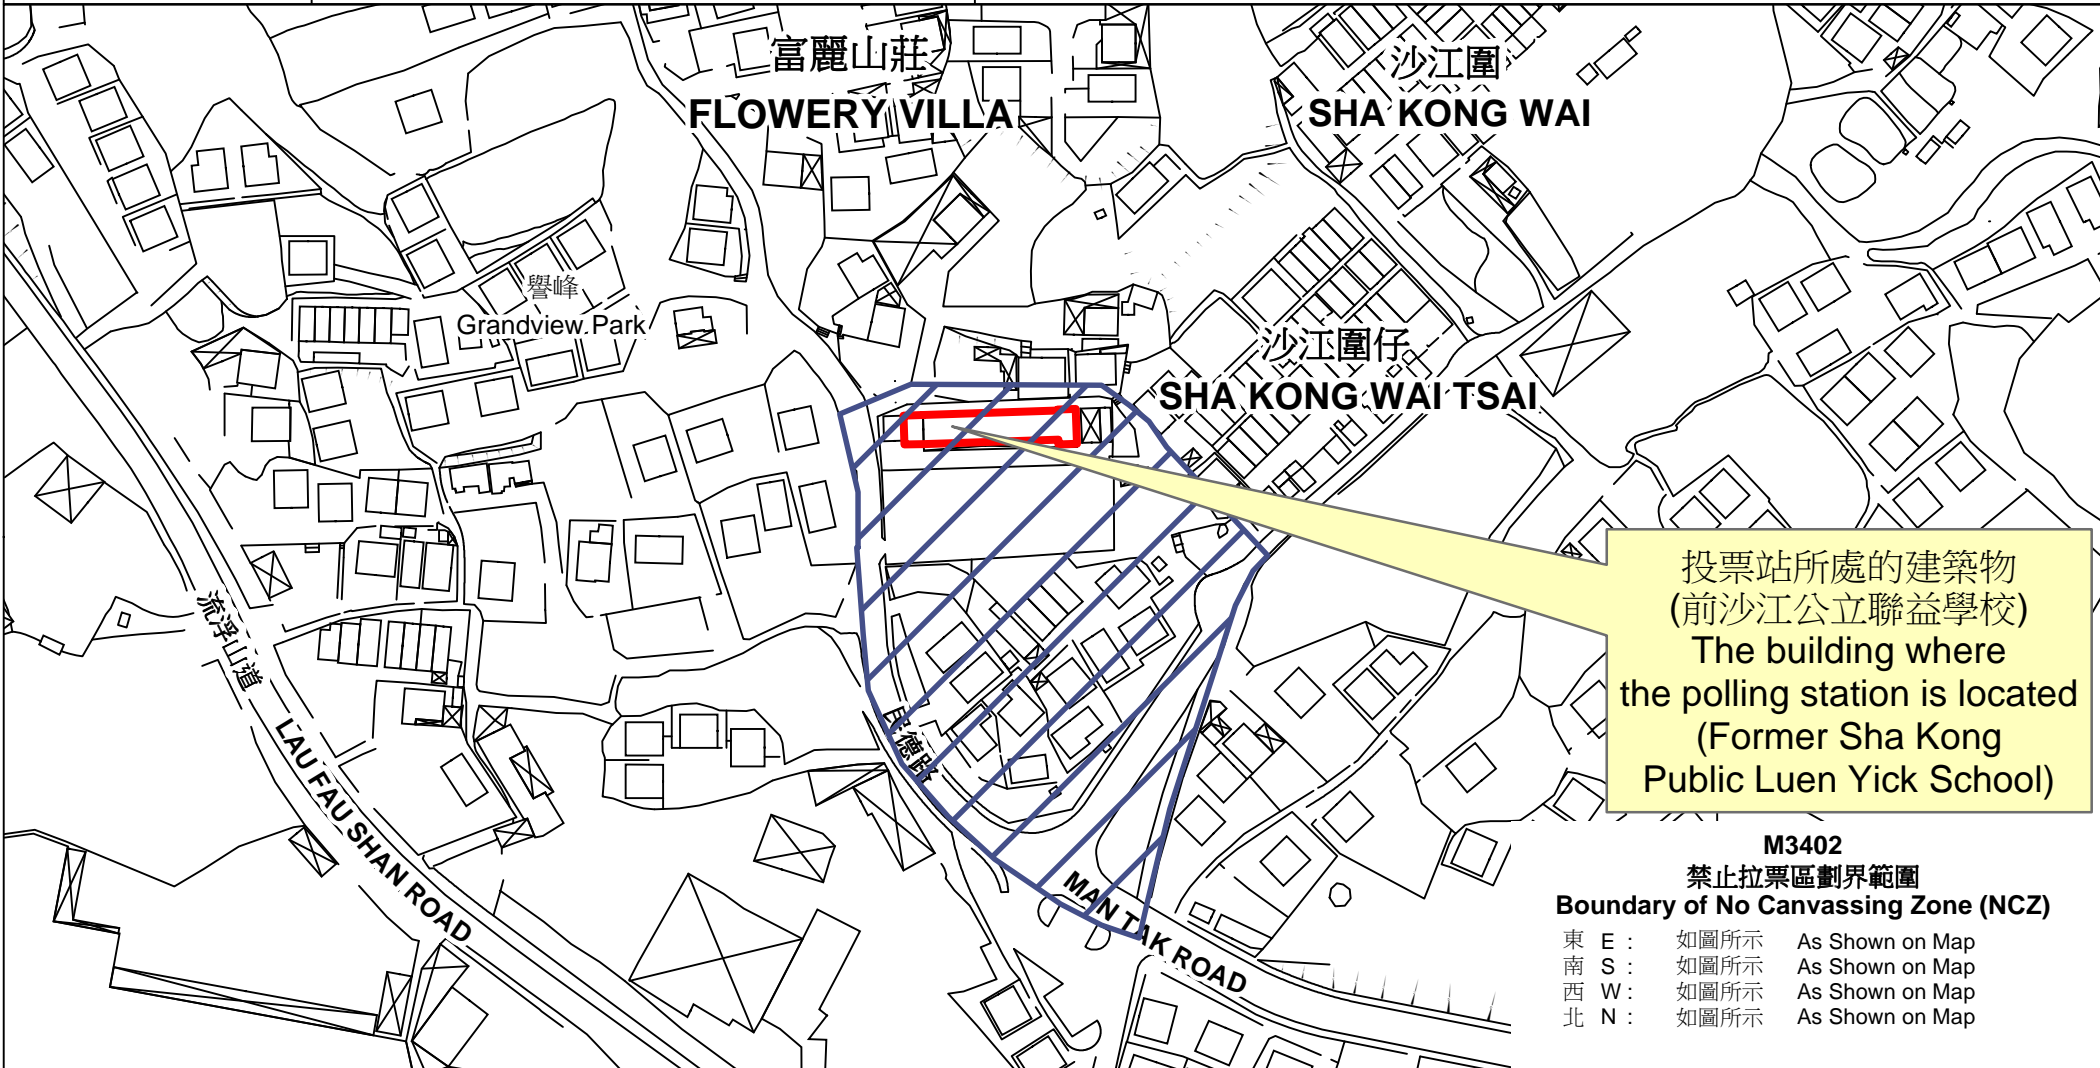

投票站位置圖和禁止拉票區 Polling Station - Location Plan & No Canvassing Zone

投票站編號 Polling Station Code	2021年立法會換屆選舉地方選區編號及名稱 Code & Name of Geographical Constituency for 2021 Legislative Council General Election	名稱及地址 Name & Address
M3402	LC7 新界北 NEW TERRITORIES NORTH	前沙江公立聯益學校 新界元朗屏山沙江圍前沙江公立聯益學校地下 Former Sha Kong Public Luen Yick School G/F, Former Sha Kong Public Luen Yick School, Sha Kong Wai, Ping Shan, Yuen Long, New Territories

M3402
禁止拉票區劃界範圍
Boundary of No Canvassing Zone (NCZ)

東 E :	如圖所示	As Shown on Map
南 S :	如圖所示	As Shown on Map
西 W :	如圖所示	As Shown on Map
北 N :	如圖所示	As Shown on Map

 禁止拉票區
 No Canvassing Zone