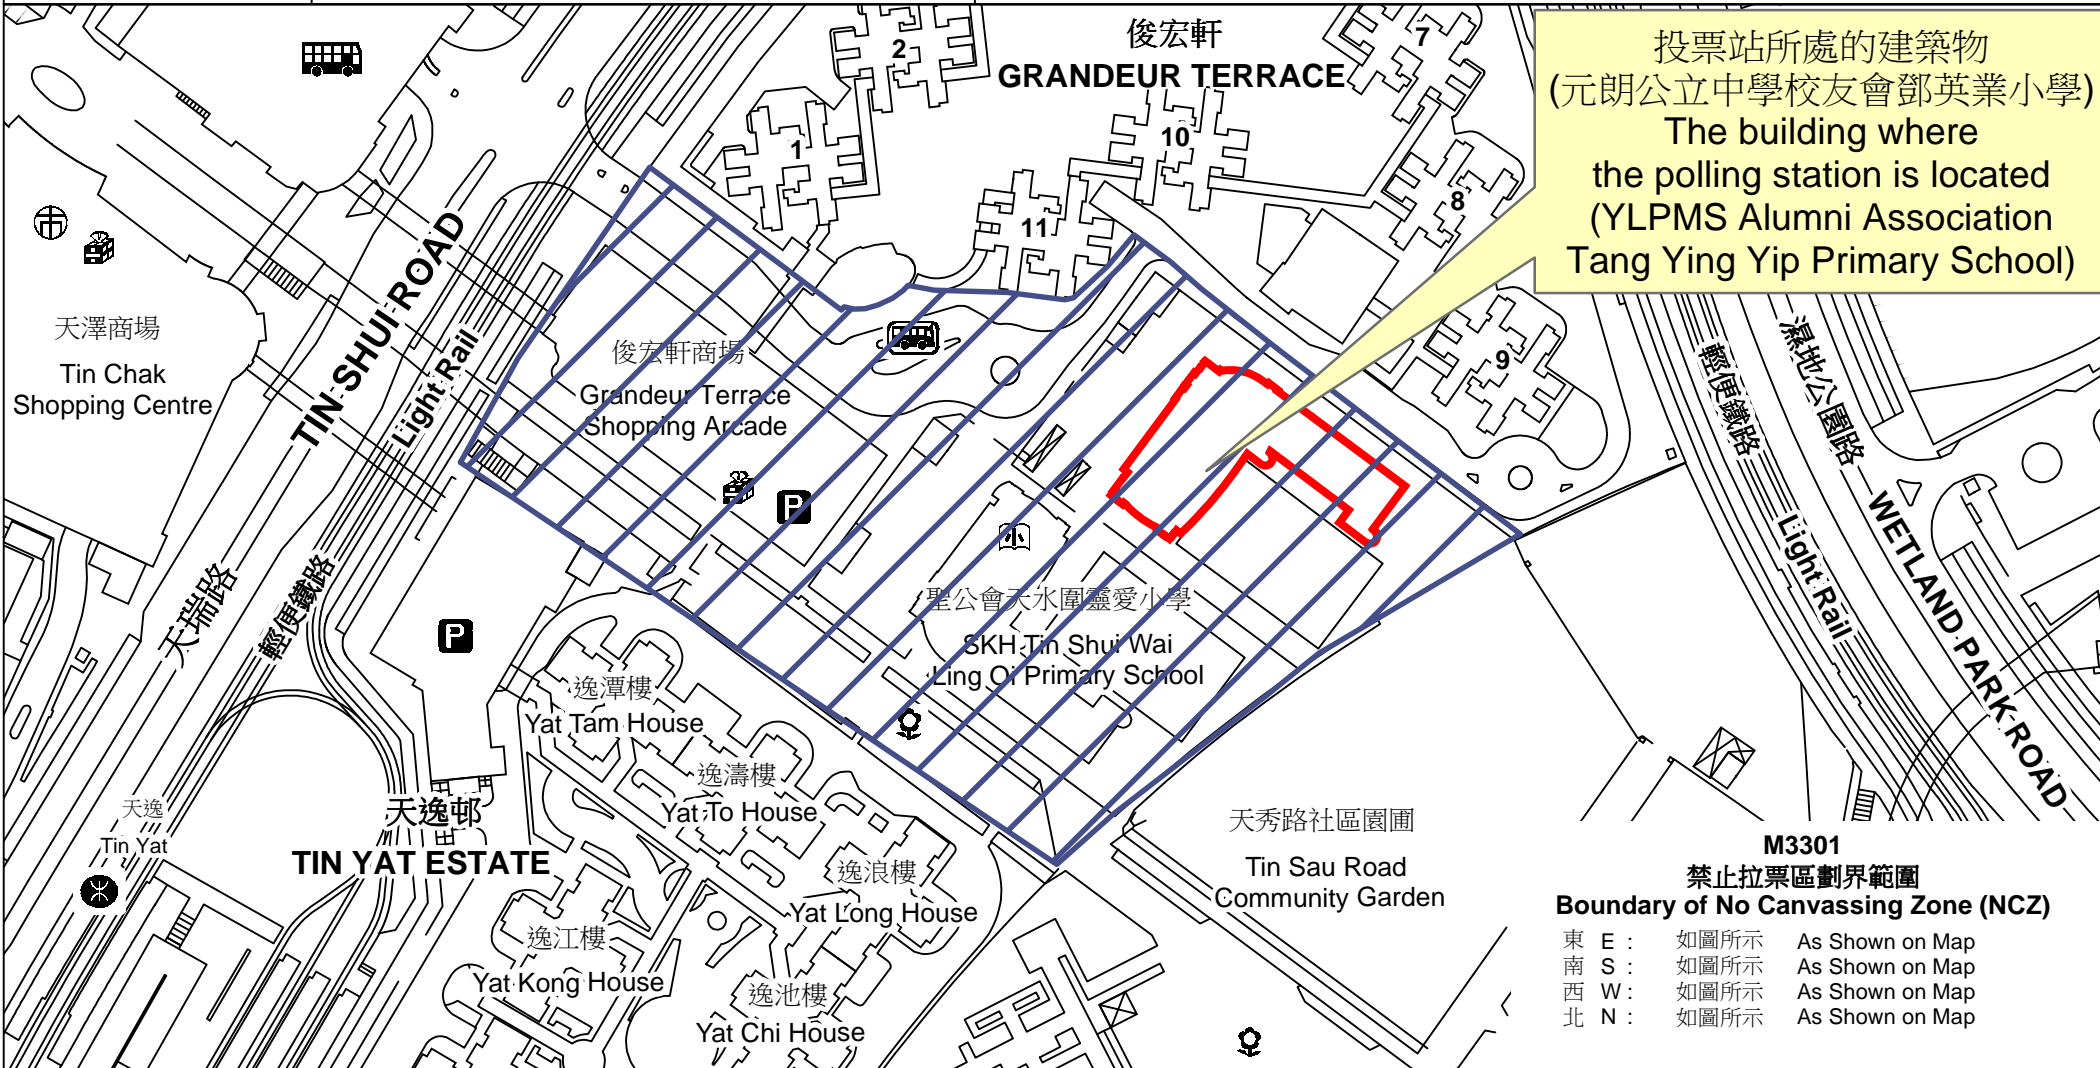

投票站位置圖和禁止拉票區 Polling Station - Location Plan & No Canvassing Zone

投票站編號 Polling Station Code M3301	2021年立法會換屆選舉地方選區編號及名稱 Code & Name of Geographical Constituency for 2021 Legislative Council General Election LC7 新界北 NEW TERRITORIES NORTH	名稱及地址 Name & Address 元朗公立中學校友會鄧英業小學 新界元朗天水圍天瑞路86號地下 YLPMS Alumni Association Tang Ying Yip Primary School G/F, 86 Tin Shui Road, Tin Shui Wai, Yuen Long, New Territories
---	---	---

投票站所處的建築物
(元朗公立中學校友會鄧英業小學)
The building where
the polling station is located
(YLPMS Alumni Association
Tang Ying Yip Primary School)

M3301
禁止拉票區劃界範圍
Boundary of No Canvassing Zone (NCZ)

東 E :	如圖所示	As Shown on Map
南 S :	如圖所示	As Shown on Map
西 W :	如圖所示	As Shown on Map
北 N :	如圖所示	As Shown on Map

 禁止拉票區
No Canvassing Zone