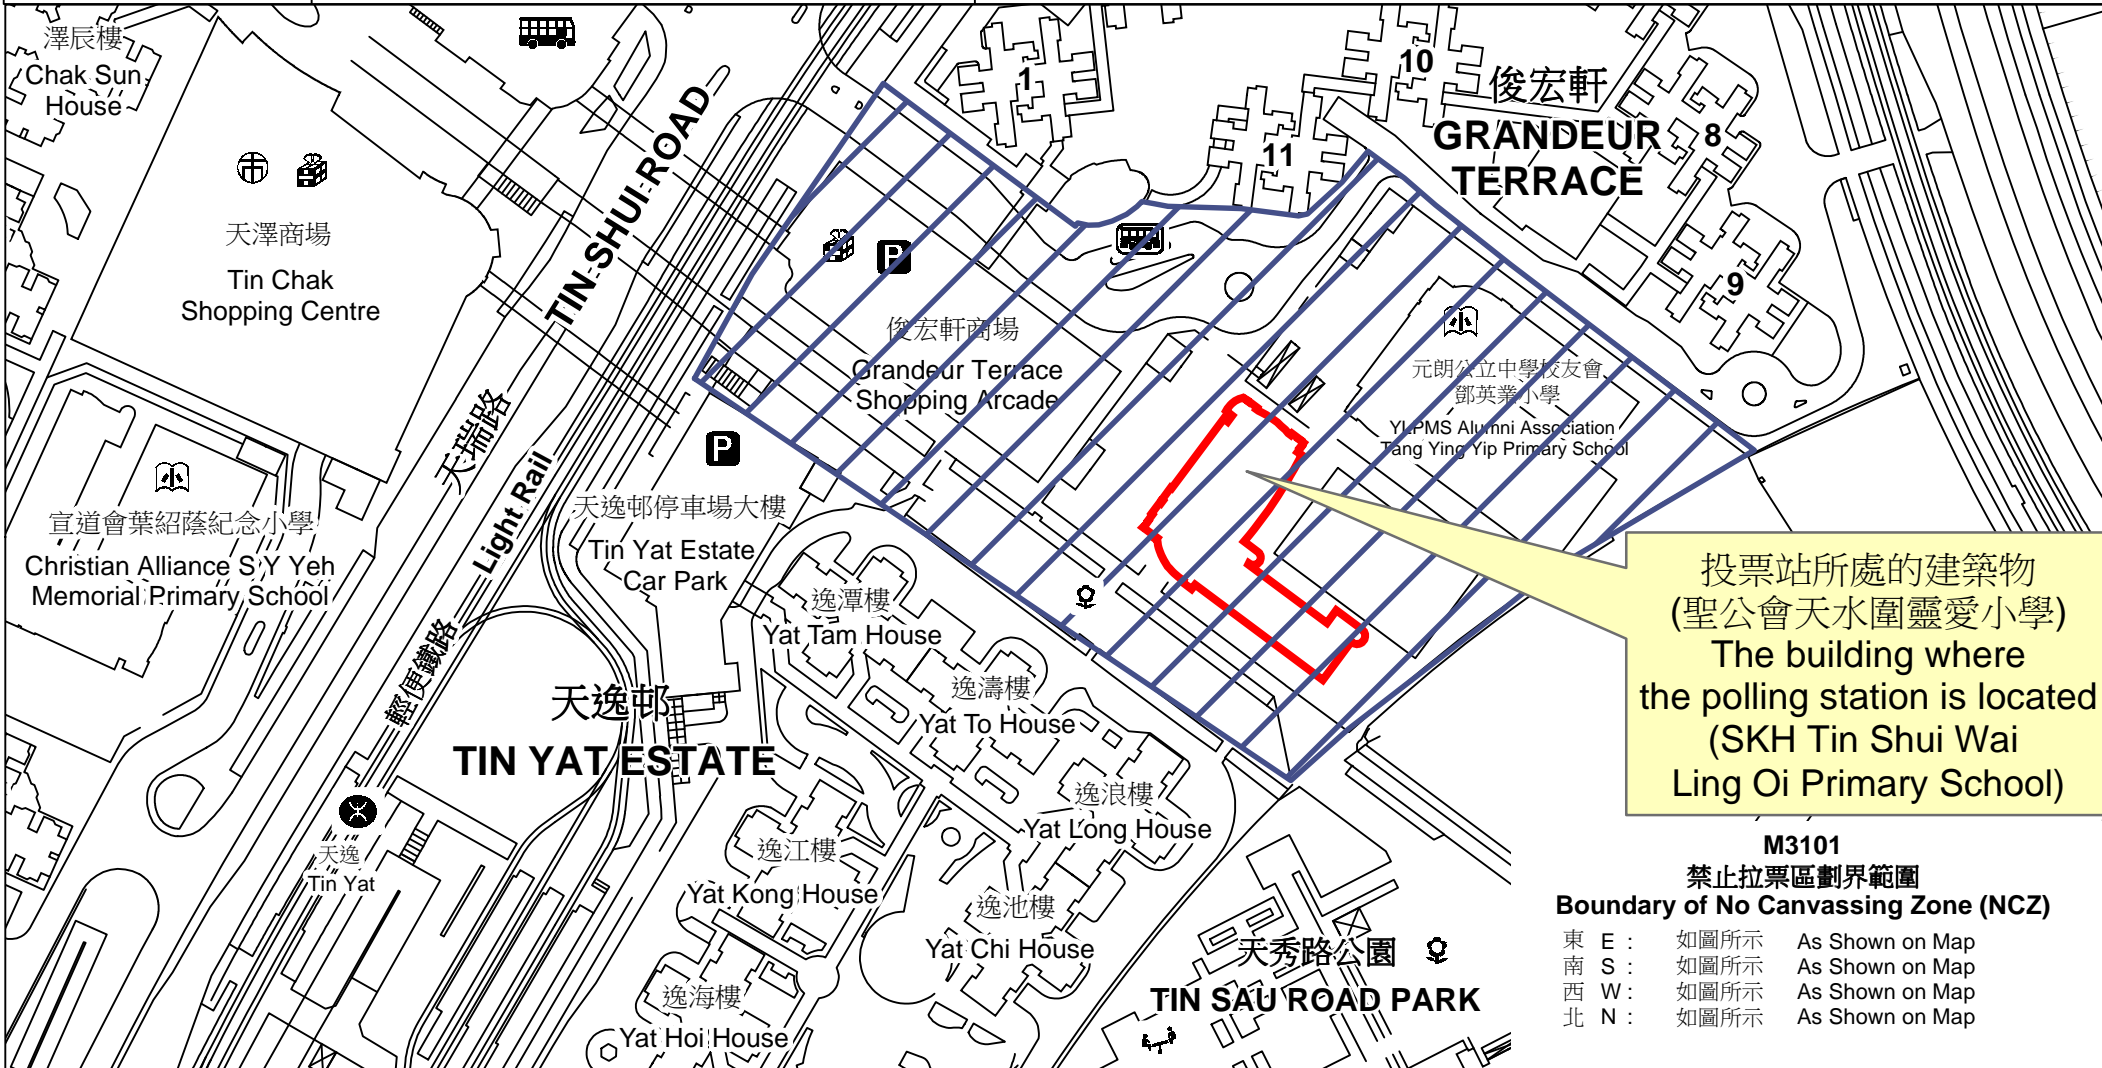

投票站位置圖和禁止拉票區 Polling Station - Location Plan & No Canvassing Zone

<p>投票站編號 Polling Station Code</p> <p><b>M3101</b></p>	<p>2021年立法會換屆選舉地方選區編號及名稱 Code &amp; Name of Geographical Constituency for 2021 Legislative Council General Election</p> <p><b>LC7</b> 新界北 <b>NEW TERRITORIES NORTH</b></p>	<p>名稱及地址 Name &amp; Address</p> <p>聖公會天水圍靈愛小學 新界元朗天水圍天瑞路82號地下 <b>SKH Tin Shui Wai Ling Oi Primary School</b> G/F, 82 Tin Shui Road, Tin Shui Wai, Yuen Long, New Territories</p>
---	--	--

 禁止拉票區  
No Canvassing Zone