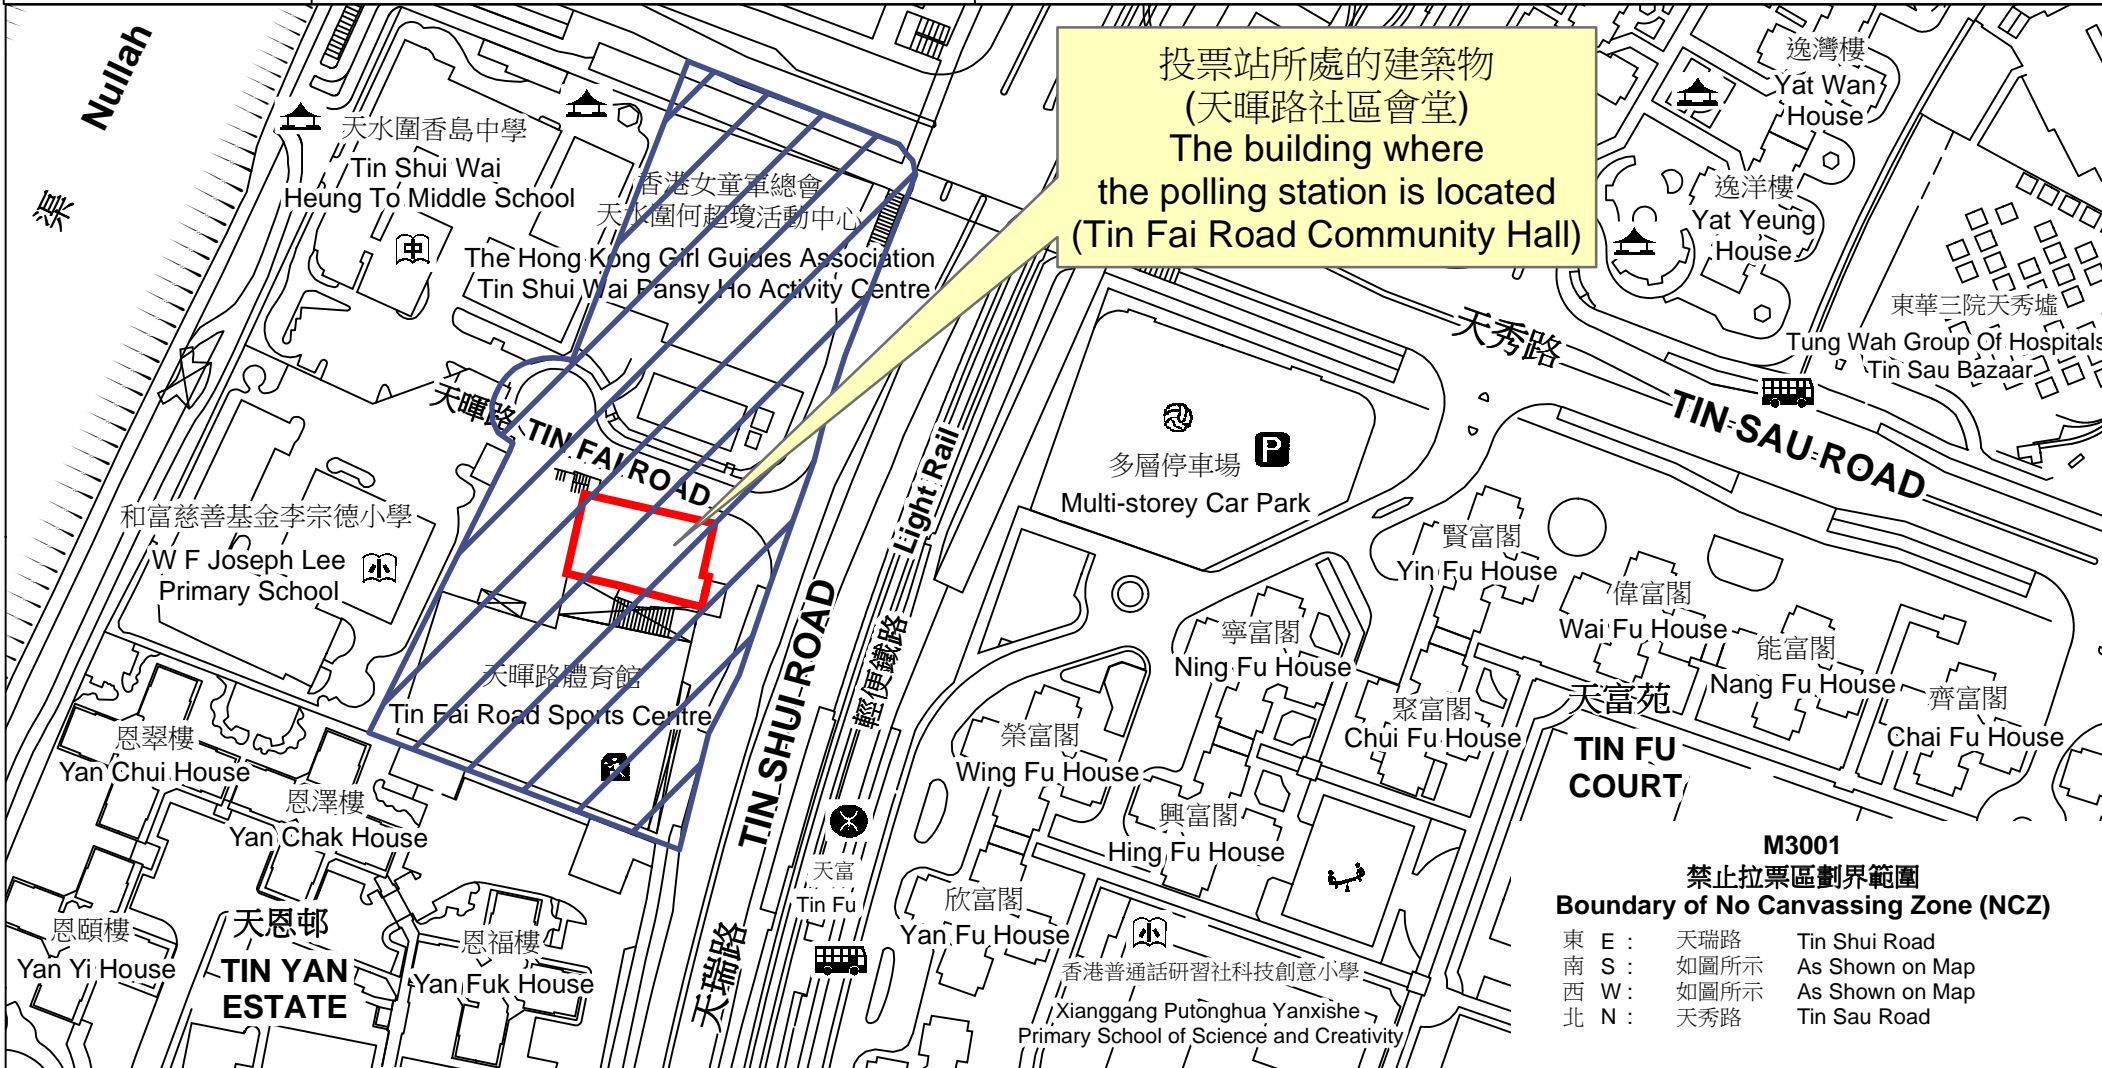

# 投票站位置圖和禁止拉票區 Polling Station - Location Plan & No Canvassing Zone

投票站編號 Polling Station Code	2021年立法會換屆選舉地方選區編號及名稱 Code & Name of Geographical Constituency for 2021 Legislative Council General Election	名稱及地址 Name & Address
<b>M3001</b>	<p align="center"><b>LC7</b> 新界北 <b>NEW TERRITORIES NORTH</b></p>	<p>天暉路社區會堂 新界元朗天水圍天暉路社區會堂地下 <b>Tin Fai Road Community Hall</b> G/F, Tin Fai Road Community Hall, Tin Shui Wai, Yuen Long, New Territories</p>

 禁止拉票區  
No Canvassing Zone