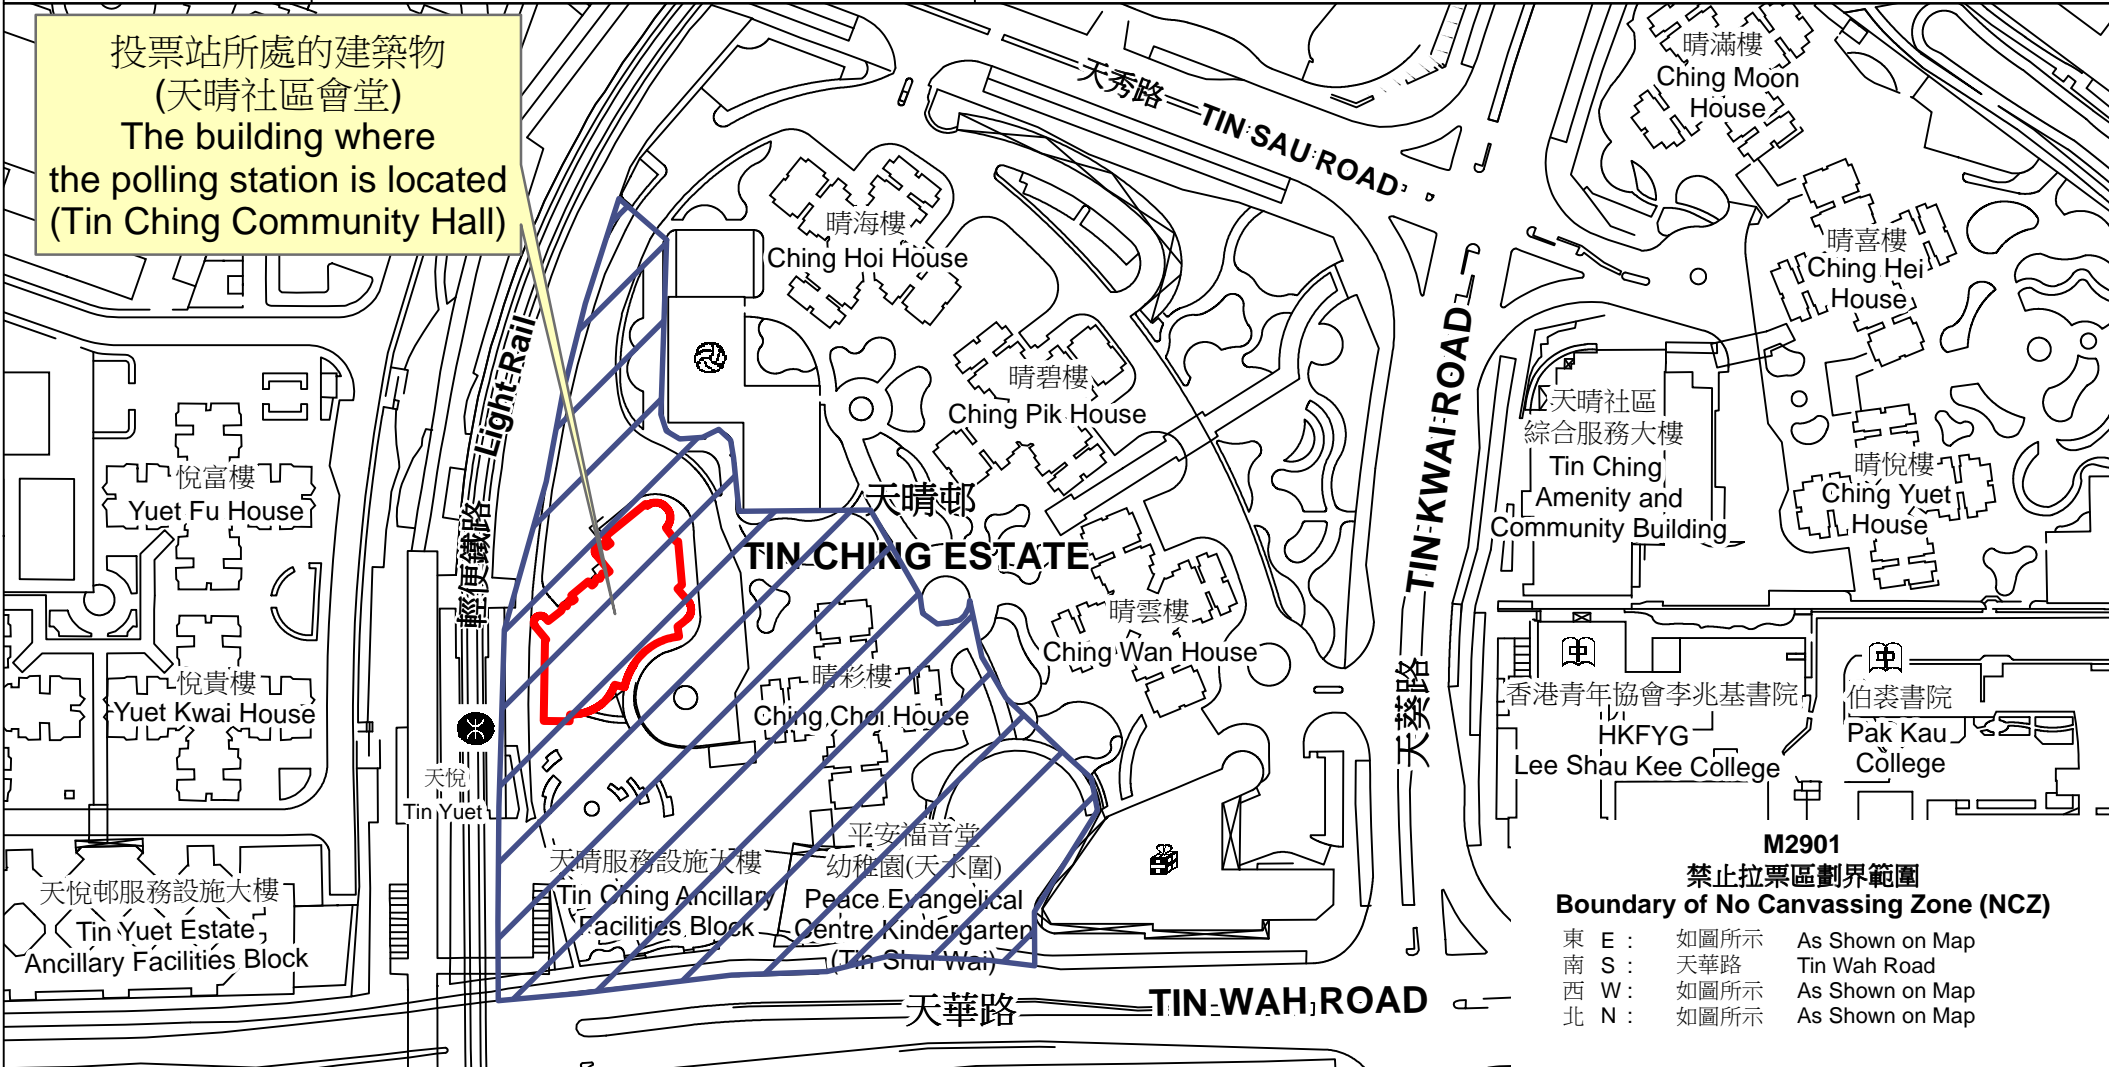

投票站位置圖和禁止拉票區 Polling Station - Location Plan & No Canvassing Zone

投票站編號 Polling Station Code M2901	2021年立法會換屆選舉地方選區編號及名稱 Code & Name of Geographical Constituency for 2021 Legislative Council General Election LC7 新界北 NEW TERRITORIES NORTH	名稱及地址 Name & Address 天晴社區會堂 新界元朗天水圍天華路天晴邨天晴社區會堂地下 Tin Ching Community Hall G/F, Tin Ching Community Hall, Tin Ching Estate, Tin Wah Road, Tin Shui Wai, New Territories
---	---	---

投票站所處的建築物
(天晴社區會堂)
The building where
the polling station is located
(Tin Ching Community Hall)

M2901
禁止拉票區劃界範圍
Boundary of No Canvassing Zone (NCZ)

東 E :	如圖所示	As Shown on Map
南 S :	天華路	Tin Wah Road
西 W :	如圖所示	As Shown on Map
北 N :	如圖所示	As Shown on Map

 禁止拉票區
No Canvassing Zone