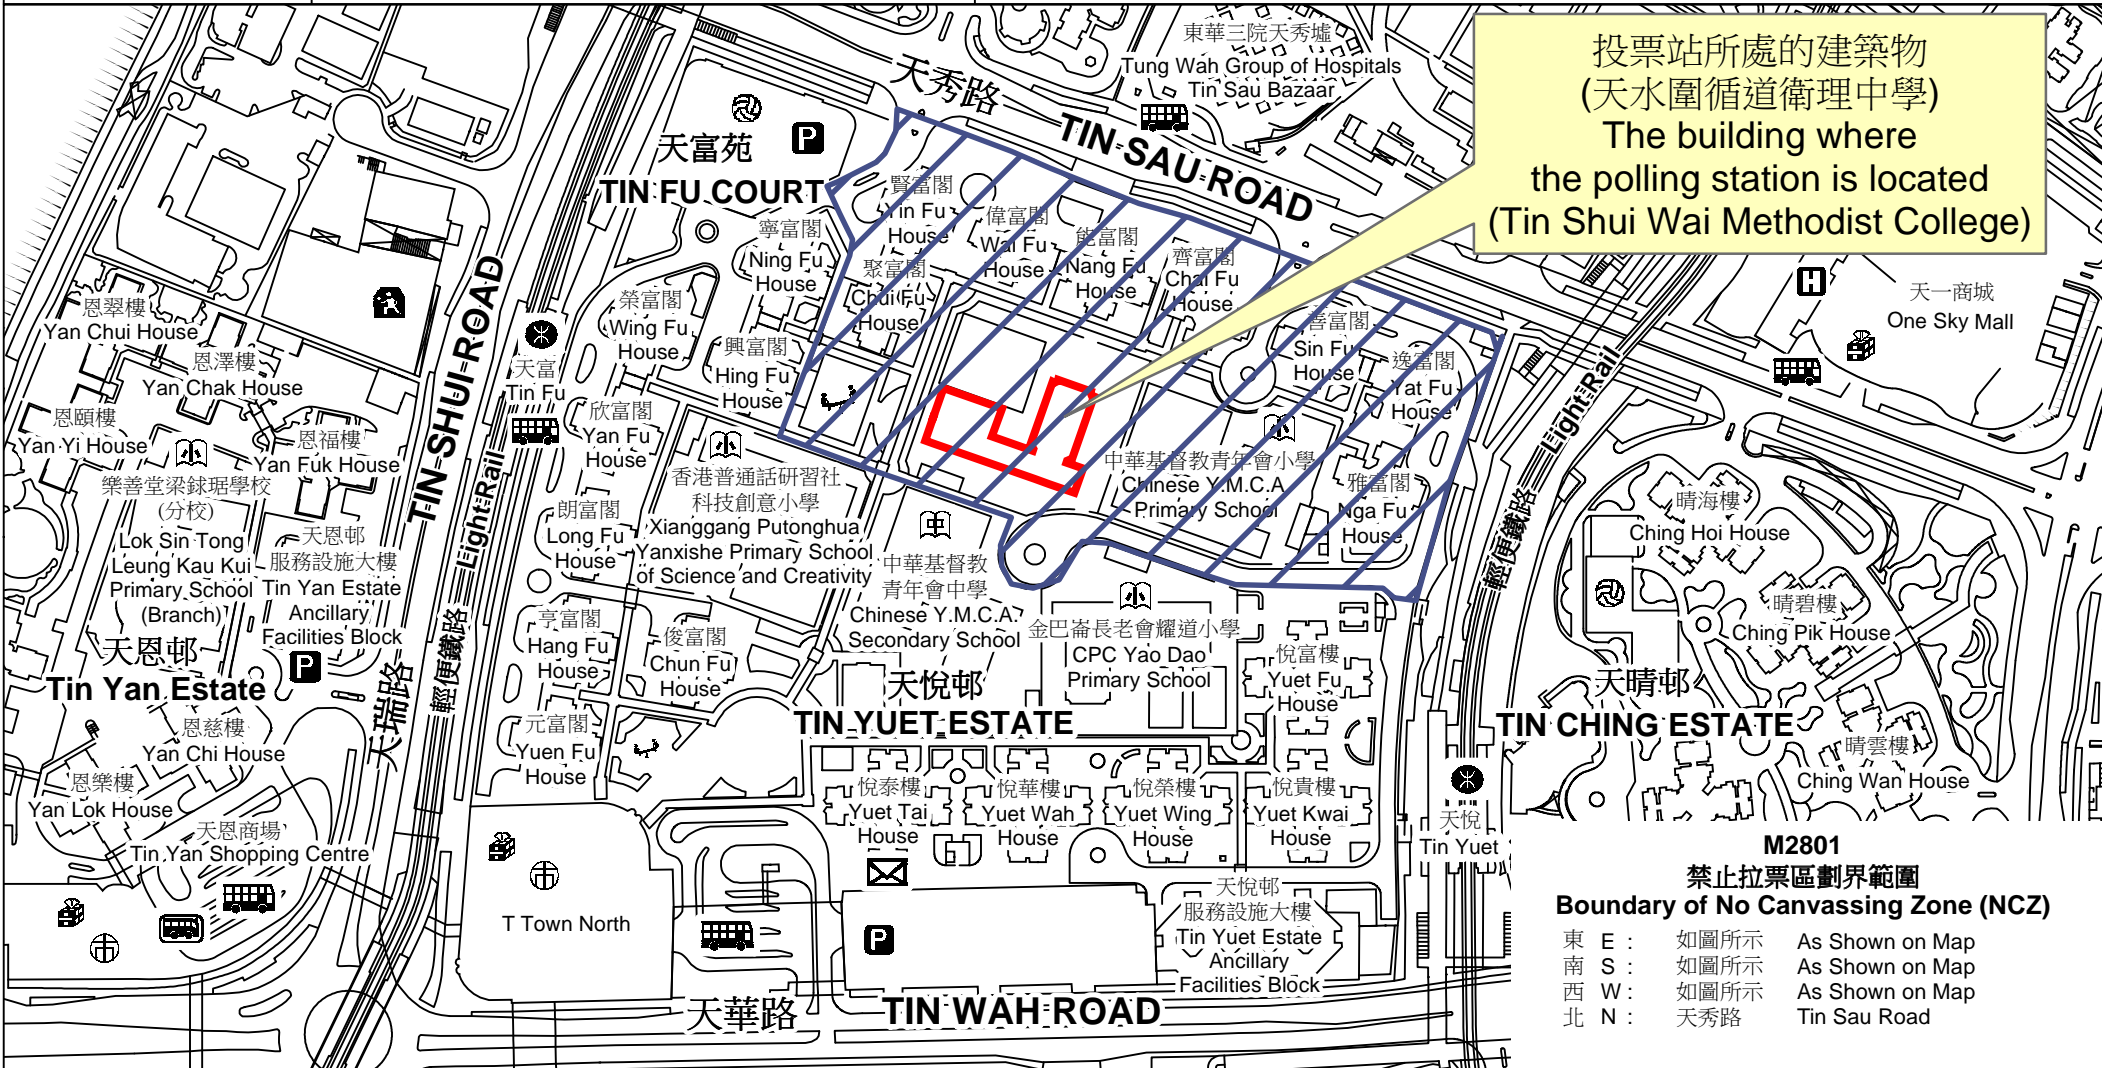

投票站位置圖和禁止拉票區 Polling Station - Location Plan & No Canvassing Zone

投票站編號 Polling Station Code	2021年立法會換屆選舉地方選區編號及名稱 Code & Name of Geographical Constituency for 2021 Legislative Council General Election	名稱及地址 Name & Address
M2801	<p align="center">LC7 新界北 NEW TERRITORIES NORTH</p>	<p>天水圍循道衛理中學 新界元朗天水圍102區第4期天富苑天水圍循道衛理中學地下 Tin Shui Wai Methodist College G/F, Tin Shui Wai Methodist College, Area 102, Phase 4, Tin Fu Court, Tin Shui Wai, Yuen Long, New Territories</p>

投票站所處的建築物
(天水圍循道衛理中學)
The building where
the polling station is located
(Tin Shui Wai Methodist College)

M2801
禁止拉票區劃界範圍
Boundary of No Canvassing Zone (NCZ)

東 E :	如圖所示	As Shown on Map
南 S :	如圖所示	As Shown on Map
西 W :	如圖所示	As Shown on Map
北 N :	天秀路	Tin Sau Road

 禁止拉票區
No Canvassing Zone