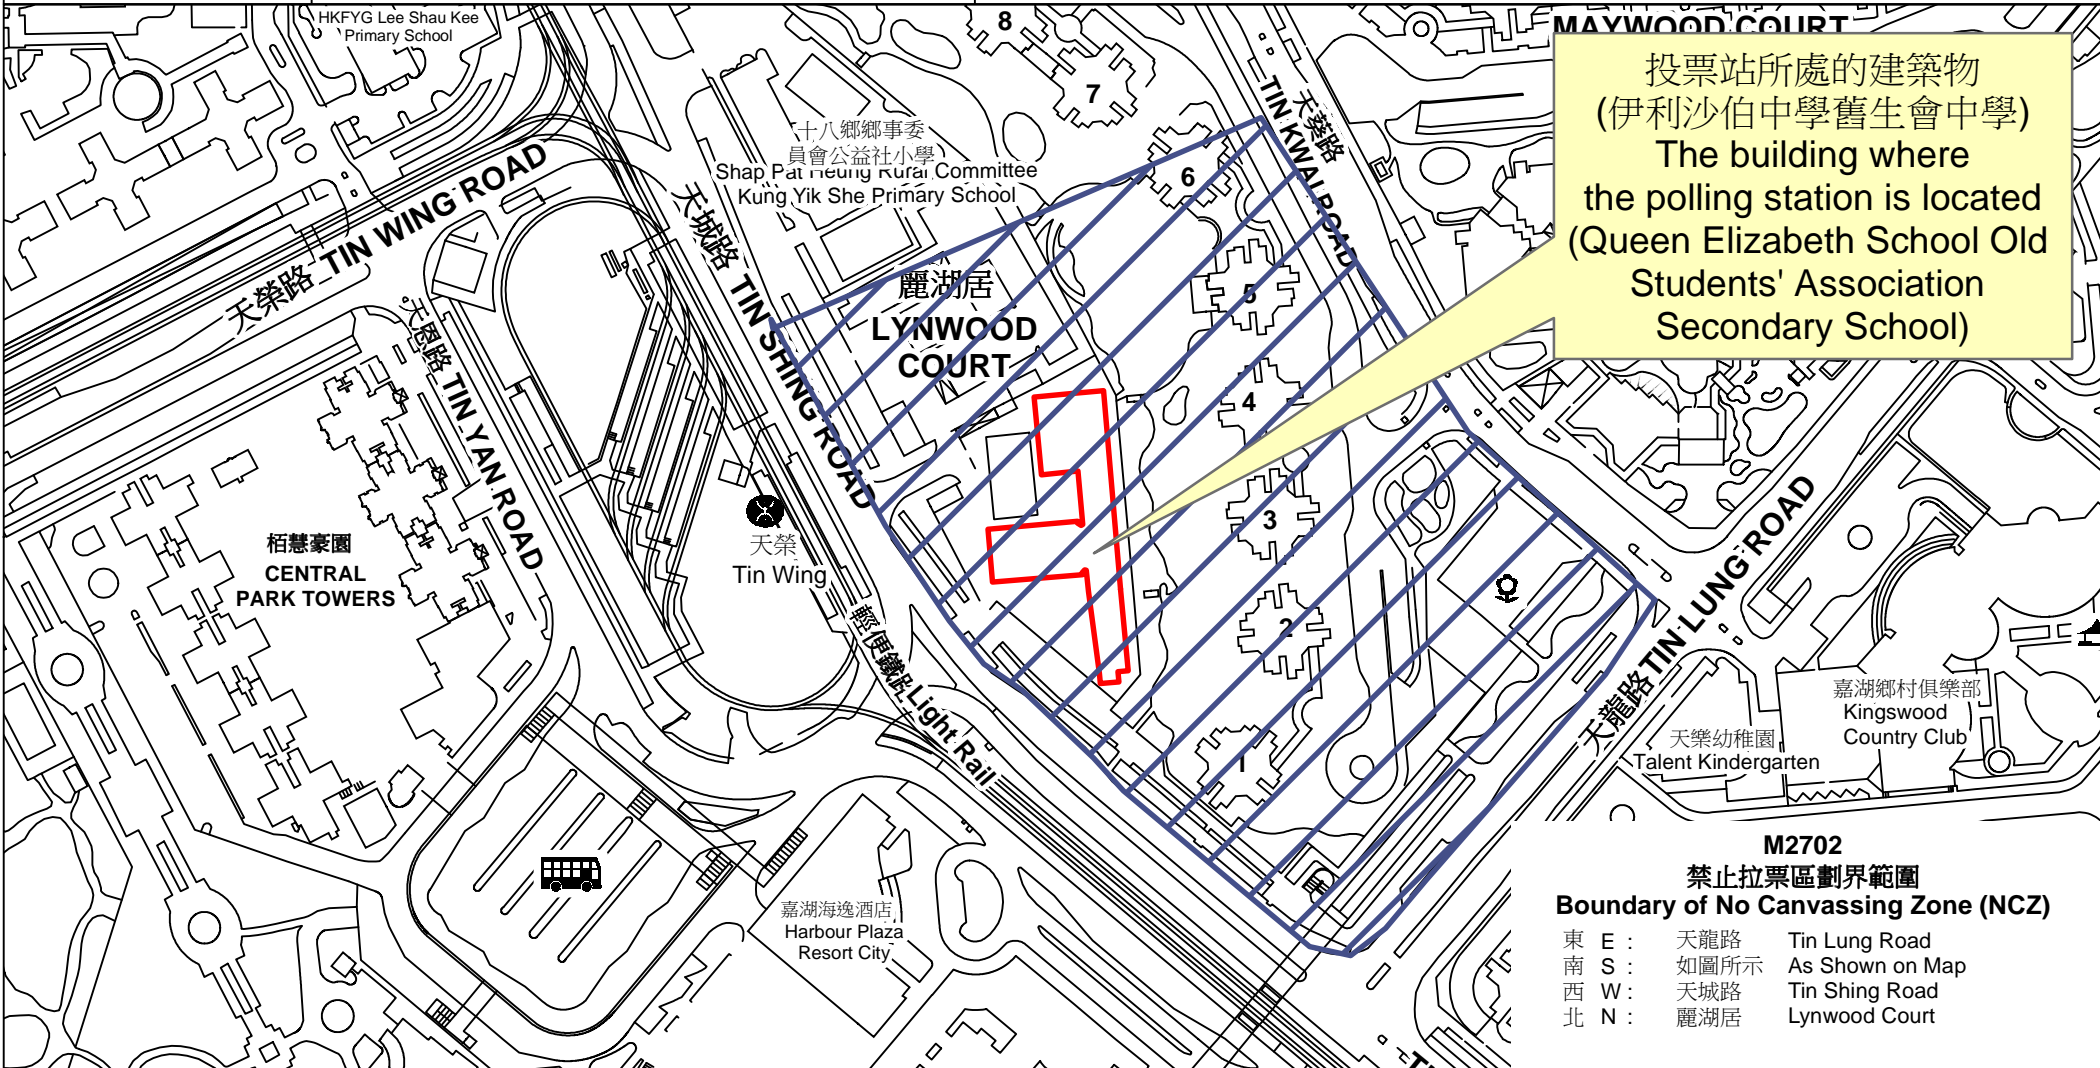

投票站位置圖和禁止拉票區 Polling Station - Location Plan & No Canvassing Zone

投票站編號 Polling Station Code	2021年立法會換屆選舉地方選區編號及名稱 Code & Name of Geographical Constituency for 2021 Legislative Council General Election	名稱及地址 Name & Address
M2702	LC7 新界北 NEW TERRITORIES NORTH	伊利沙伯中學舊生會中學 新界元朗天水圍天城路18號地下 Queen Elizabeth School Old Students' Association Secondary School G/F, 18 Tin Shing Road, Tin Shui Wai, Yuen Long, New Territories

投票站所處的建築物
(伊利沙伯中學舊生會中學)
The building where
the polling station is located
(Queen Elizabeth School Old
Students' Association
Secondary School)

M2702
禁止拉票區劃界範圍
Boundary of No Canvassing Zone (NCZ)

東 E :	天龍路	Tin Lung Road
南 S :	如圖所示	As Shown on Map
西 W :	天城路	Tin Shing Road
北 N :	麗湖居	Lynwood Court

 禁止拉票區
No Canvassing Zone