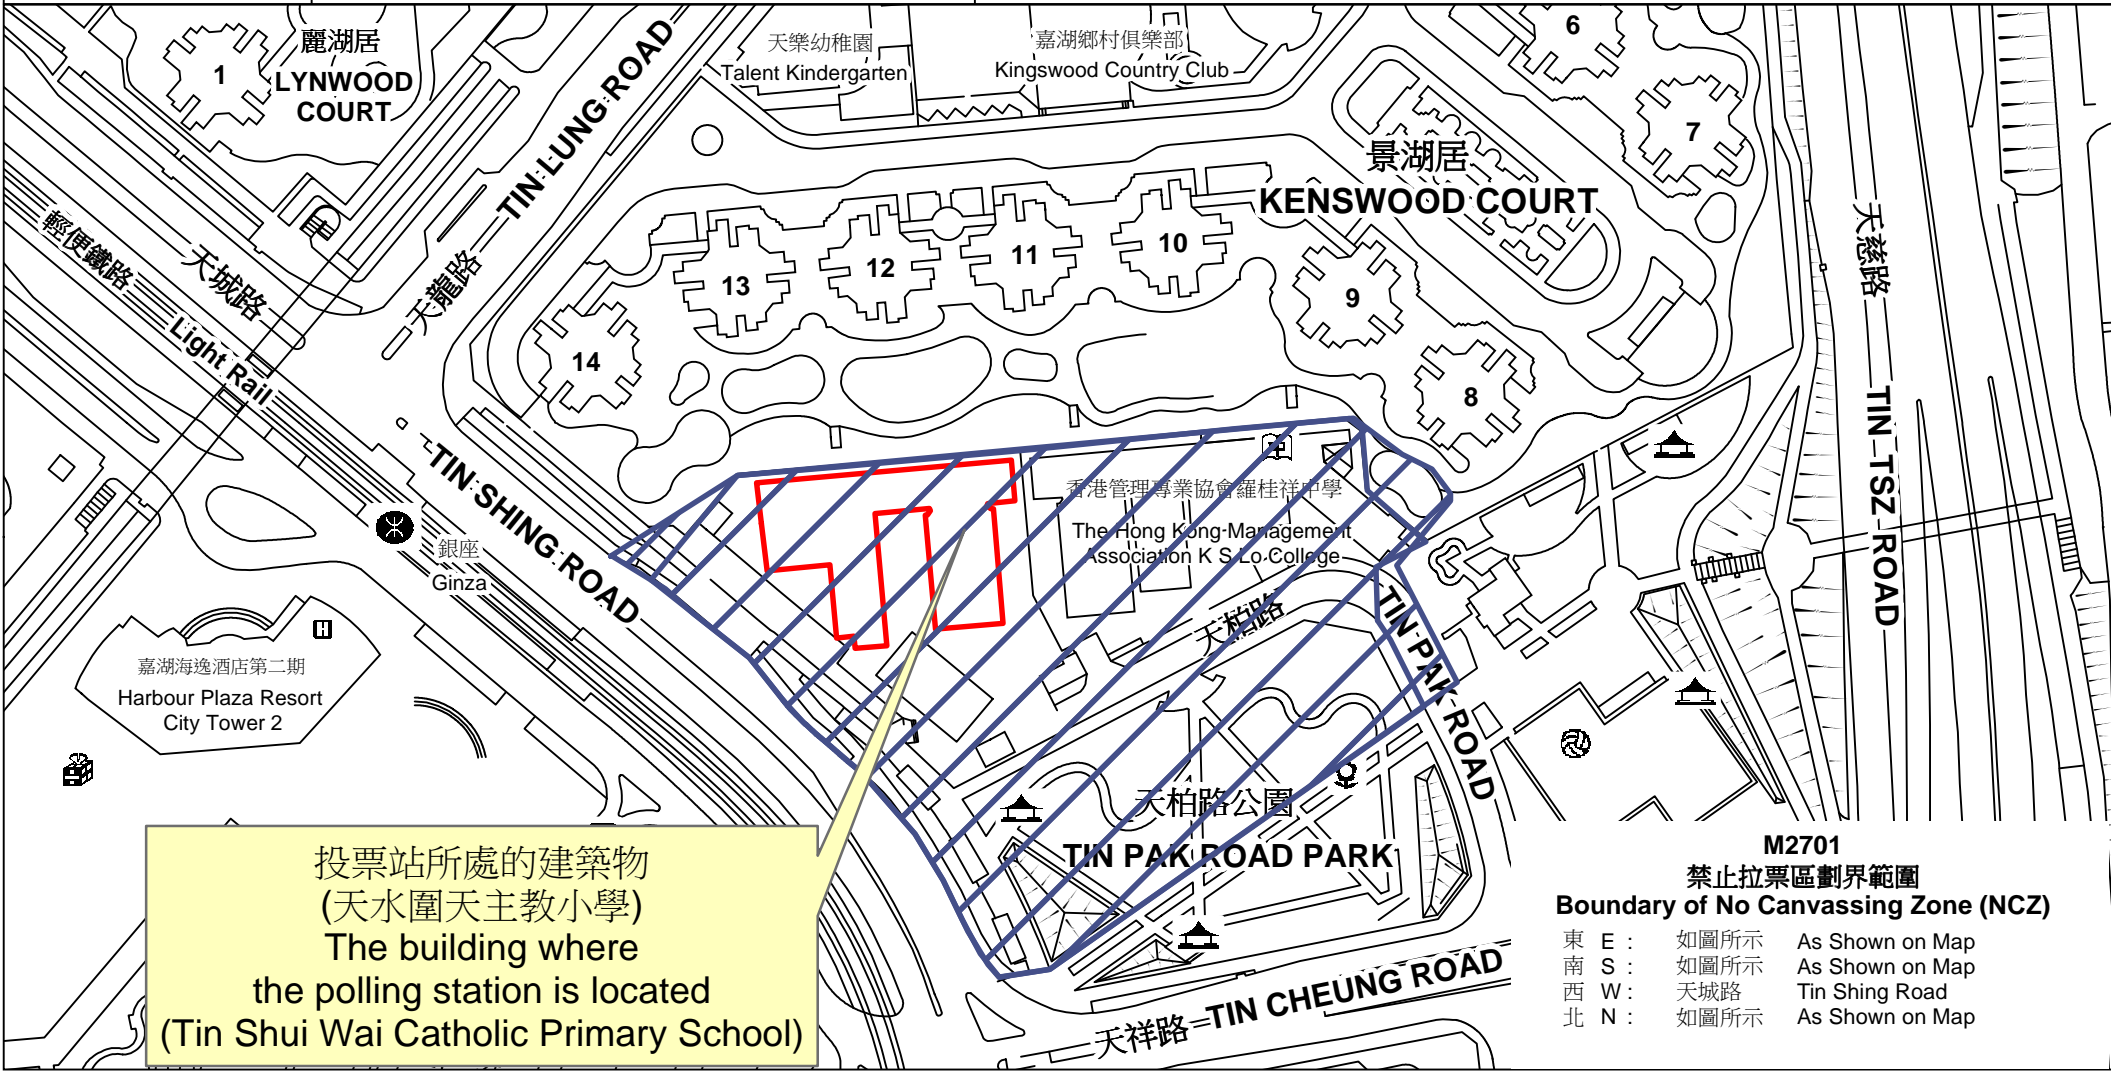

投票站位置圖和禁止拉票區 Polling Station - Location Plan & No Canvassing Zone

投票站編號 Polling Station Code M2701	2021年立法會換屆選舉地方選區編號及名稱 Code & Name of Geographical Constituency for 2021 Legislative Council General Election LC7 新界北 NEW TERRITORIES NORTH	名稱及地址 Name & Address 天水圍天主教小學 新界元朗天水圍天柏路28號地下 Tin Shui Wai Catholic Primary School G/F, 28 Tin Pak Road, Tin Shui Wai, Yuen Long, New Territories
---	--	---

投票站所處的建築物
 (天水圍天主教小學)
 The building where
 the polling station is located
 (Tin Shui Wai Catholic Primary School)

M2701
 禁止拉票區劃界範圍
 Boundary of No Canvassing Zone (NCZ)
 東 E : 如圖所示 As Shown on Map
 南 S : 如圖所示 As Shown on Map
 西 W : 天城路 Tin Shing Road
 北 N : 如圖所示 As Shown on Map

 禁止拉票區
 No Canvassing Zone