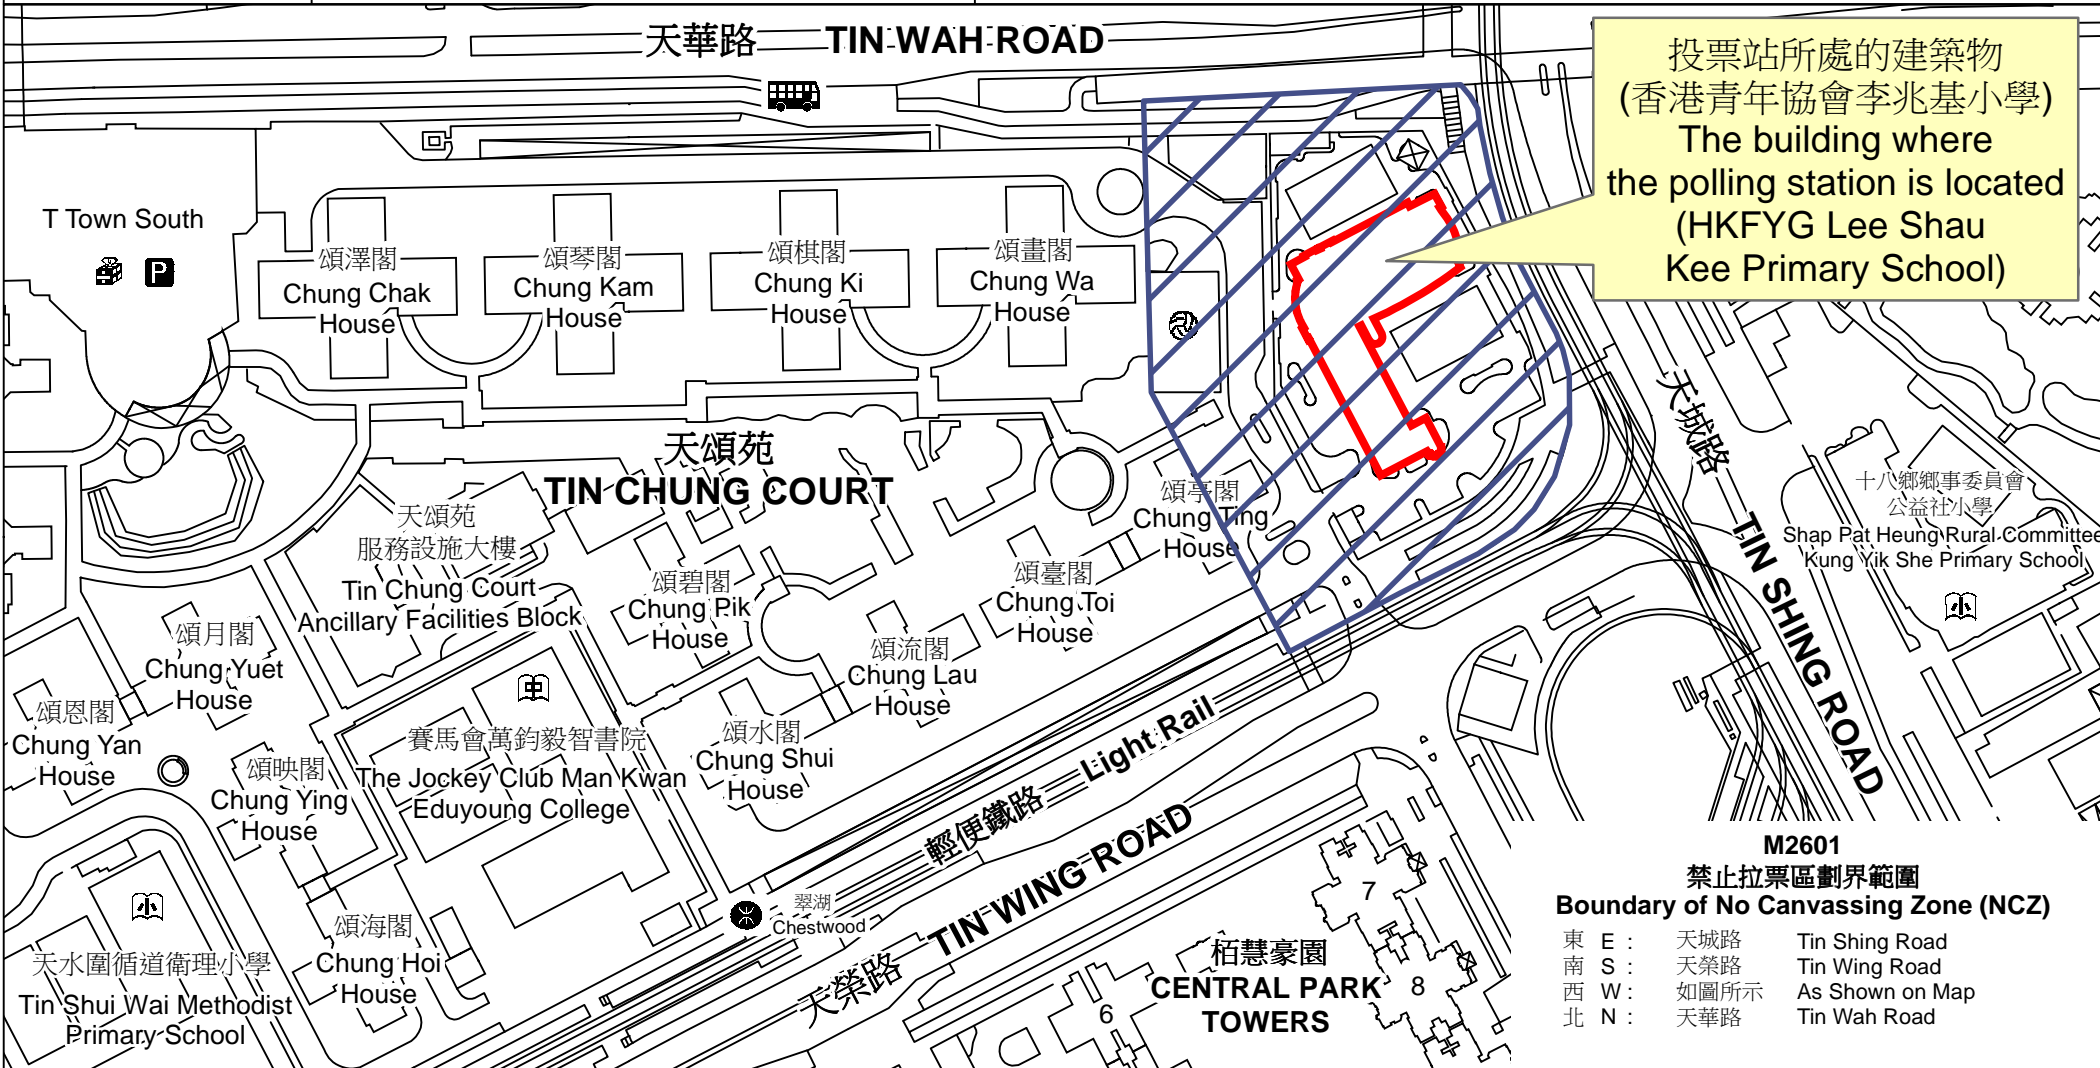

投票站位置圖和禁止拉票區 Polling Station - Location Plan & No Canvassing Zone

投票站編號 Polling Station Code	2021年立法會換屆選舉地方選區編號及名稱 Code & Name of Geographical Constituency for 2021 Legislative Council General Election	名稱及地址 Name & Address
<p>M2601</p>	<p>LC7 新界北 NEW TERRITORIES NORTH</p>	<p>香港青年協會李兆基小學 新界元朗天水圍天榮路11號地下 HKFYG Lee Shau Kee Primary School G/F, 11 Tin Wing Road, Tin Shui Wai, Yuen Long, New Territories</p>

投票站所處的建築物
(香港青年協會李兆基小學)
The building where
the polling station is located
(HKFYG Lee Shau
Kee Primary School)

M2601
禁止拉票區劃界範圍
Boundary of No Canvassing Zone (NCZ)

東 E :	天城路	Tin Shing Road
南 S :	天榮路	Tin Wing Road
西 W :	如圖所示	As Shown on Map
北 N :	天華路	Tin Wah Road

 禁止拉票區
No Canvassing Zone