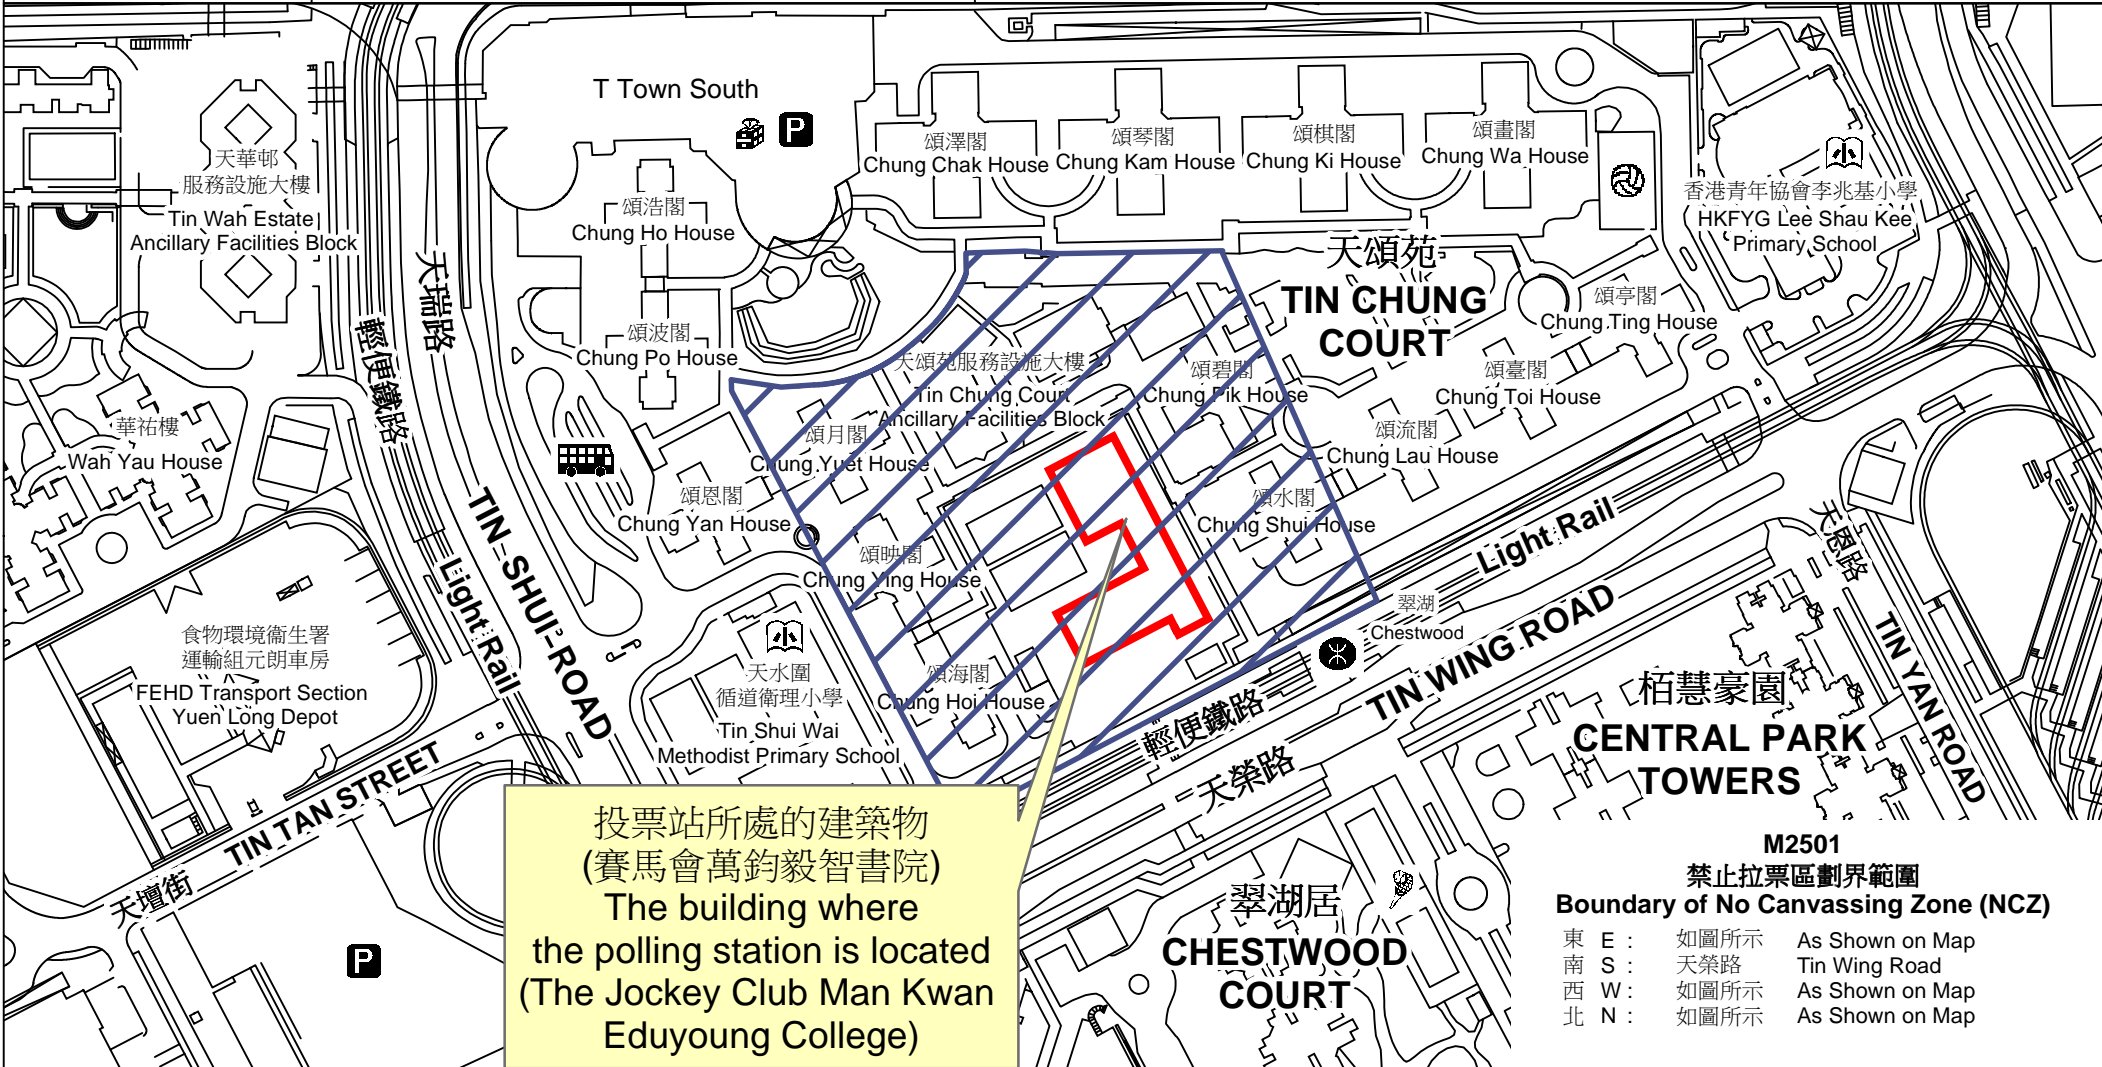

投票站位置圖和禁止拉票區 Polling Station - Location Plan & No Canvassing Zone

投票站編號 Polling Station Code M2501	2021年立法會換屆選舉地方選區編號及名稱 Code & Name of Geographical Constituency for 2021 Legislative Council General Election LC7 新界北 NEW TERRITORIES NORTH	名稱及地址 Name & Address 賽馬會萬鈞毅智書院 新界元朗天水圍天榮路5號地下 The Jockey Club Man Kwan Eduyoung College G/F, 5 Tin Wing Road, Tin Shui Wai, Yuen Long, New Territories
---	---	---

投票站所處的建築物
(賽馬會萬鈞毅智書院)
The building where
the polling station is located
(The Jockey Club Man Kwan
Eduyoung College)

**M2501
禁止拉票區劃界範圍
Boundary of No Canvassing Zone (NCZ)**

東 E :	如圖所示	As Shown on Map
南 S :	天榮路	Tin Wing Road
西 W :	如圖所示	As Shown on Map
北 N :	如圖所示	As Shown on Map

 禁止拉票區
No Canvassing Zone