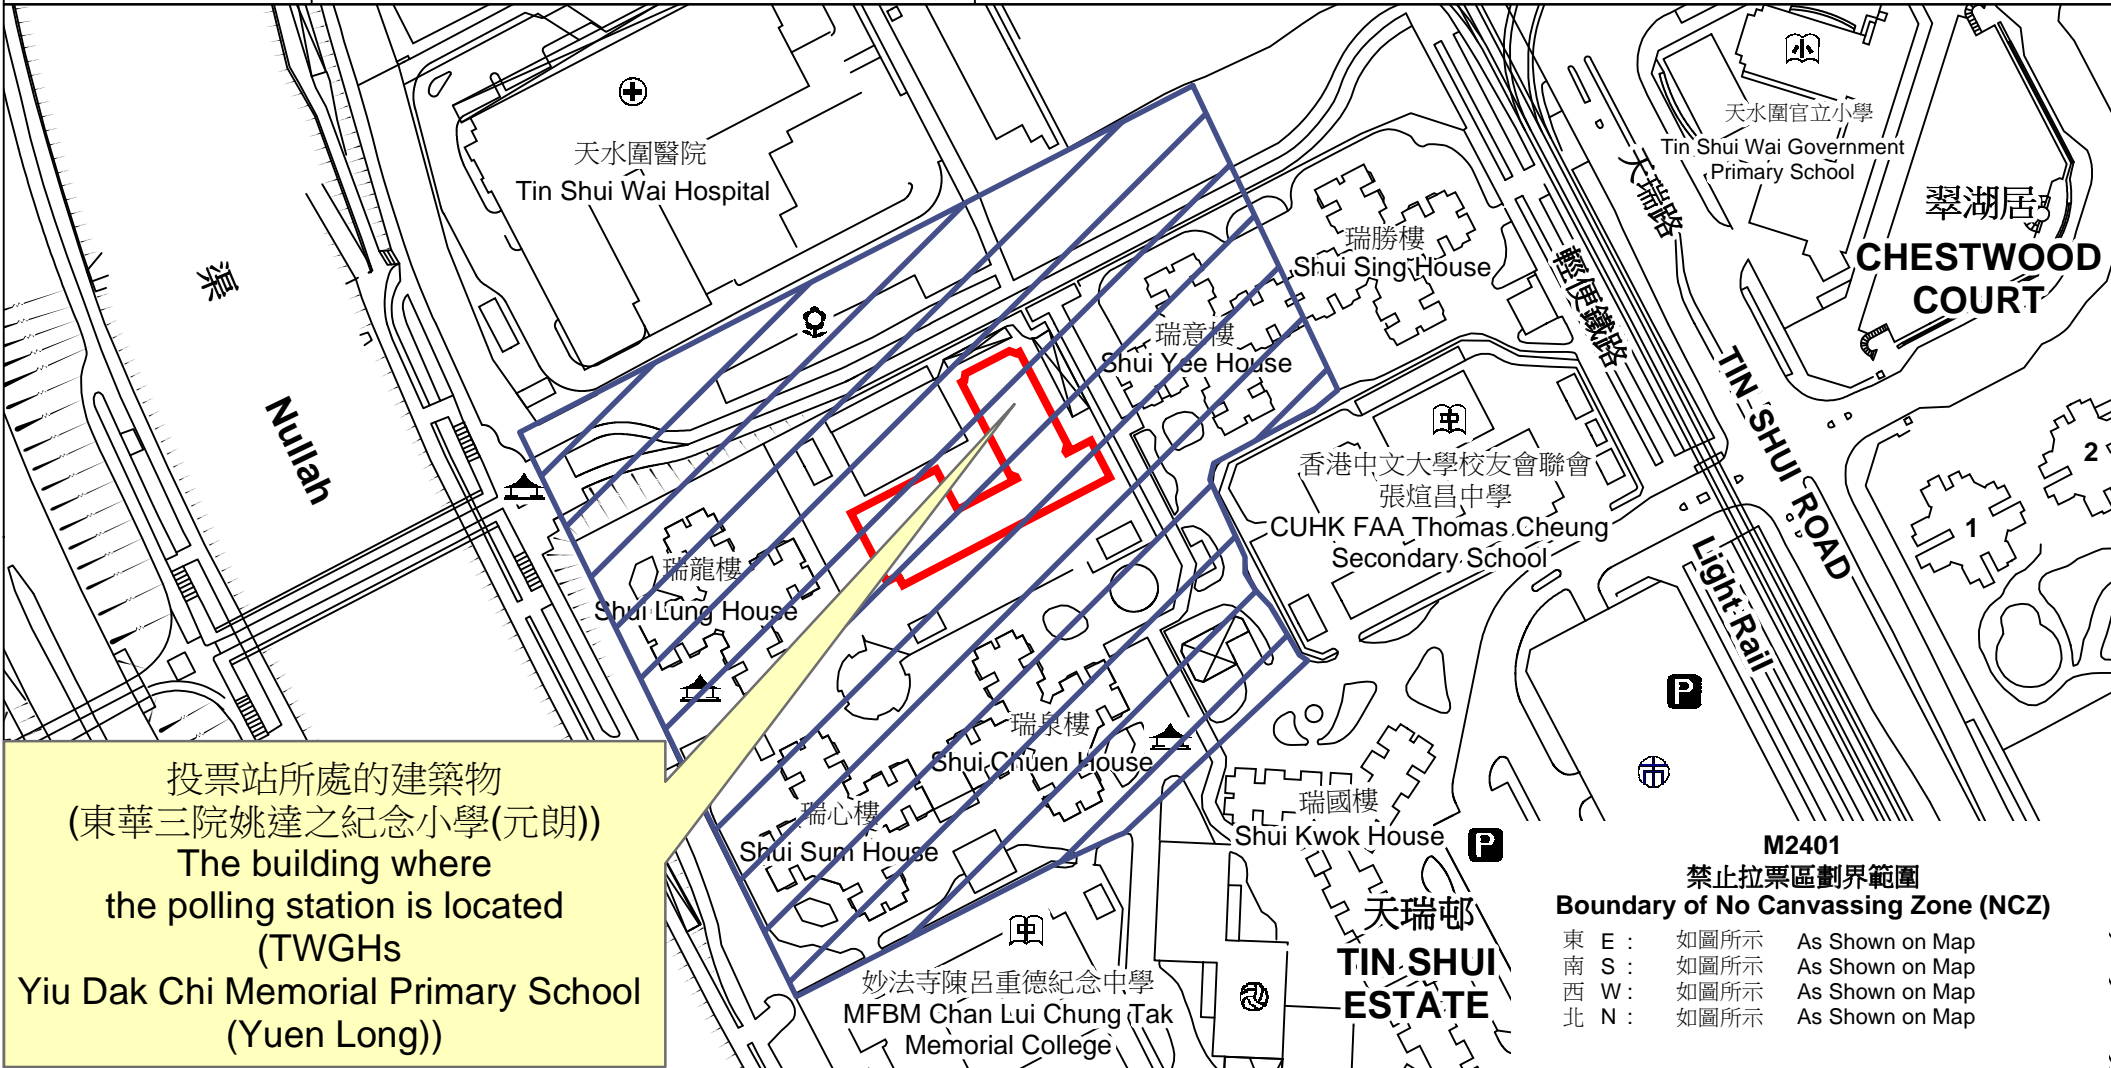

投票站位置圖和禁止拉票區 Polling Station - Location Plan & No Canvassing Zone

投票站編號 Polling Station Code  <b>M2401</b>	2021年立法會換屆選舉地方選區編號及名稱 Code & Name of Geographical Constituency for 2021 Legislative Council General Election  <b>LC7 新界北 NEW TERRITORIES NORTH</b>	名稱及地址 Name & Address  東華三院姚達之紀念小學(元朗) 新界元朗天水圍天瑞邨第1期屋邨小學地下 <b>TWGHs Yiu Dak Chi Memorial Primary School (Yuen Long)</b> G/F, Estate Primary School, Phase 1, Tin Shui Estate, Tin Shui Wai, Yuen Long, New Territories
---	---	---

投票站所處的建築物  
(東華三院姚達之紀念小學(元朗))  
The building where  
the polling station is located  
(TWGHs  
Yiu Dak Chi Memorial Primary School  
(Yuen Long))

**M2401**  
禁止拉票區劃界範圍  
Boundary of No Canvassing Zone (NCZ)  
東 E : 如圖所示 As Shown on Map  
南 S : 如圖所示 As Shown on Map  
西 W : 如圖所示 As Shown on Map  
北 N : 如圖所示 As Shown on Map

 禁止拉票區  
No Canvassing Zone