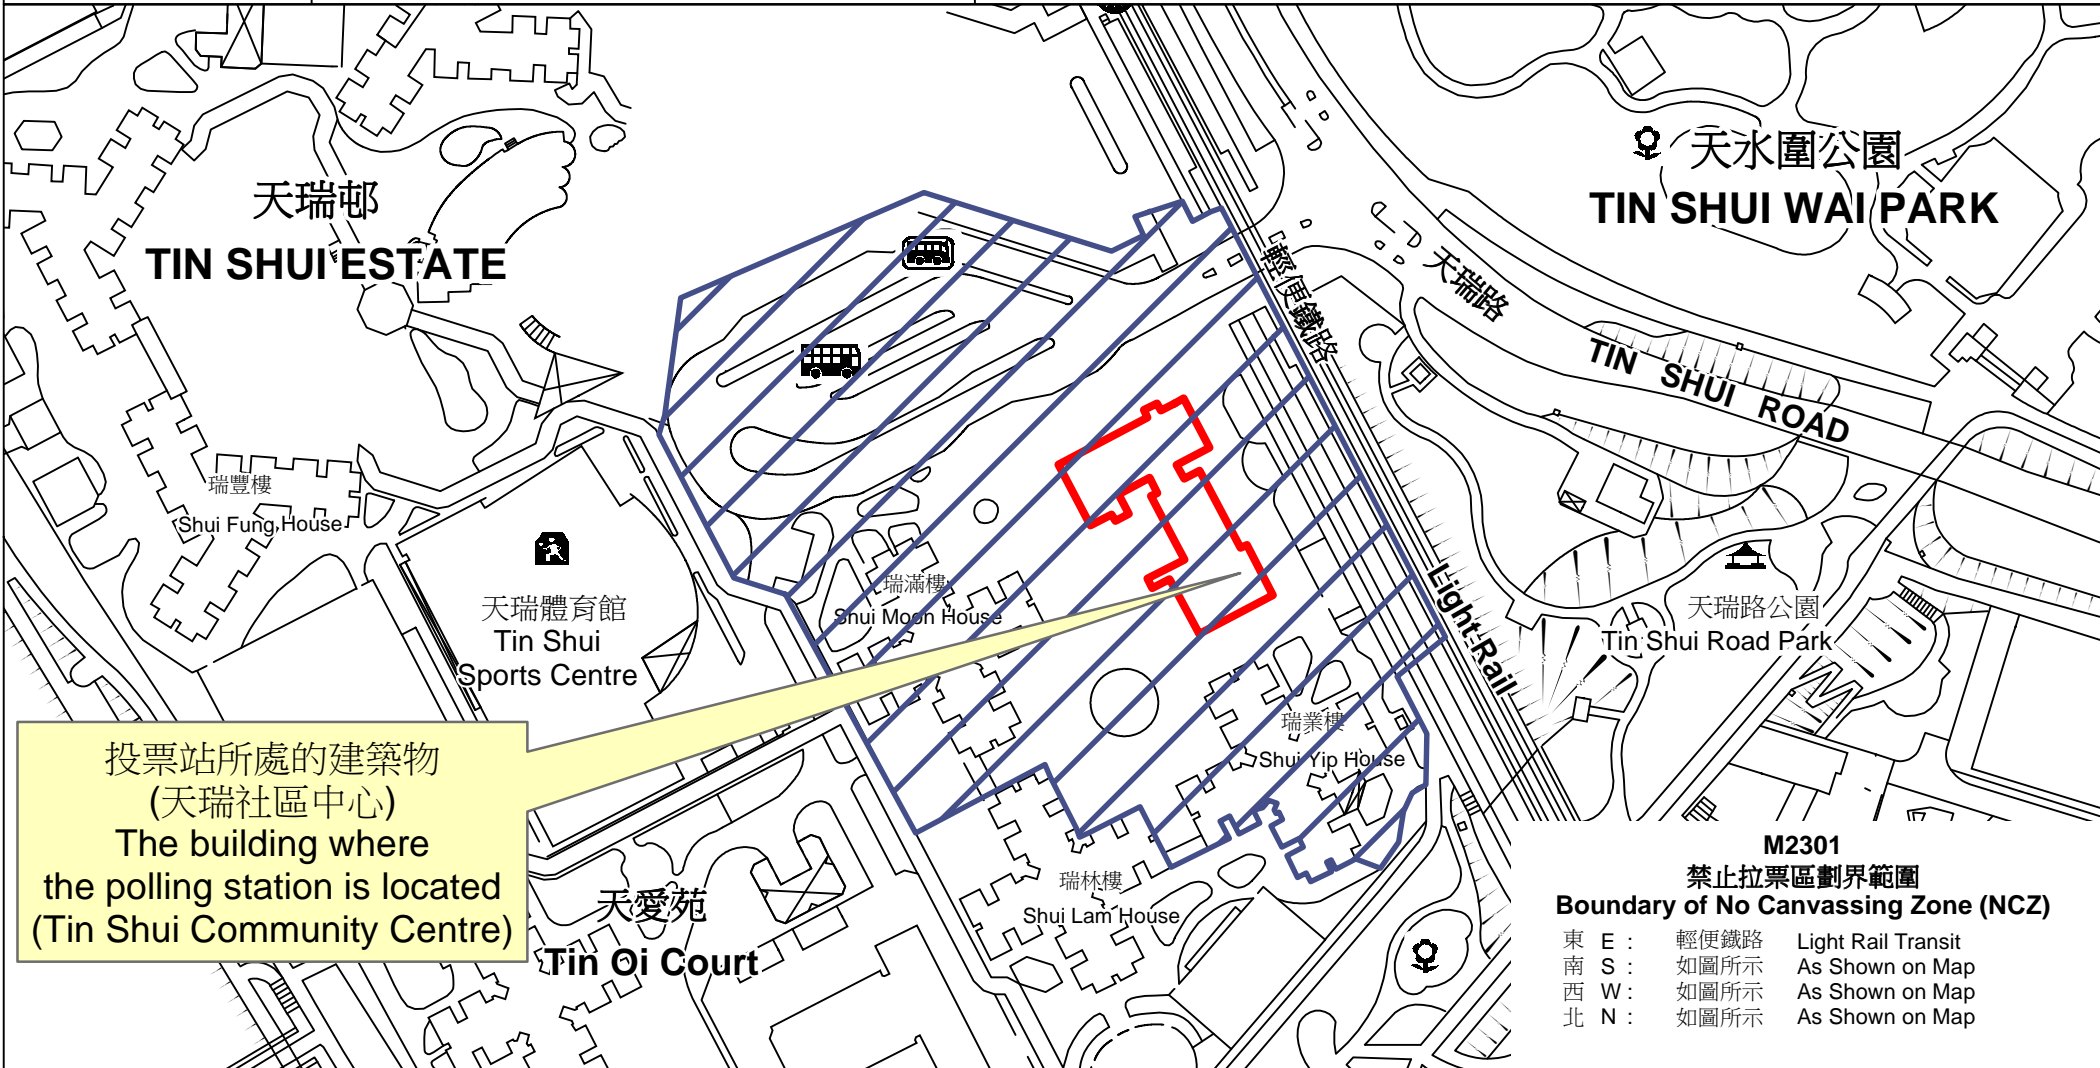

投票站位置圖和禁止拉票區 Polling Station - Location Plan & No Canvassing Zone

<p>投票站編號 Polling Station Code</p> <p>M2301</p>	<p>2021年立法會換屆選舉地方選區編號及名稱 Code & Name of Geographical Constituency for 2021 Legislative Council General Election</p> <p>LC7 新界北 NEW TERRITORIES NORTH</p>	<p>名稱及地址 Name & Address</p> <p>天瑞社區中心 新界元朗天水圍天瑞邨地下 Tin Shui Community Centre G/F, Tin Shui Estate, Tin Shui Wai, Yuen Long, New Territories</p>
---	--	--

 禁止拉票區
No Canvassing Zone