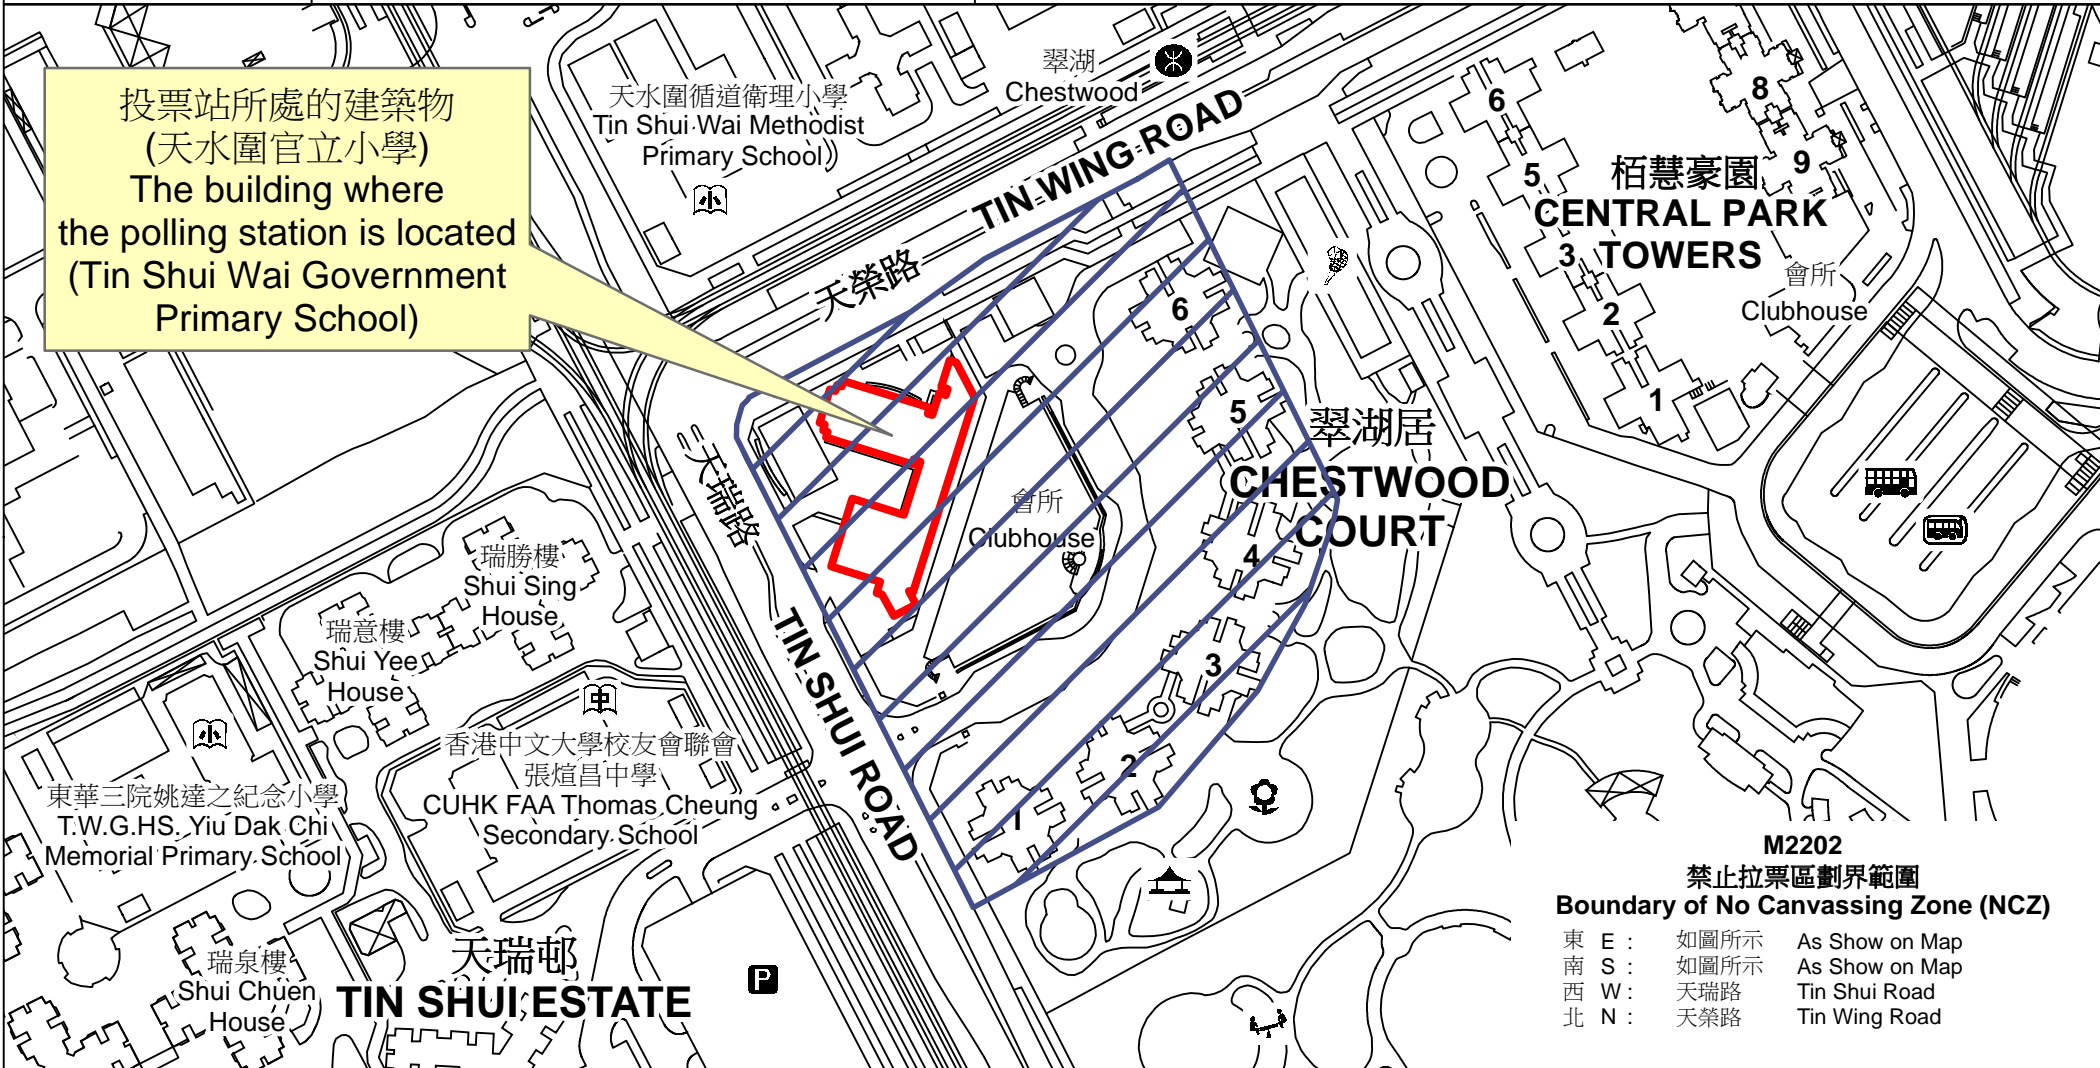

投票站位置圖和禁止拉票區 Polling Station - Location Plan & No Canvassing Zone

投票站編號 Polling Station Code	2021年立法會換屆選舉地方選區編號及名稱 Code & Name of Geographical Constituency for 2021 Legislative Council General Election	名稱及地址 Name & Address
M2202	LC7 新界北 NEW TERRITORIES NORTH	天水圍官立小學 新界元朗天水圍天瑞路8號地下 Tin Shui Wai Government Primary School G/F, 8 Tin Shui Road, Tin Shui Wai, Yuen Long, New Territories

投票站所處的建築物
(天水圍官立小學)
The building where
the polling station is located
(Tin Shui Wai Government
Primary School)

M2202
禁止拉票區劃界範圍
Boundary of No Canvassing Zone (NCZ)

東 E :	如圖所示	As Show on Map
南 S :	如圖所示	As Show on Map
西 W :	天瑞路	Tin Shui Road
北 N :	天榮路	Tin Wing Road

 禁止拉票區
No Canvassing Zone