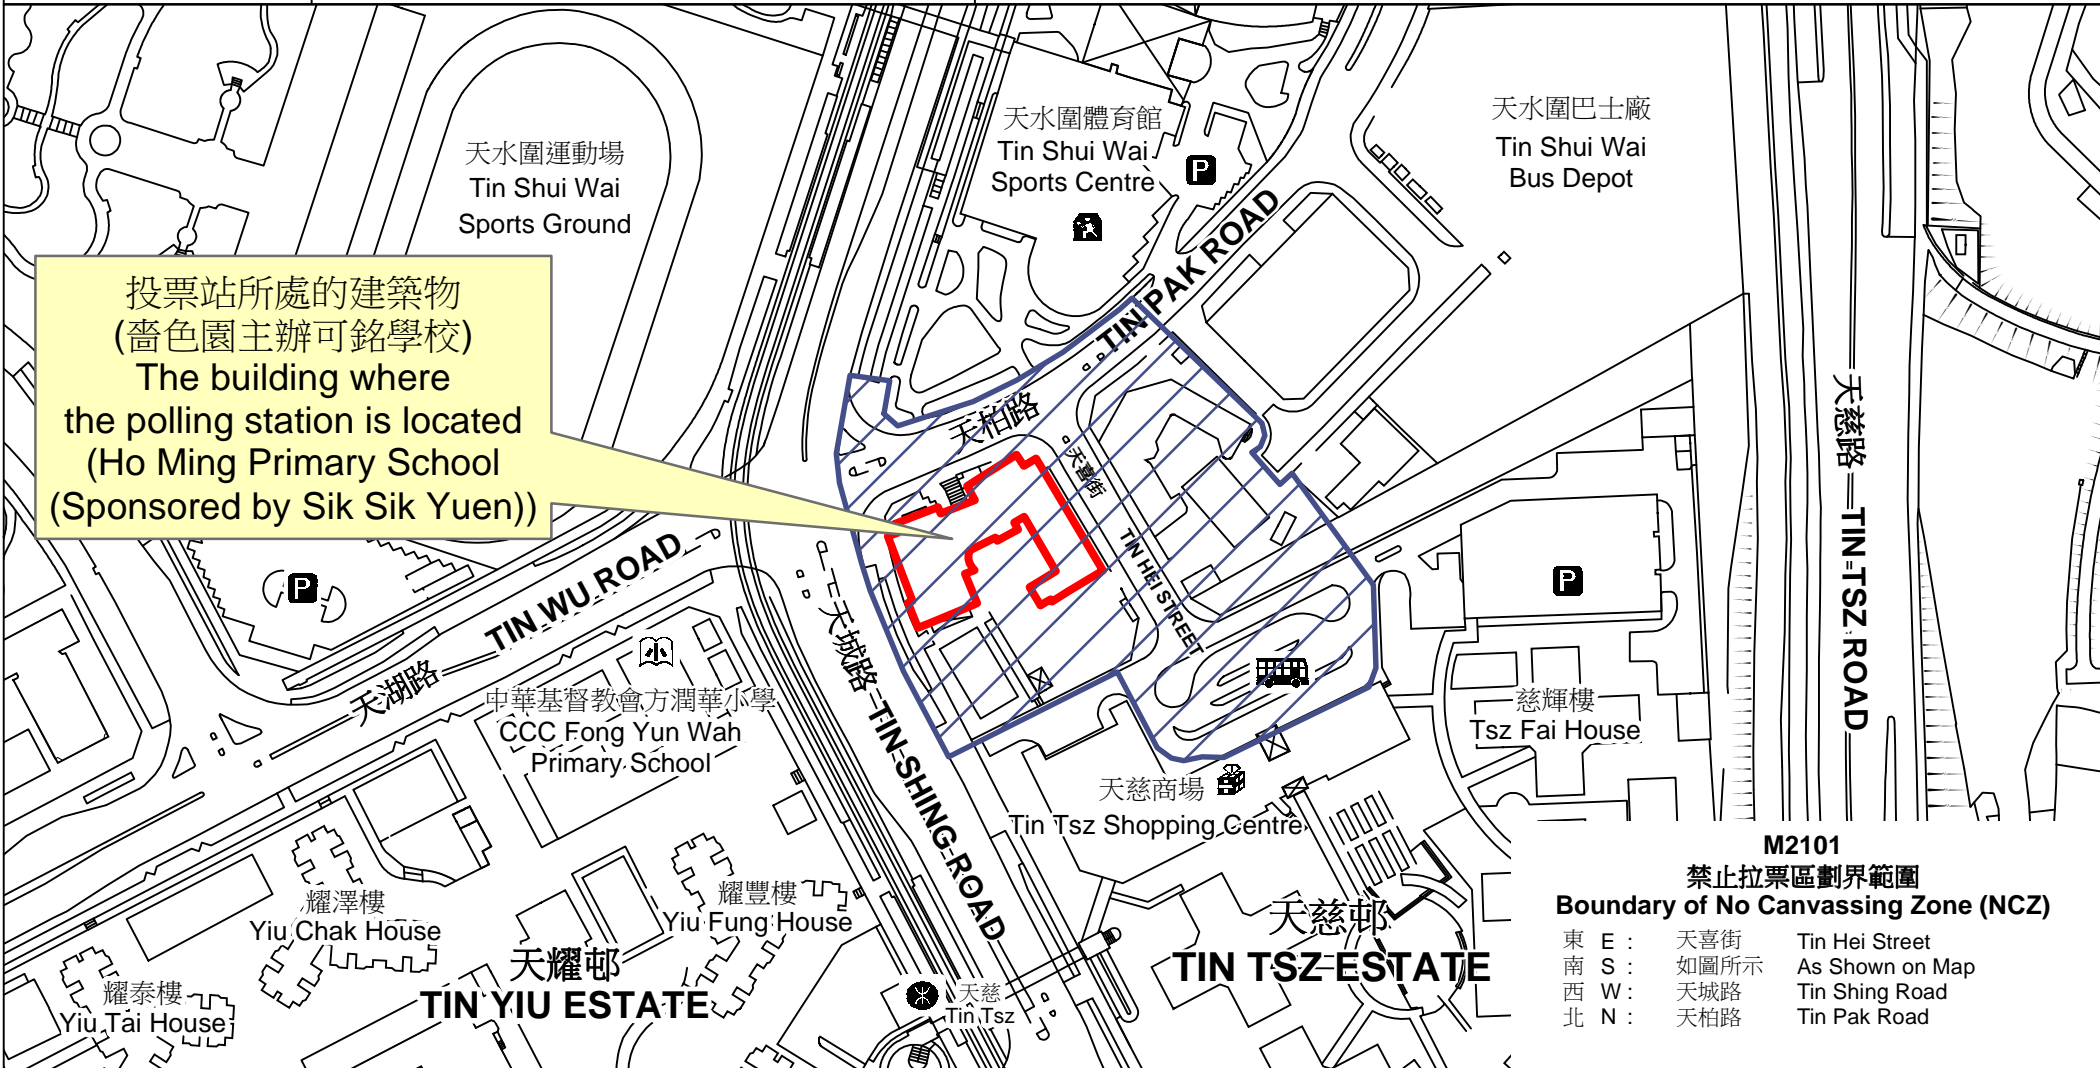

# 投票站位置圖和禁止拉票區 Polling Station - Location Plan & No Canvassing Zone

投票站編號 Polling Station Code	2021年立法會換屆選舉地方選區編號及名稱 Code & Name of Geographical Constituency for 2021 Legislative Council General Election	名稱及地址 Name & Address
<p><b>M2101</b></p>	<p><b>LC7</b> 新界北 <b>NEW TERRITORIES NORTH</b></p>	<p>                     齋色園主辦可銘學校                      新界元朗天水圍天柏路2號地下  <b>Ho Ming Primary School (Sponsored by Sik Sik Yuen)</b>                      G/F, 2 Tin Pak Road, Tin Shui Wai, Yuen Long, New Territories                 </p>

 禁止拉票區  
No Canvassing Zone