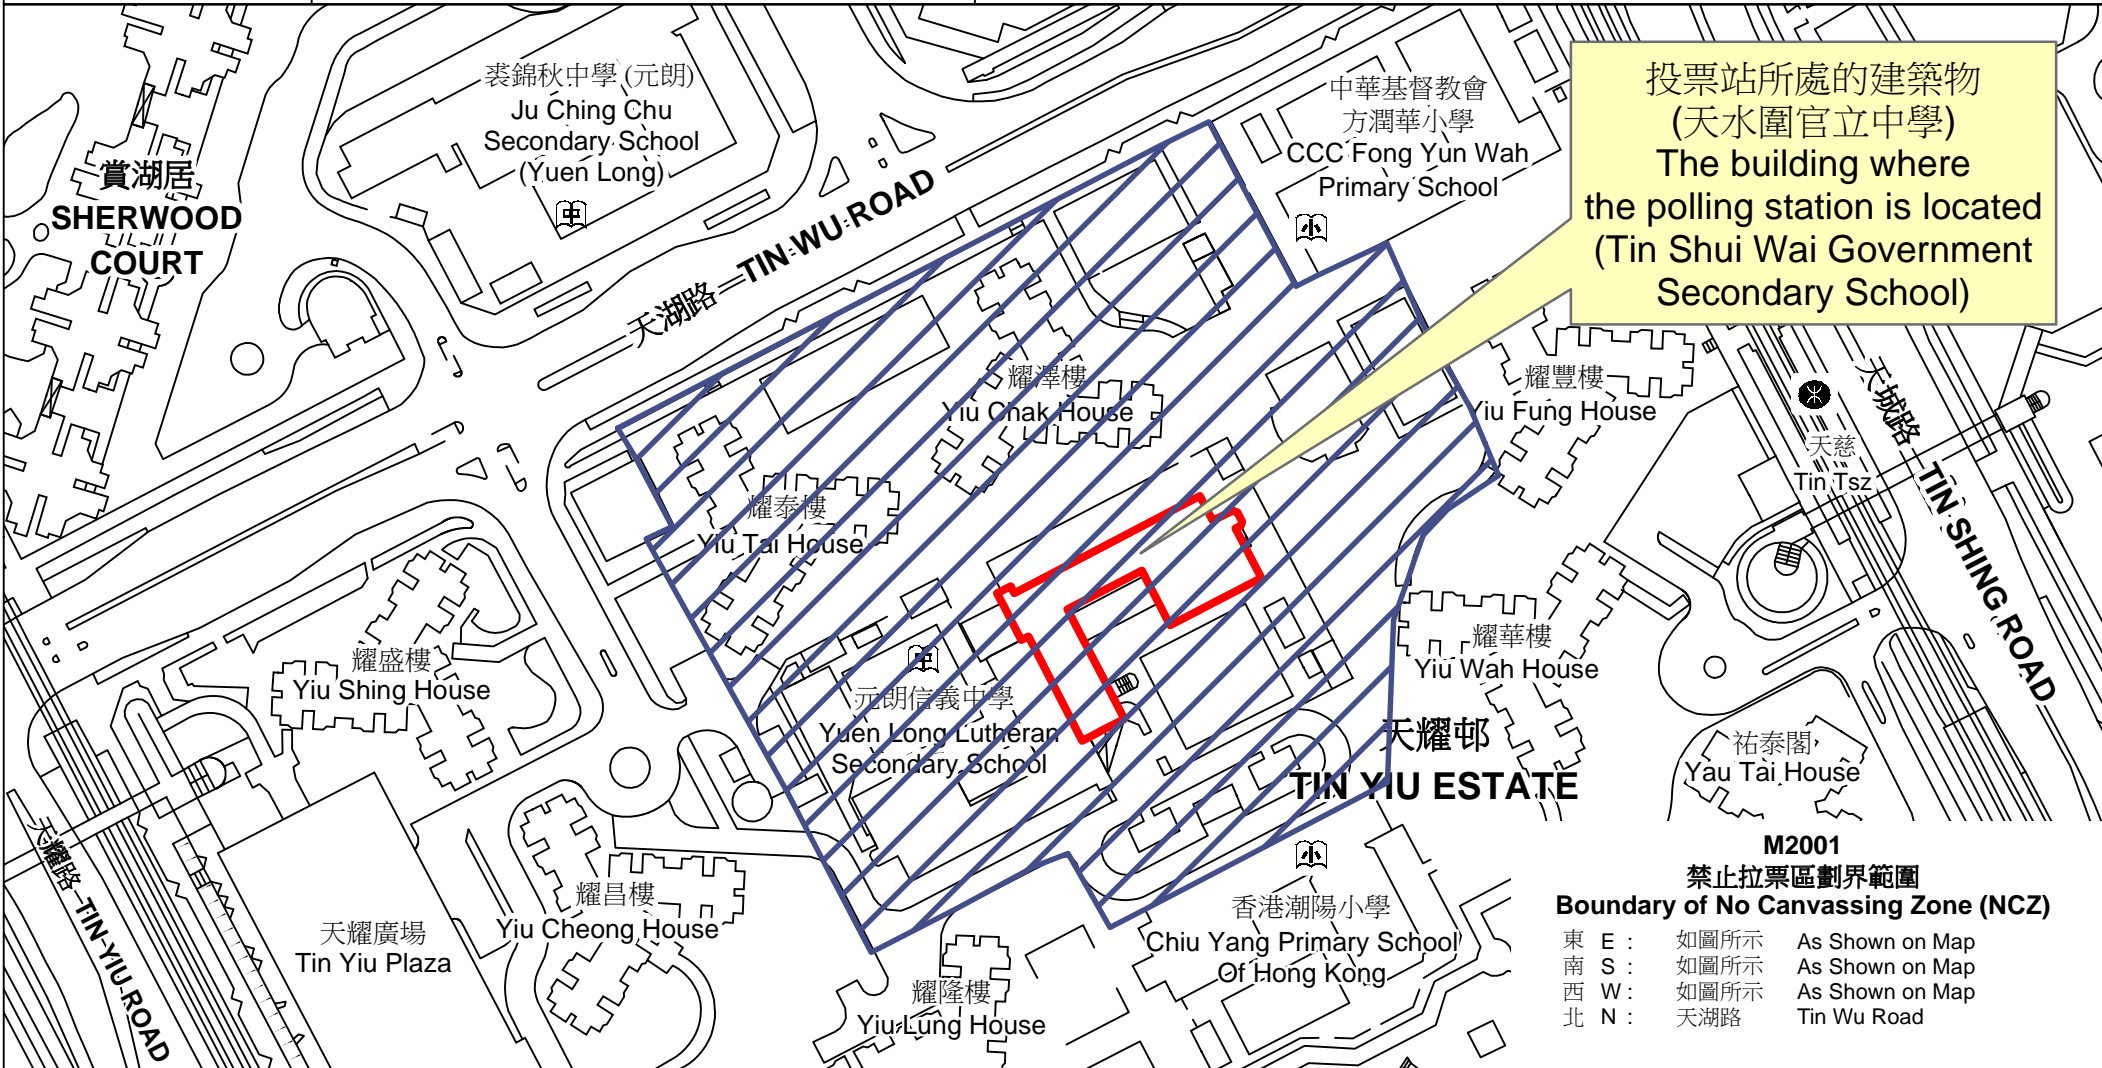

投票站位置圖和禁止拉票區 Polling Station - Location Plan & No Canvassing Zone

投票站編號 Polling Station Code M2001	2021年立法會換屆選舉地方選區編號及名稱 Code & Name of Geographical Constituency for 2021 Legislative Council General Election LC7 新界北 NEW TERRITORIES NORTH	名稱及地址 Name & Address 天水圍官立中學 新界元朗天水圍天耀邨第2期天水圍官立中學地下 Tin Shui Wai Government Secondary School G/F, Tin Shui Wai Government Secondary School, Phase 2, Tin Yiu Estate, Tin Shui Wai, Yuen Long, New Territories
---	--	--

投票站所處的建築物
(天水圍官立中學)
The building where
the polling station is located
(Tin Shui Wai Government
Secondary School)

**M2001
 禁止拉票區劃界範圍
 Boundary of No Canvassing Zone (NCZ)**

東 E :	如圖所示	As Shown on Map
南 S :	如圖所示	As Shown on Map
西 W :	如圖所示	As Shown on Map
北 N :	天湖路	Tin Wu Road

 禁止拉票區
No Canvassing Zone