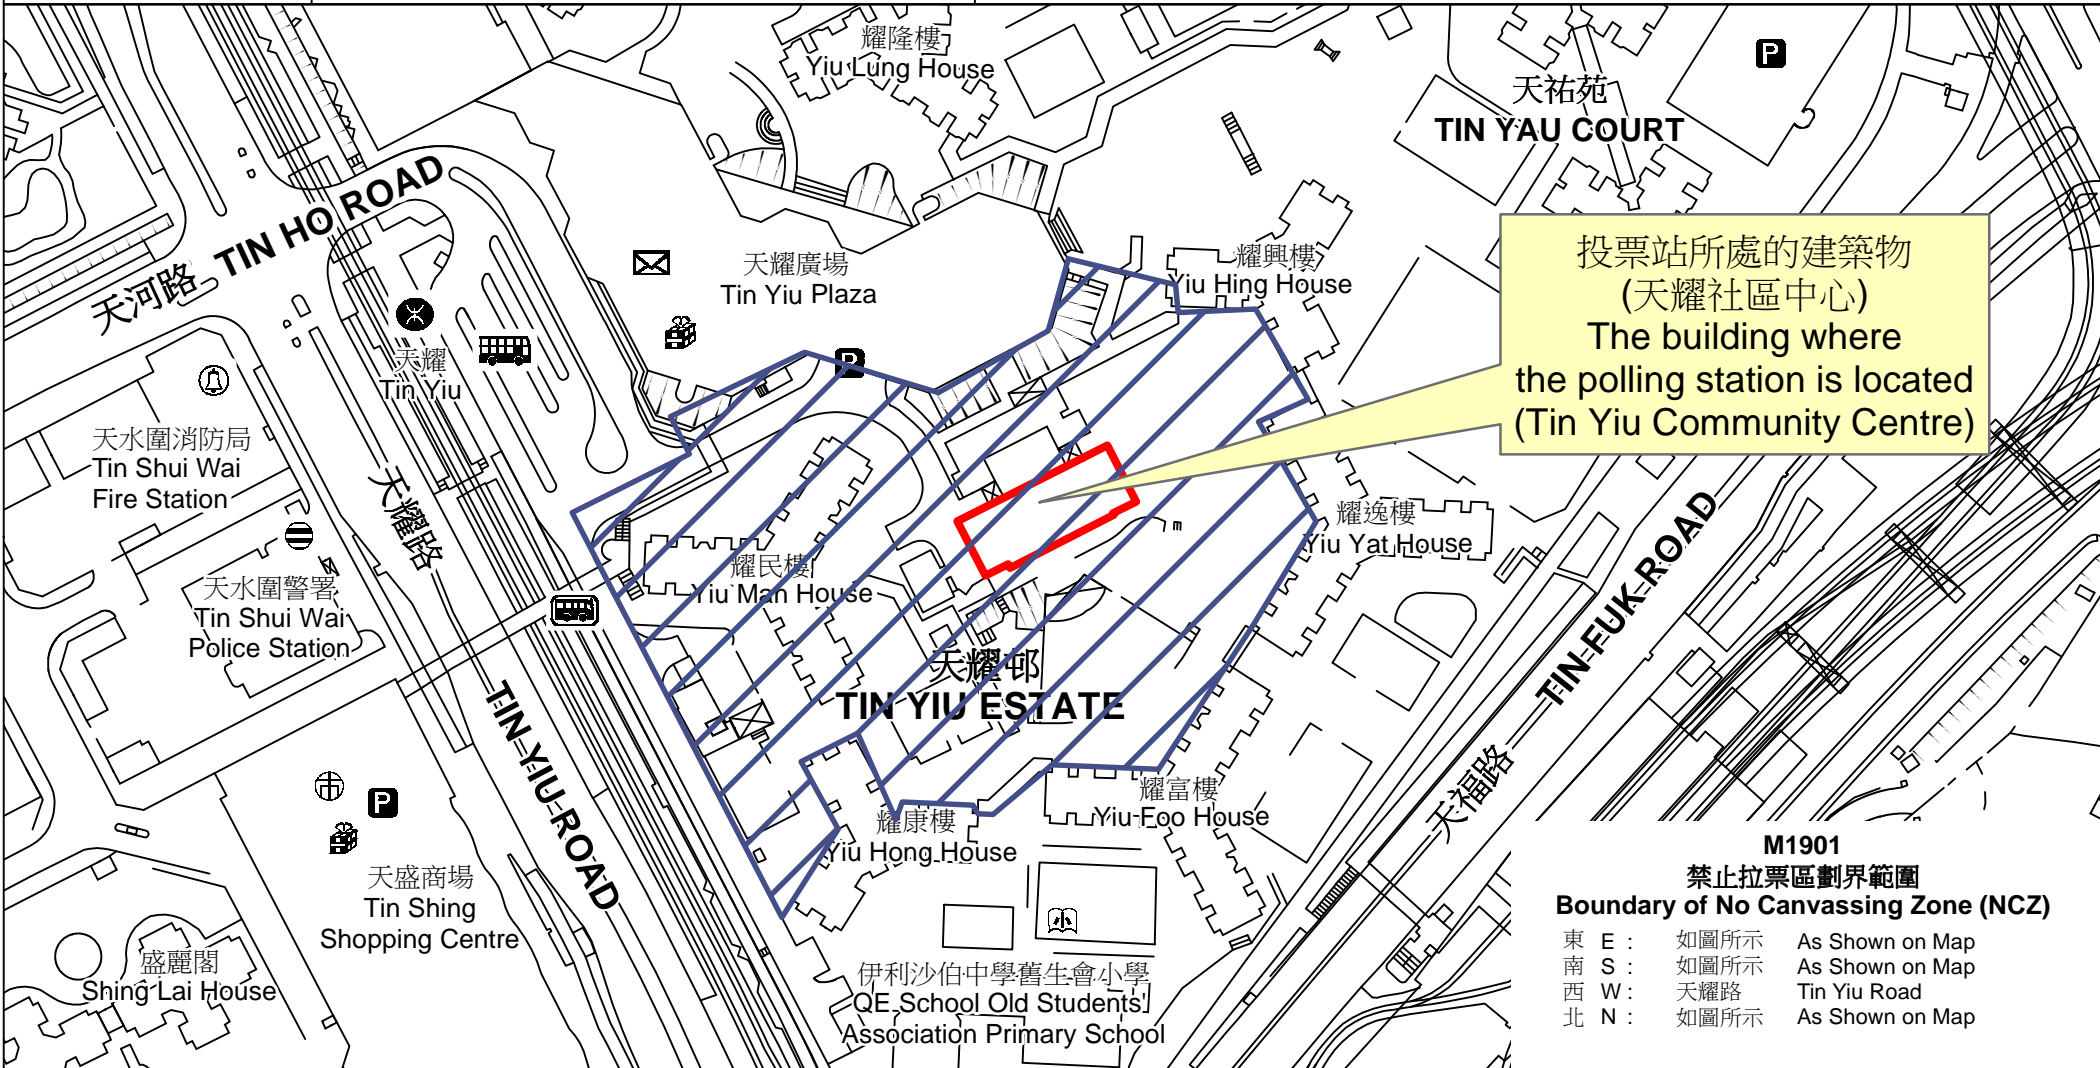

投票站位置圖和禁止拉票區 Polling Station - Location Plan & No Canvassing Zone

投票站編號 Polling Station Code	2021年立法會換屆選舉地方選區編號及名稱 Code & Name of Geographical Constituency for 2021 Legislative Council General Election	名稱及地址 Name & Address
<p>M1901</p>	<p>LC7 新界北 NEW TERRITORIES NORTH</p>	<p>天耀社區中心 新界元朗天水圍天耀邨天耀社區中心地下 Tin Yiu Community Centre G/F, Tin Yiu Community Centre, Tin Yiu Estate, Tin Shui Wai, Yuen Long, New Territories</p>

投票站所處的建築物
(天耀社區中心)
The building where
the polling station is located
(Tin Yiu Community Centre)

M1901
禁止拉票區劃界範圍
Boundary of No Canvassing Zone (NCZ)

東 E :	如圖所示	As Shown on Map
南 S :	如圖所示	As Shown on Map
西 W :	天耀路	Tin Yiu Road
北 N :	如圖所示	As Shown on Map

 禁止拉票區
No Canvassing Zone