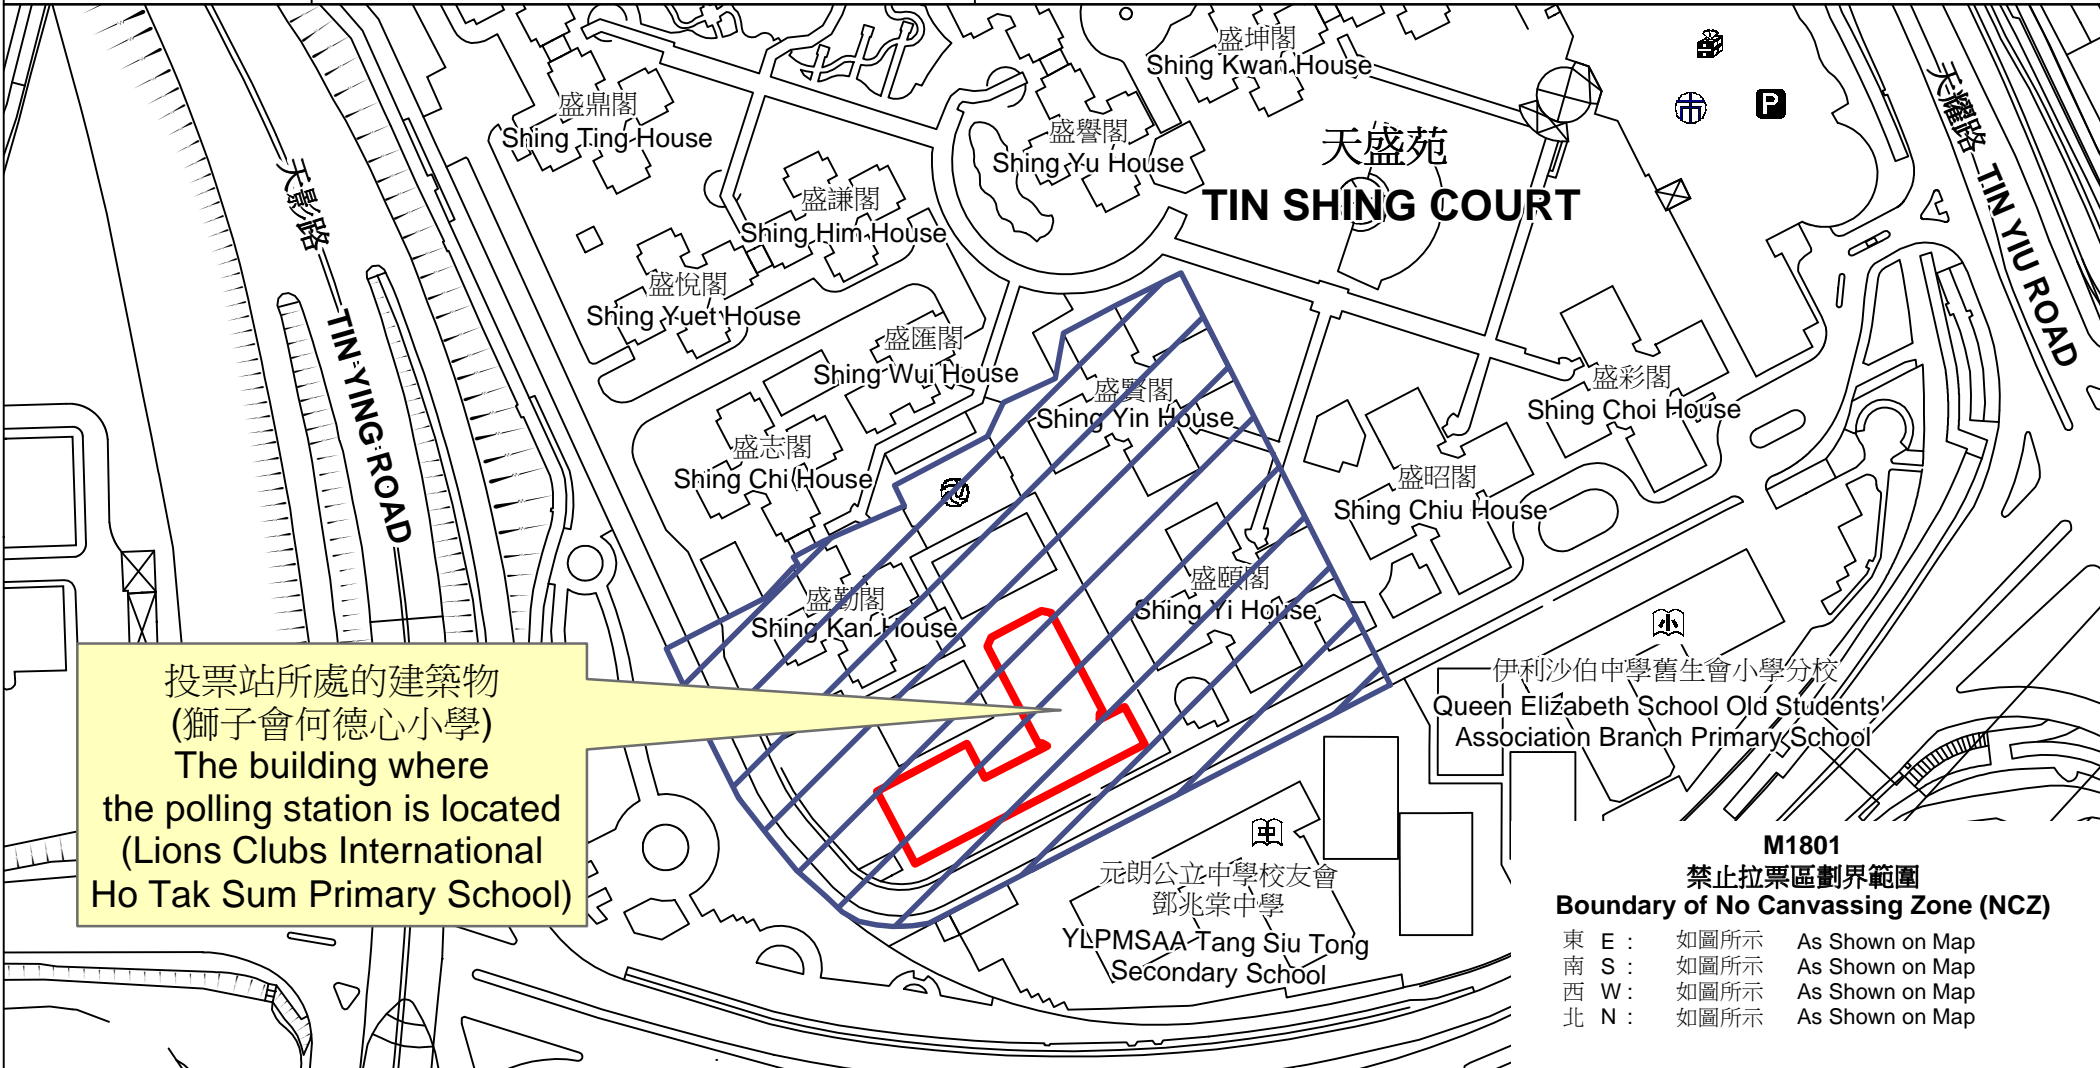

投票站位置圖和禁止拉票區 Polling Station - Location Plan & No Canvassing Zone

投票站編號 Polling Station Code M1801	2021年立法會換屆選舉地方選區編號及名稱 Code & Name of Geographical Constituency for 2021 Legislative Council General Election LC7 新界北 NEW TERRITORIES NORTH	名稱及地址 Name & Address 獅子會何德心小學 新界元朗天水圍第3區天盛苑第2校舍1樓 Lions Clubs International Ho Tak Sum Primary School 1/F, PS2, Tin Shing Court, Area 3, Tin Shui Wai, Yuen Long, New Territories
---	--	---

投票站所處的建築物
(獅子會何德心小學)
The building where
the polling station is located
(Lions Clubs International
Ho Tak Sum Primary School)

M1801
禁止拉票區劃界範圍
Boundary of No Canvassing Zone (NCZ)
東 E : 如圖所示 As Shown on Map
南 S : 如圖所示 As Shown on Map
西 W : 如圖所示 As Shown on Map
北 N : 如圖所示 As Shown on Map

 禁止拉票區
No Canvassing Zone