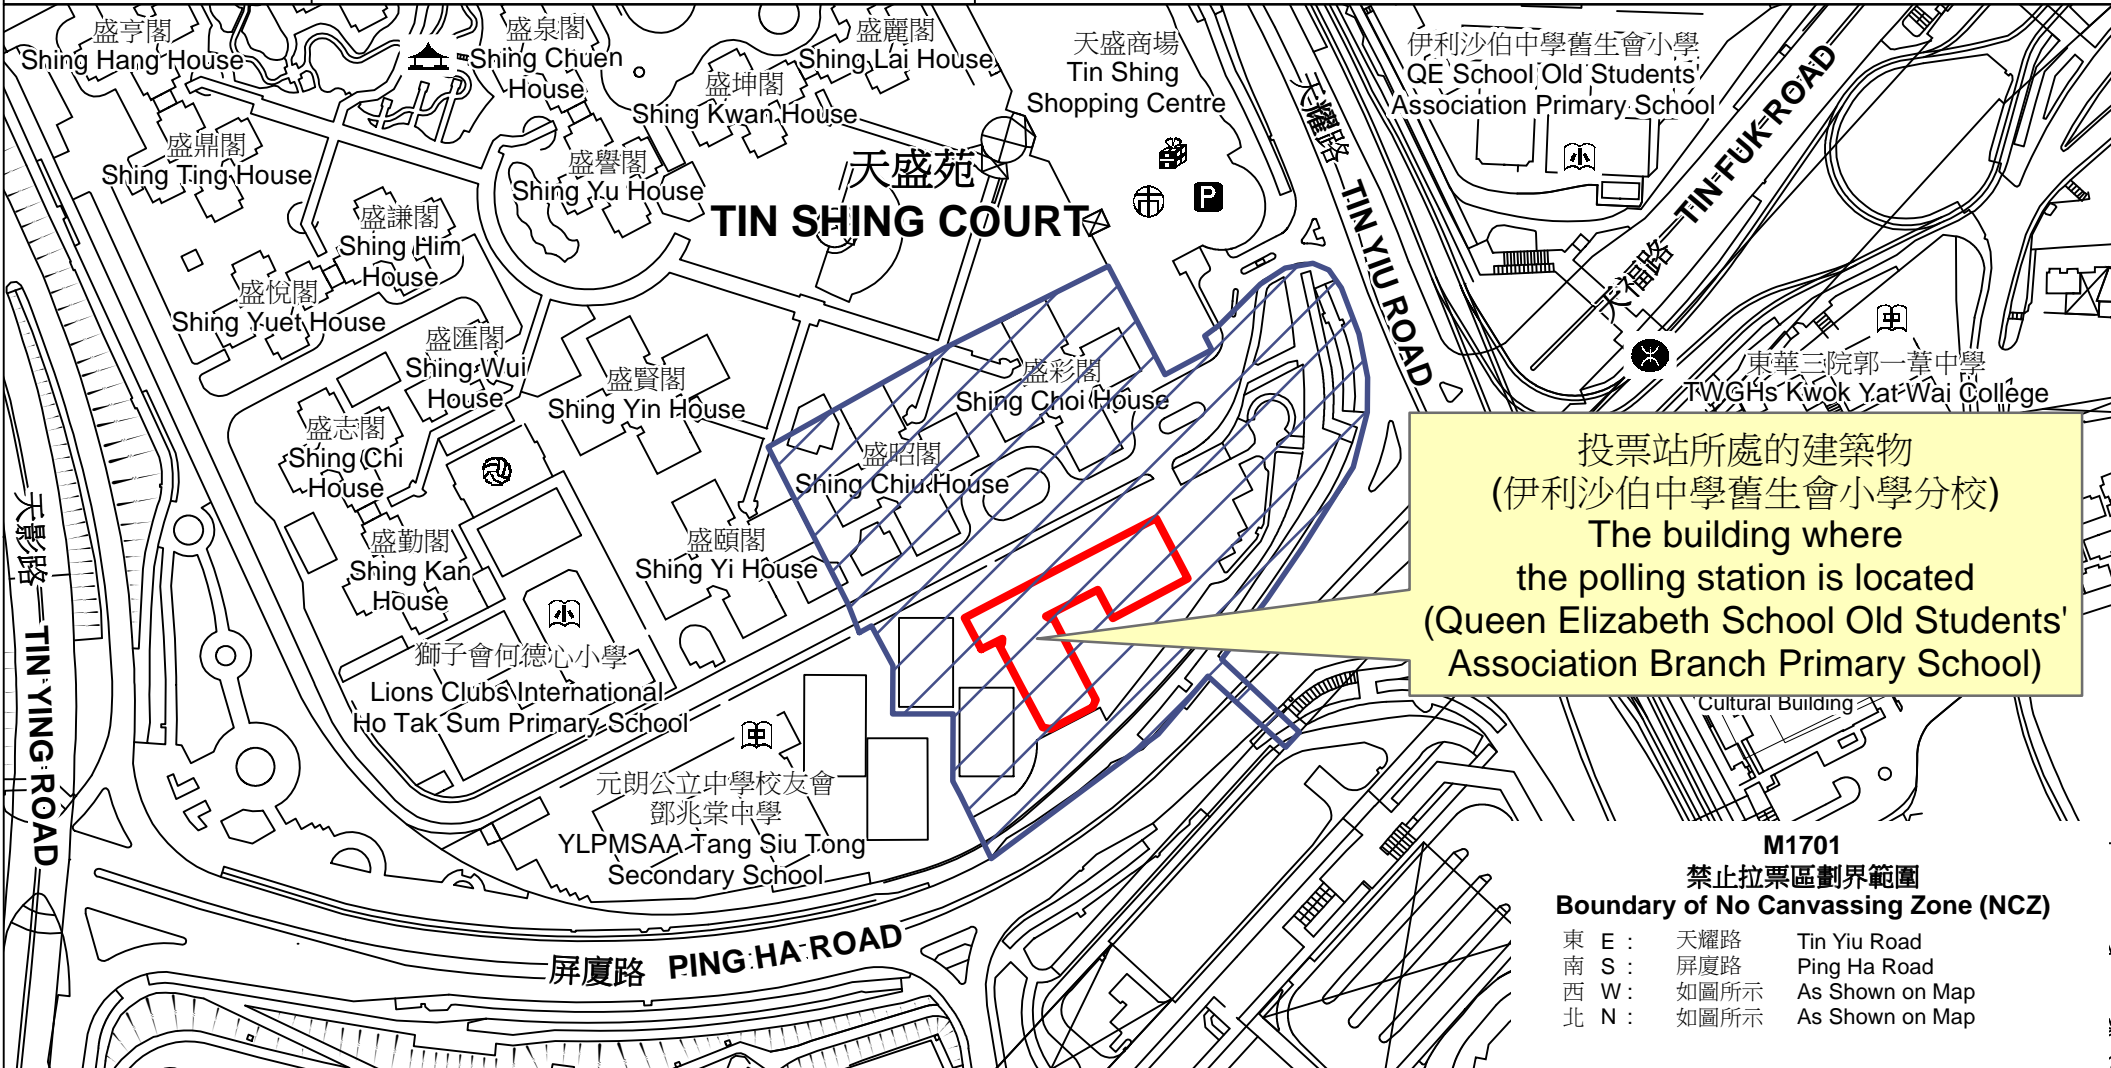

投票站位置圖和禁止拉票區 Polling Station - Location Plan & No Canvassing Zone

<p>投票站編號 Polling Station Code</p> <p><b>M1701</b></p>	<p>2021年立法會換屆選舉地方選區編號及名稱 Code &amp; Name of Geographical Constituency for 2021 Legislative Council General Election</p> <p><b>LC7</b> 新界北 <b>NEW TERRITORIES NORTH</b></p>	<p>名稱及地址 Name &amp; Address</p> <p>伊利沙伯中學舊生會小學分校 新界元朗天水圍第4期第3區伊利沙伯中學舊生會小學分校地下 <b>Queen Elizabeth School Old Students' Association Branch Primary School</b> G/F, Queen Elizabeth School Old Students' Association Branch Primary School, Area 3, Phase 4, Tin Shui Wai, Yuen Long, New Territories</p>
-----------------------------------------------------------	----------------------------------------------------------------------------------------------------------------------------------------------------------------------------------------	------------------------------------------------------------------------------------------------------------------------------------------------------------------------------------------------------------------------------------------------------------------------------------------------------------------------

 禁止拉票區  
No Canvassing Zone