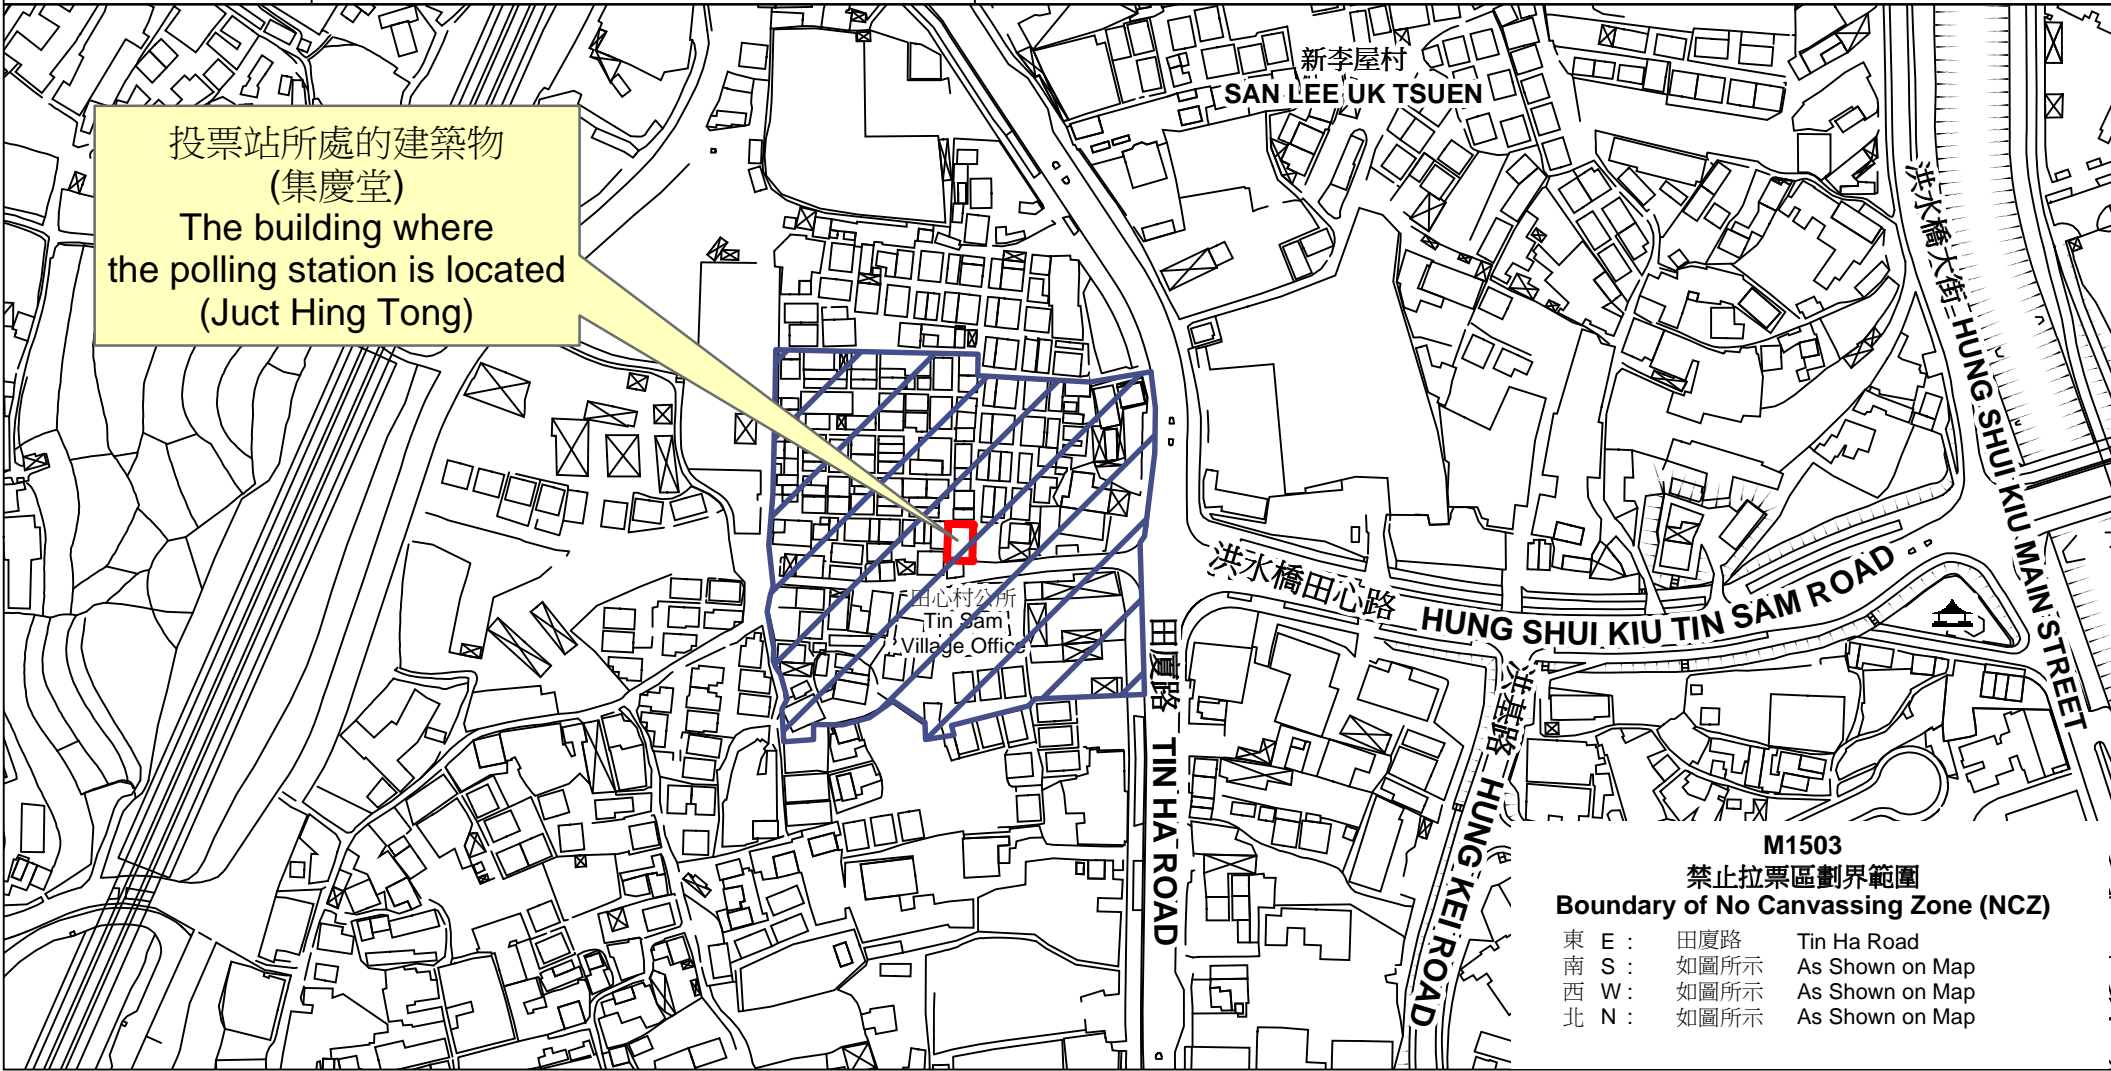

投票站位置圖和禁止拉票區 Polling Station - Location Plan & No Canvassing Zone

投票站編號 Polling Station Code M1503	2021年立法會換屆選舉地方選區編號及名稱 Code & Name of Geographical Constituency for 2021 Legislative Council General Election LC7 新界北 NEW TERRITORIES NORTH	名稱及地址 Name & Address 集慶堂 新界元朗田廈路田心村2號地下 Juct Hing Tong G/F, No. 2, Tin Sum Tsuen, Tin Ha Road, Yuen Long, New Territories
---	--	--

投票站所處的建築物
 (集慶堂)
 The building where
 the polling station is located
 (Juct Hing Tong)

M1503
禁止拉票區劃界範圍
Boundary of No Canvassing Zone (NCZ)
 東 E : 田廈路 Tin Ha Road
 南 S : 如圖所示 As Shown on Map
 西 W : 如圖所示 As Shown on Map
 北 N : 如圖所示 As Shown on Map

 禁止拉票區
 No Canvassing Zone