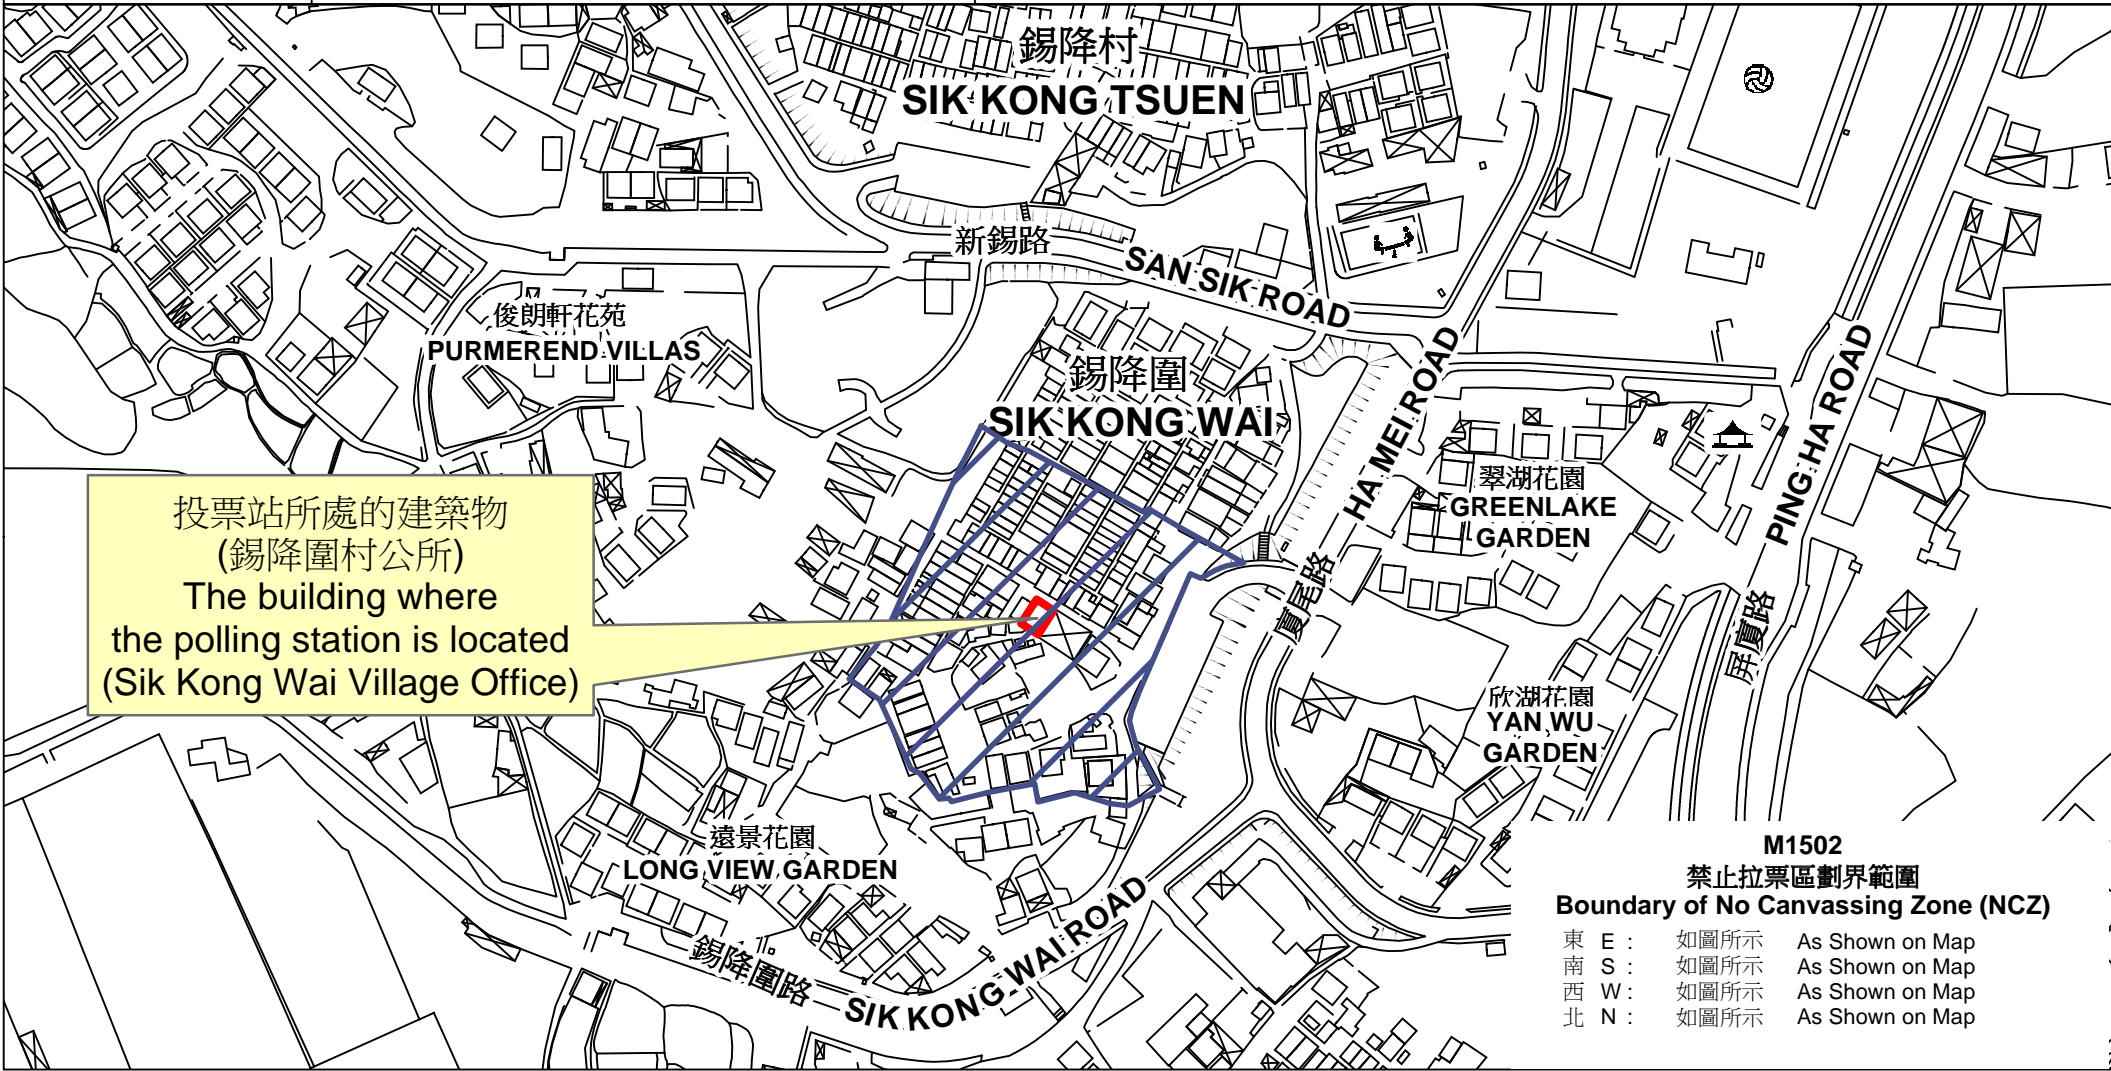

投票站位置圖和禁止拉票區 Polling Station - Location Plan & No Canvassing Zone

投票站編號 Polling Station Code M1502	2021年立法會換屆選舉地方選區編號及名稱 Code & Name of Geographical Constituency for 2021 Legislative Council General Election LC7 新界北 NEW TERRITORIES NORTH	名稱及地址 Name & Address 錫降圍村公所 新界元朗廈村廈尾路錫降圍56號地下 Sik Kong Wai Village Office G/F, 56 Sik Kong Wai, Ha Mei Road, Ha Tsuen, Yuen Long, New Territories
---	--	--

投票站所處的建築物
 (錫降圍村公所)
 The building where
 the polling station is located
 (Sik Kong Wai Village Office)

M1502
禁止拉票區劃界範圍
Boundary of No Canvassing Zone (NCZ)
 東 E : 如圖所示 As Shown on Map
 南 S : 如圖所示 As Shown on Map
 西 W : 如圖所示 As Shown on Map
 北 N : 如圖所示 As Shown on Map

 禁止拉票區
 No Canvassing Zone