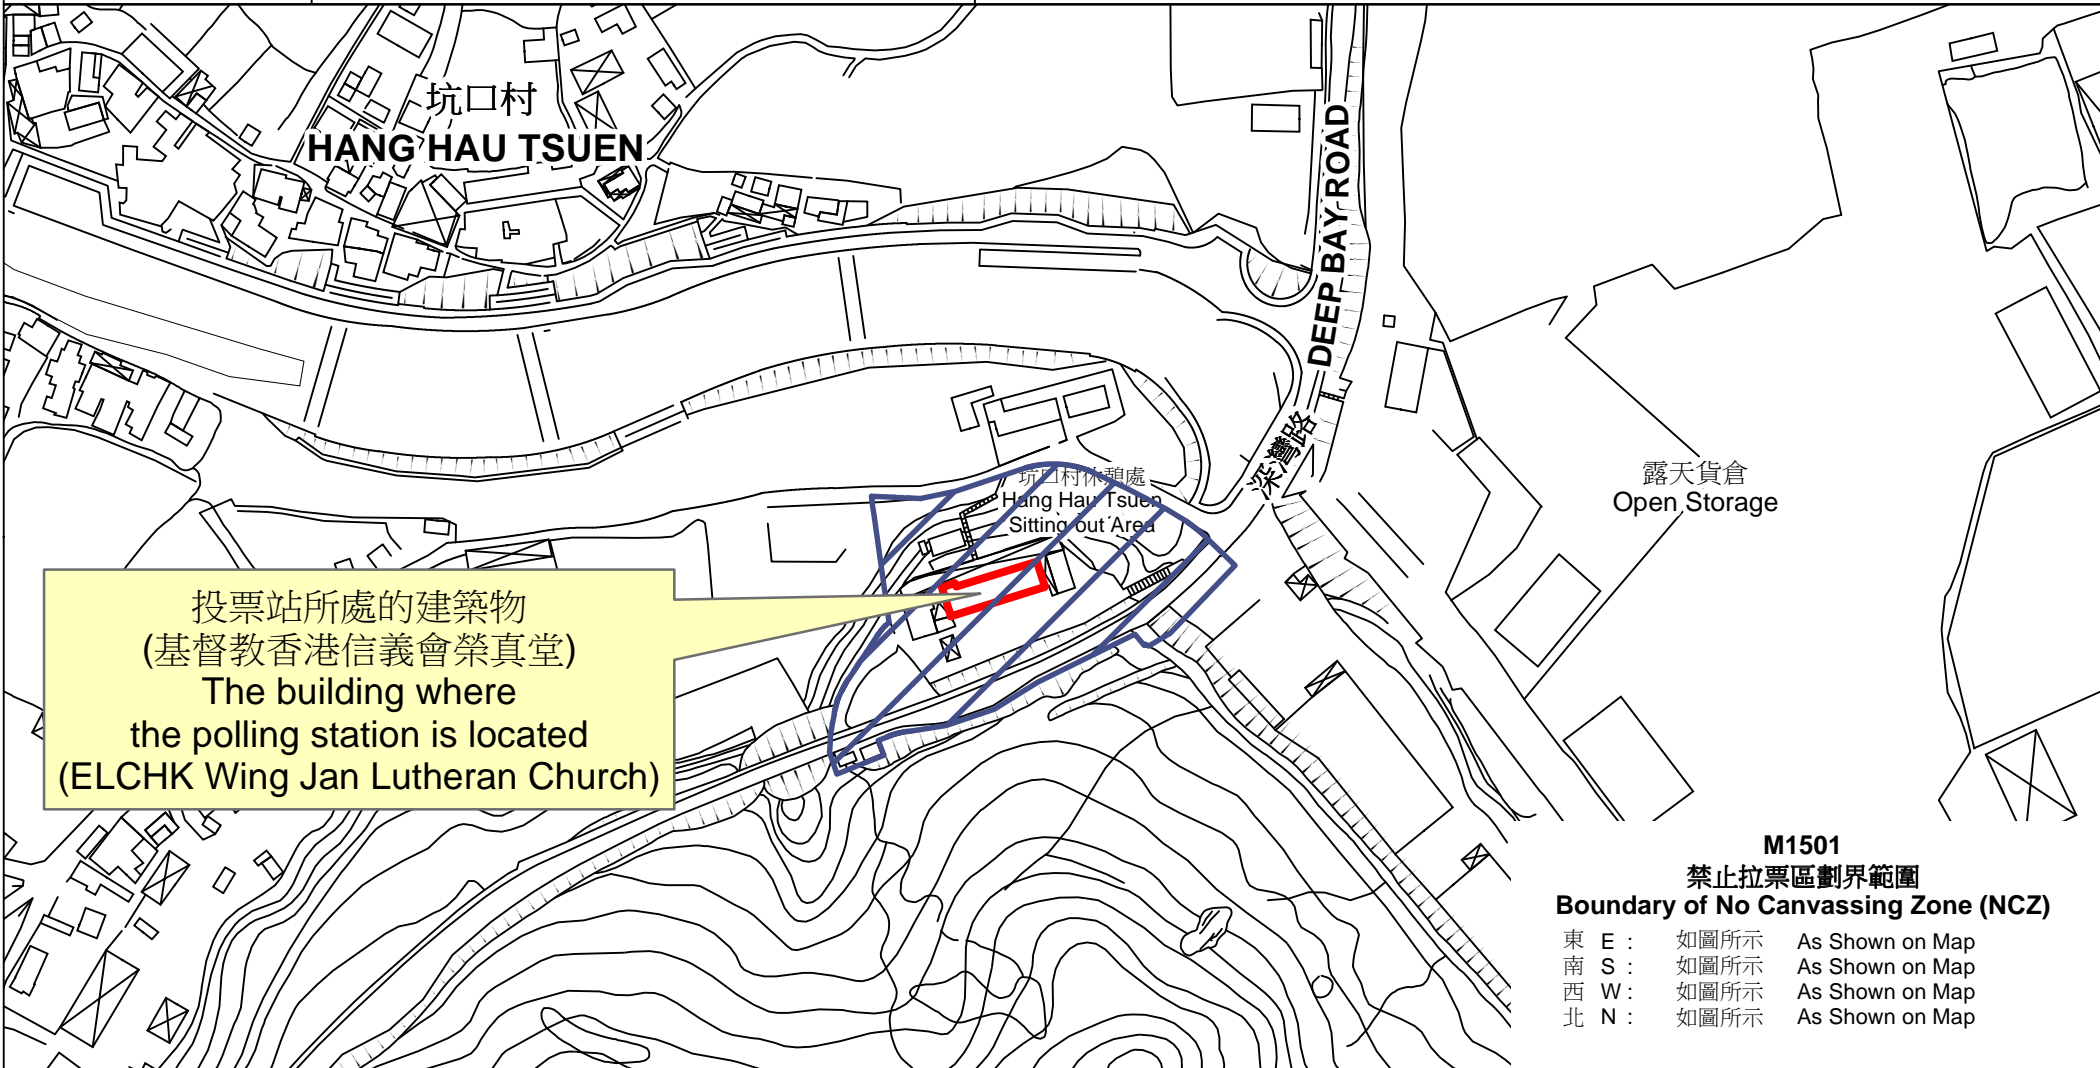

投票站位置圖和禁止拉票區 Polling Station - Location Plan & No Canvassing Zone

投票站編號 Polling Station Code M1501	2021年立法會換屆選舉地方選區編號及名稱 Code & Name of Geographical Constituency for 2021 Legislative Council General Election LC7 新界北 NEW TERRITORIES NORTH	名稱及地址 Name & Address 基督教香港信義會榮真堂 新界元朗流浮山深灣路基督教香港信義會榮真堂地下 ELCHK Wing Jan Lutheran Church G/F, ELCHK Wing Jan Lutheran Church, Deep Bay Road, Lau Fau Shan, Yuen Long, New Territories
---	--	---

投票站所處的建築物
 (基督教香港信義會榮真堂)
 The building where
 the polling station is located
 (ELCHK Wing Jan Lutheran Church)

M1501
禁止拉票區劃界範圍
Boundary of No Canvassing Zone (NCZ)
 東 E : 如圖所示 As Shown on Map
 南 S : 如圖所示 As Shown on Map
 西 W : 如圖所示 As Shown on Map
 北 N : 如圖所示 As Shown on Map

 禁止拉票區
 No Canvassing Zone