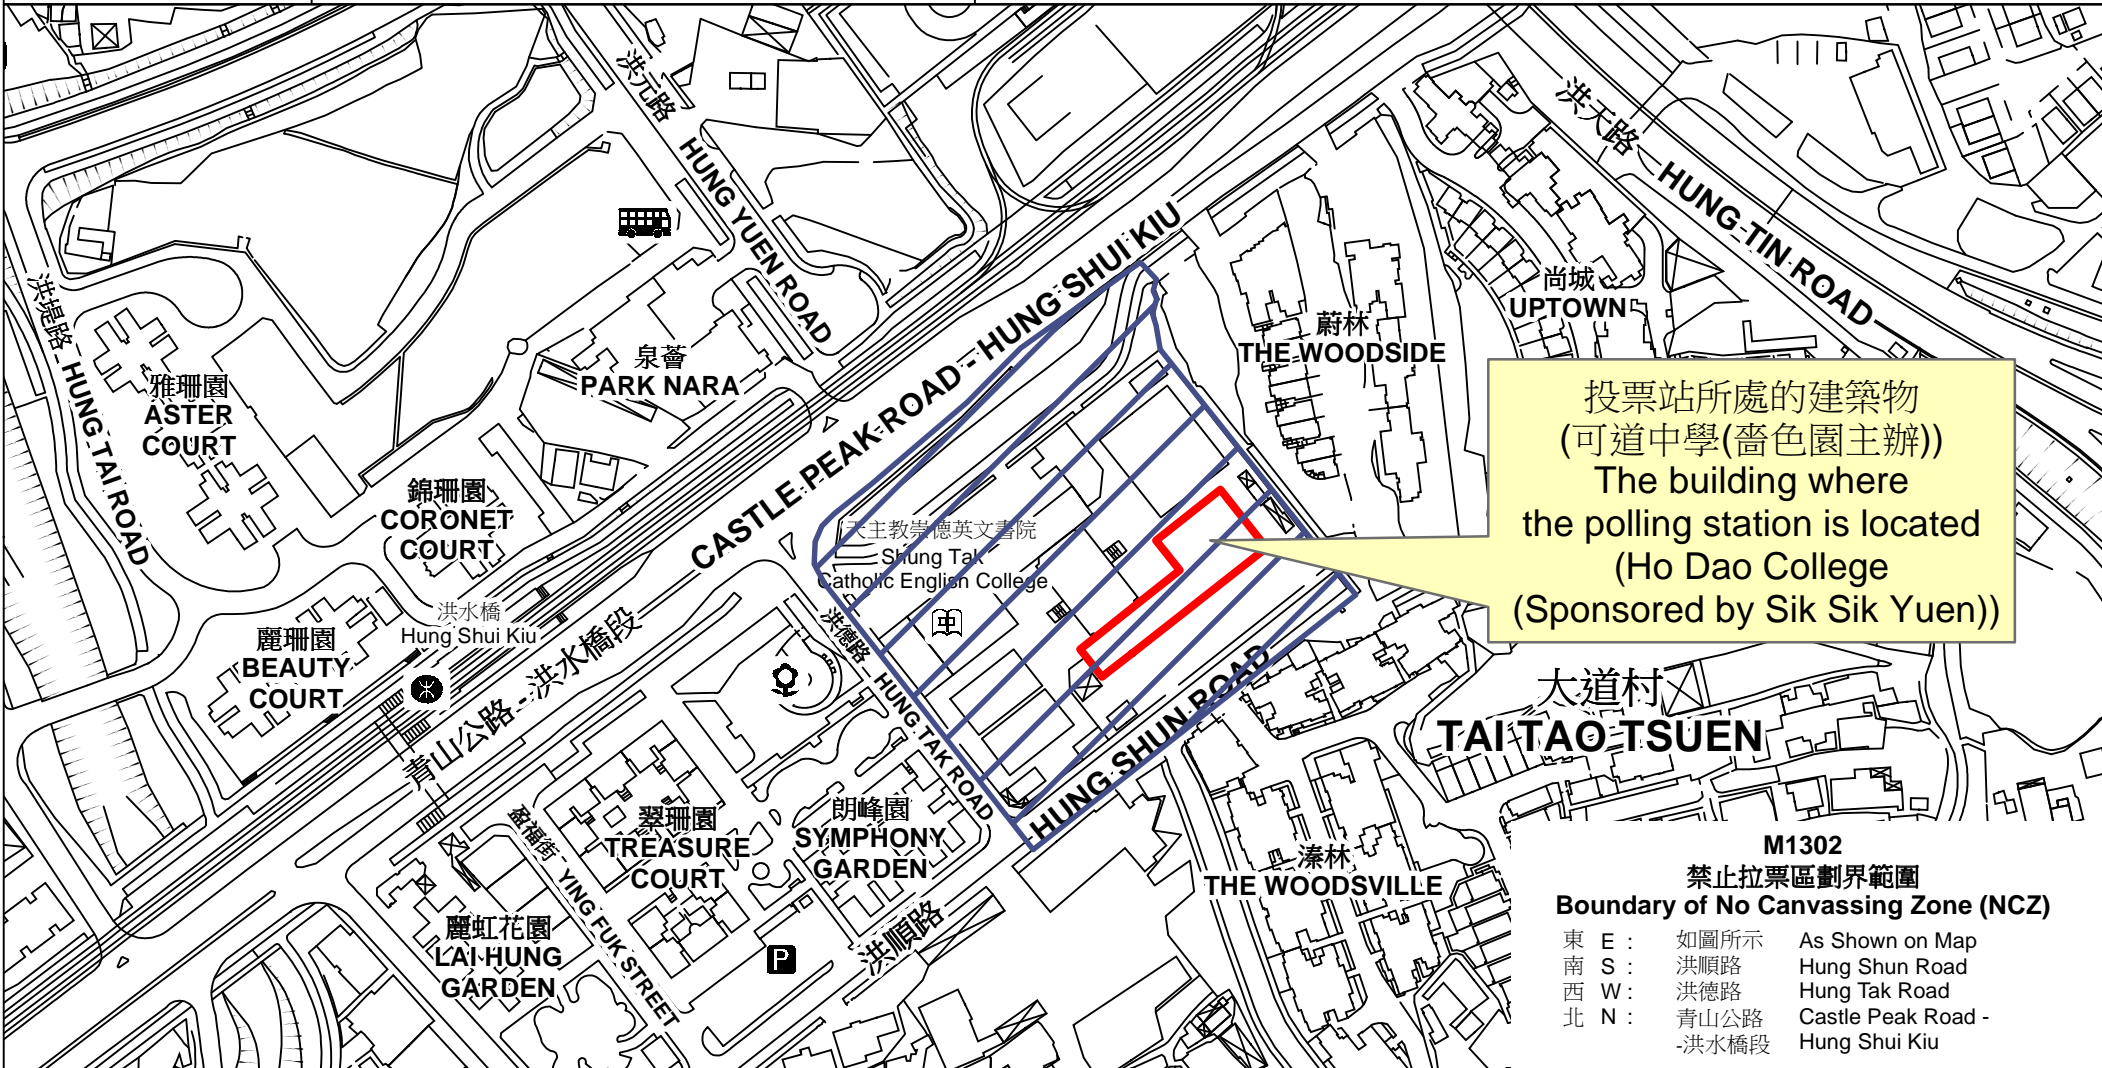

投票站位置圖和禁止拉票區 Polling Station - Location Plan & No Canvassing Zone

| 投票站編號 Polling Station Code | 2021年立法會換屆選舉地方選區編號及名稱 Code & Name of Geographical Constituency for 2021 Legislative Council General Election | 名稱及地址 Name & Address |
|-------------------------------|---|--|
| <p>M1302</p> | <p>LC8 新界西北 NEW TERRITORIES NORTH WEST</p> | <p>可道中學(齋色園主辦) 新界元朗洪水橋洪順路11號地下 Ho Dao College (Sponsored by Sik Sik Yuen) G/F, 11 Hung Shun Road, Hung Shui Kiu, Yuen Long, New Territories</p> |

投票站所處的建築物
(可道中學(齋色園主辦))
The building where
the polling station is located
(Ho Dao College
(Sponsored by Sik Sik Yuen))

M1302
禁止拉票區劃界範圍
Boundary of No Canvassing Zone (NCZ)

| | | |
|-------|---------------|-------------------------------------|
| 東 E : | 如圖所示 | As Shown on Map |
| 南 S : | 洪順路 | Hung Shun Road |
| 西 W : | 洪德路 | Hung Tak Road |
| 北 N : | 青山公路 -洪水橋段 | Castle Peak Road - Hung Shui Kiu |

 禁止拉票區
No Canvassing Zone