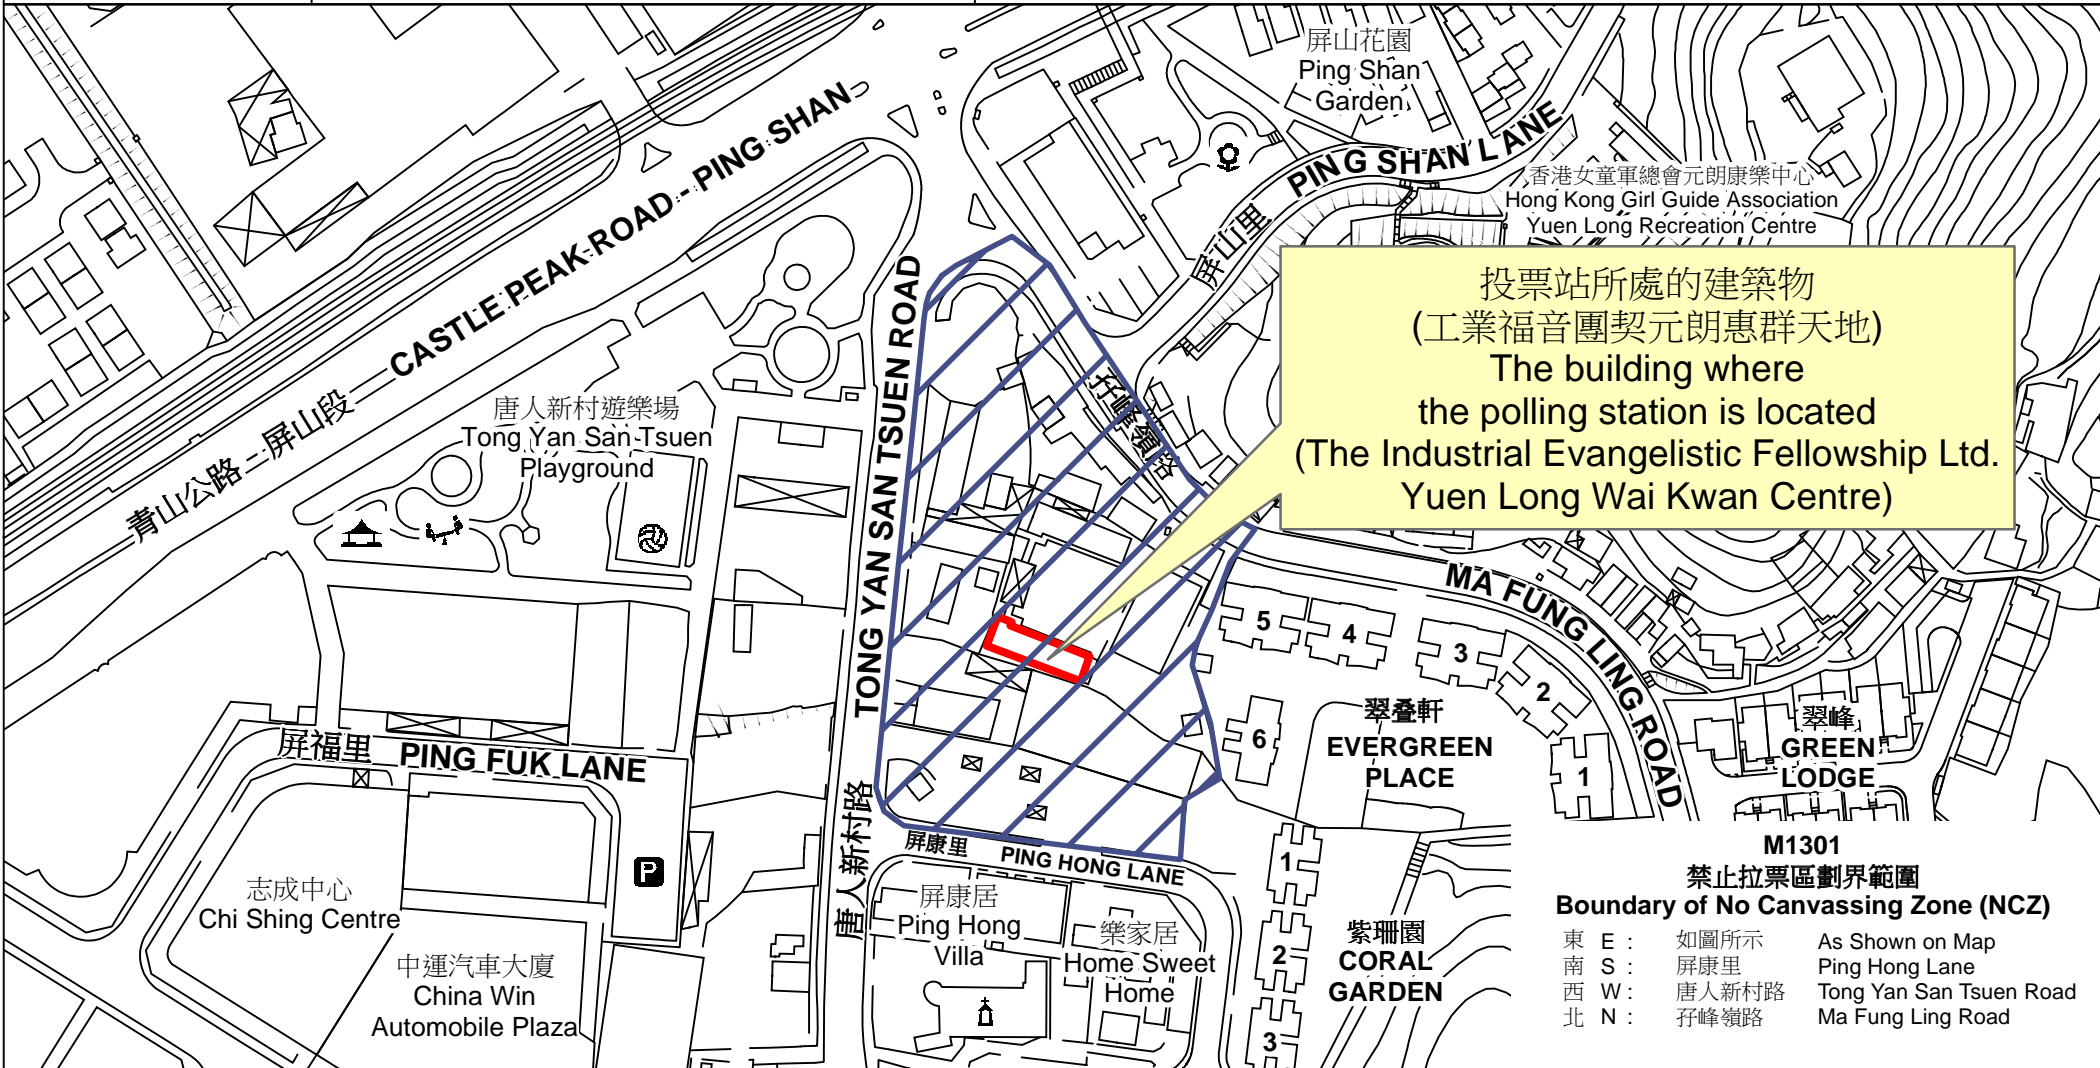

投票站位置圖和禁止拉票區 Polling Station - Location Plan & No Canvassing Zone

投票站編號 Polling Station Code	2021年立法會換屆選舉地方選區編號及名稱 Code & Name of Geographical Constituency for 2021 Legislative Council General Election	名稱及地址 Name & Address
M1301	LC8 新界西北 NEW TERRITORIES NORTH WEST	工業福音團契元朗惠群天地 新界元朗屏山孖峰嶺路16號地下 The Industrial Evangelistic Fellowship Ltd. Yuen Long Wai Kwan Centre G/F, 16 Ma Fung Ling Road, Ping Shan, Yuen Long, New Territories

投票站所處的建築物
(工業福音團契元朗惠群天地)
The building where
the polling station is located
(The Industrial Evangelistic Fellowship Ltd.
Yuen Long Wai Kwan Centre)

M1301
禁止拉票區劃界範圍
Boundary of No Canvassing Zone (NCZ)

東 E :	如圖所示	As Shown on Map
南 S :	屏康里	Ping Hong Lane
西 W :	唐人新村路	Tong Yan San Tsuen Road
北 N :	孖峰嶺路	Ma Fung Ling Road

 禁止拉票區
No Canvassing Zone