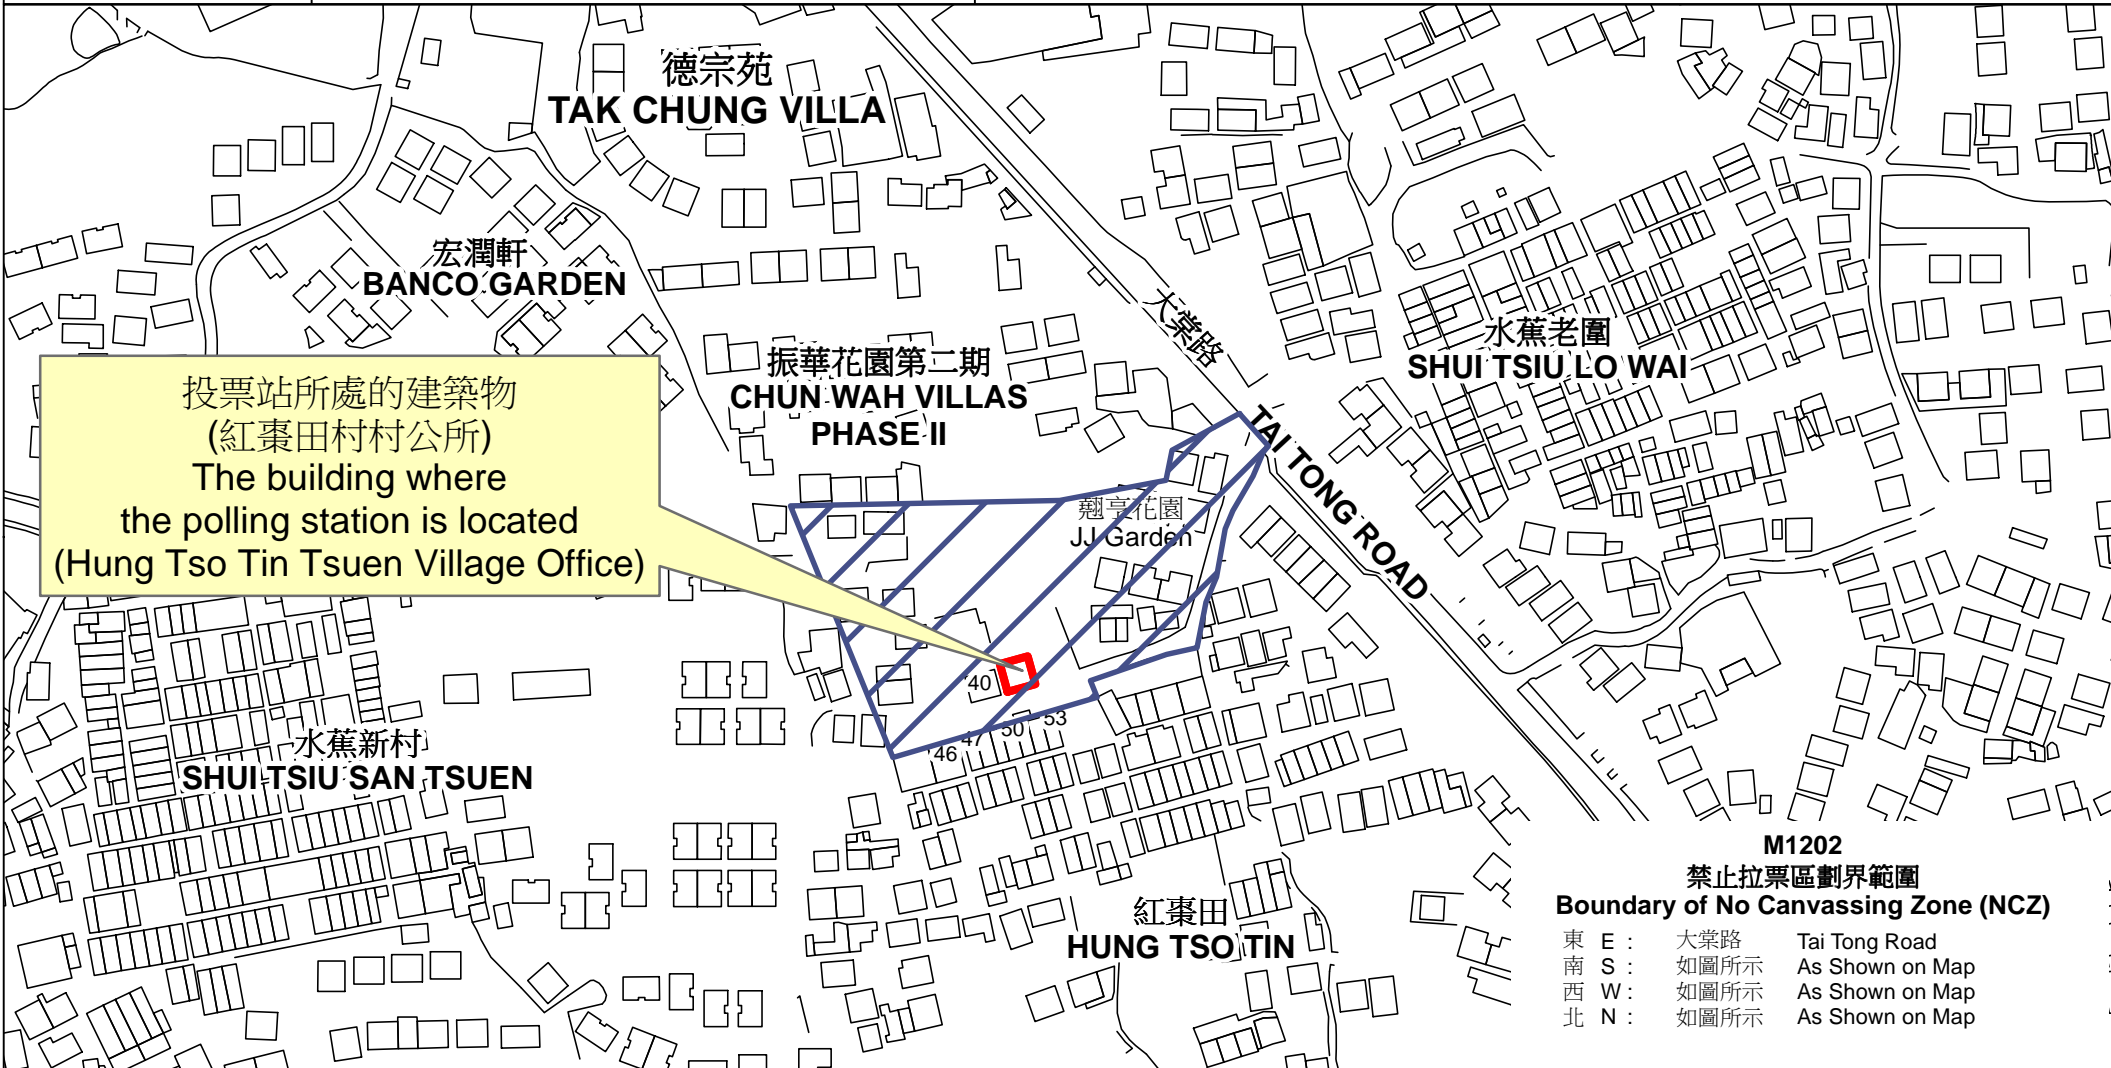

投票站位置圖和禁止拉票區 Polling Station - Location Plan & No Canvassing Zone

<p>投票站編號 Polling Station Code</p> <p>M1202</p>	<p>2021年立法會換屆選舉地方選區編號及名稱 Code & Name of Geographical Constituency for 2021 Legislative Council General Election</p> <p>LC8 新界西北 NEW TERRITORIES NORTH WEST</p>	<p>名稱及地址 Name & Address</p> <p>紅棗田村村公所 新界元朗十八鄉紅棗田村39號地下 Hung Tso Tin Tsuen Village Office G/F, No. 39 Hung Tso Tin Tsuen, Shap Pat Heung, Yuen Long, New Territories</p>
---	--	---

投票站所處的建築物
(紅棗田村村公所)
The building where
the polling station is located
(Hung Tso Tin Tsuen Village Office)

M1202
禁止拉票區劃界範圍
Boundary of No Canvassing Zone (NCZ)

東 E :	大棠路	Tai Tong Road
南 S :	如圖所示	As Shown on Map
西 W :	如圖所示	As Shown on Map
北 N :	如圖所示	As Shown on Map

 禁止拉票區
No Canvassing Zone