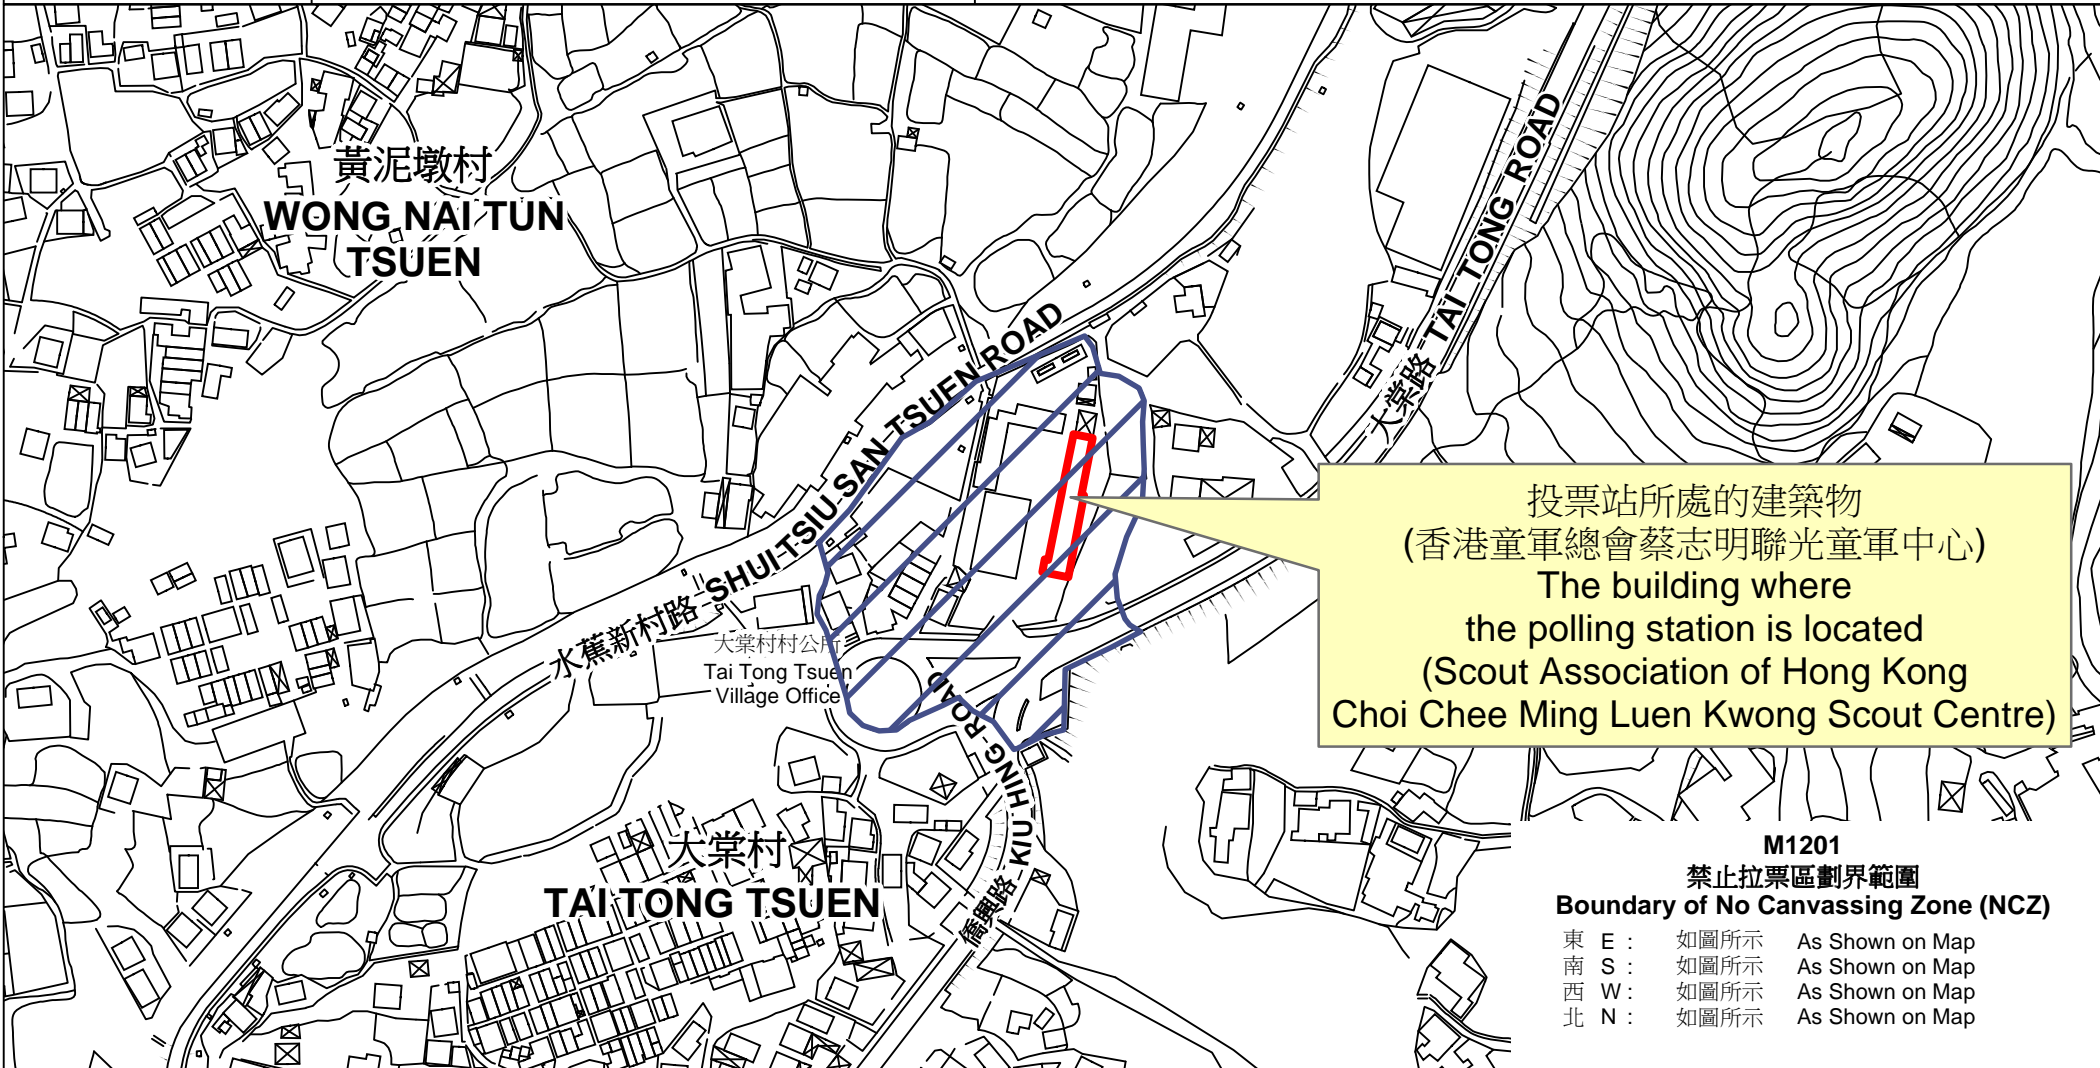

投票站位置圖和禁止拉票區 Polling Station - Location Plan & No Canvassing Zone

投票站編號 Polling Station Code	2021年立法會換屆選舉地方選區編號及名稱 Code & Name of Geographical Constituency for 2021 Legislative Council General Election	名稱及地址 Name & Address
M1201	LC8 新界西北 NEW TERRITORIES NORTH WEST	香港童軍總會蔡志明聯光童軍中心 新界元朗大棠路大棠村1號地下 Scout Association of Hong Kong Choi Chee Ming Luen Kwong Scout Centre G/F, 1 Tai Tong Tsuen, Tai Tong Road, Yuen Long, New Territories

M1201
禁止拉票區劃界範圍
Boundary of No Canvassing Zone (NCZ)

東 E :	如圖所示	As Shown on Map
南 S :	如圖所示	As Shown on Map
西 W :	如圖所示	As Shown on Map
北 N :	如圖所示	As Shown on Map

 禁止拉票區
No Canvassing Zone