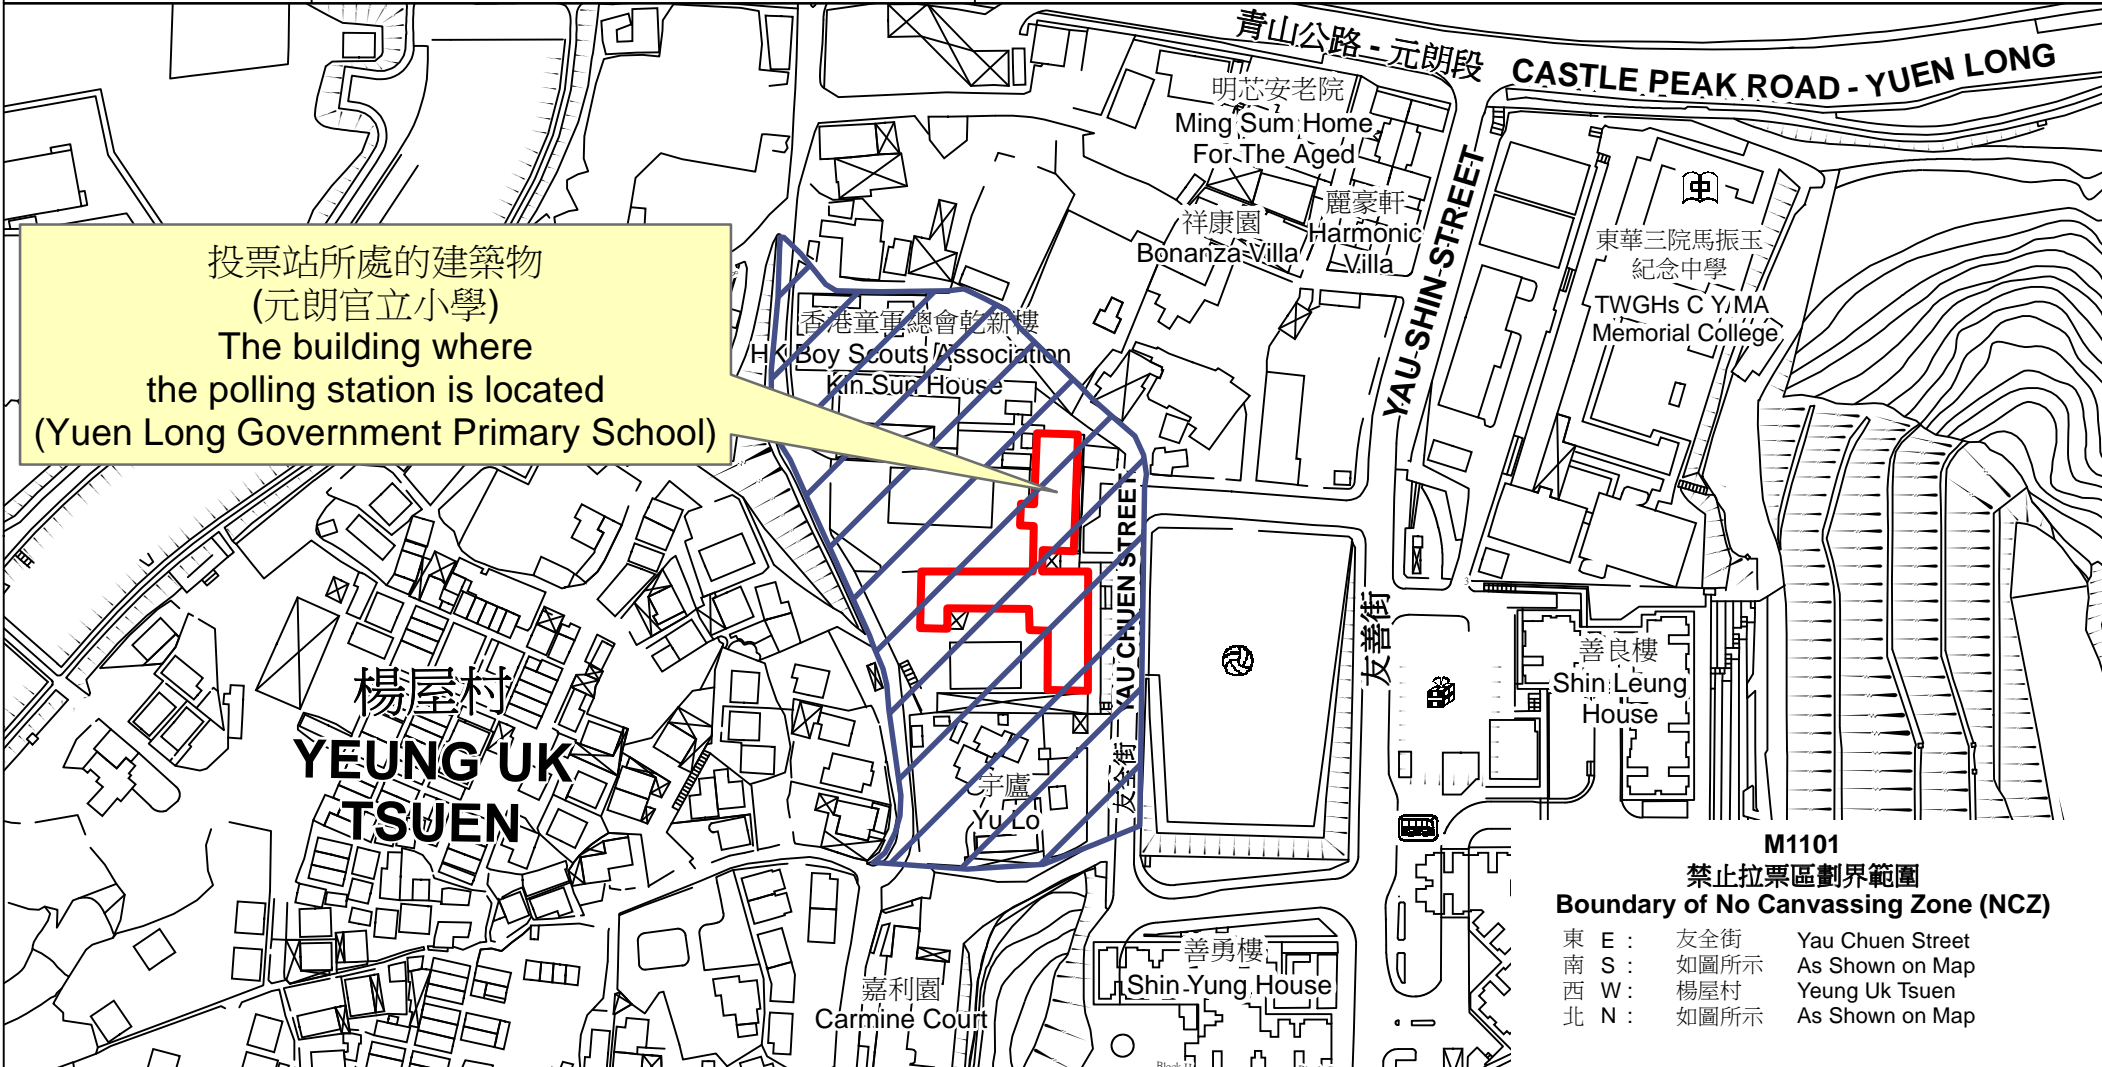

投票站位置圖和禁止拉票區 Polling Station - Location Plan & No Canvassing Zone

投票站編號 Polling Station Code M1101	2021年立法會換屆選舉地方選區編號及名稱 Code & Name of Geographical Constituency for 2021 Legislative Council General Election LC8 新界西北 NEW TERRITORIES NORTH WEST	名稱及地址 Name & Address 元朗官立小學 新界元朗坳頭友全街元朗官立小學地下 Yuen Long Government Primary School G/F, Yuen Long Government Primary School, Yau Chuen Street, Au Tau, Yuen Long, New Territories
---	--	---

 禁止拉票區
No Canvassing Zone