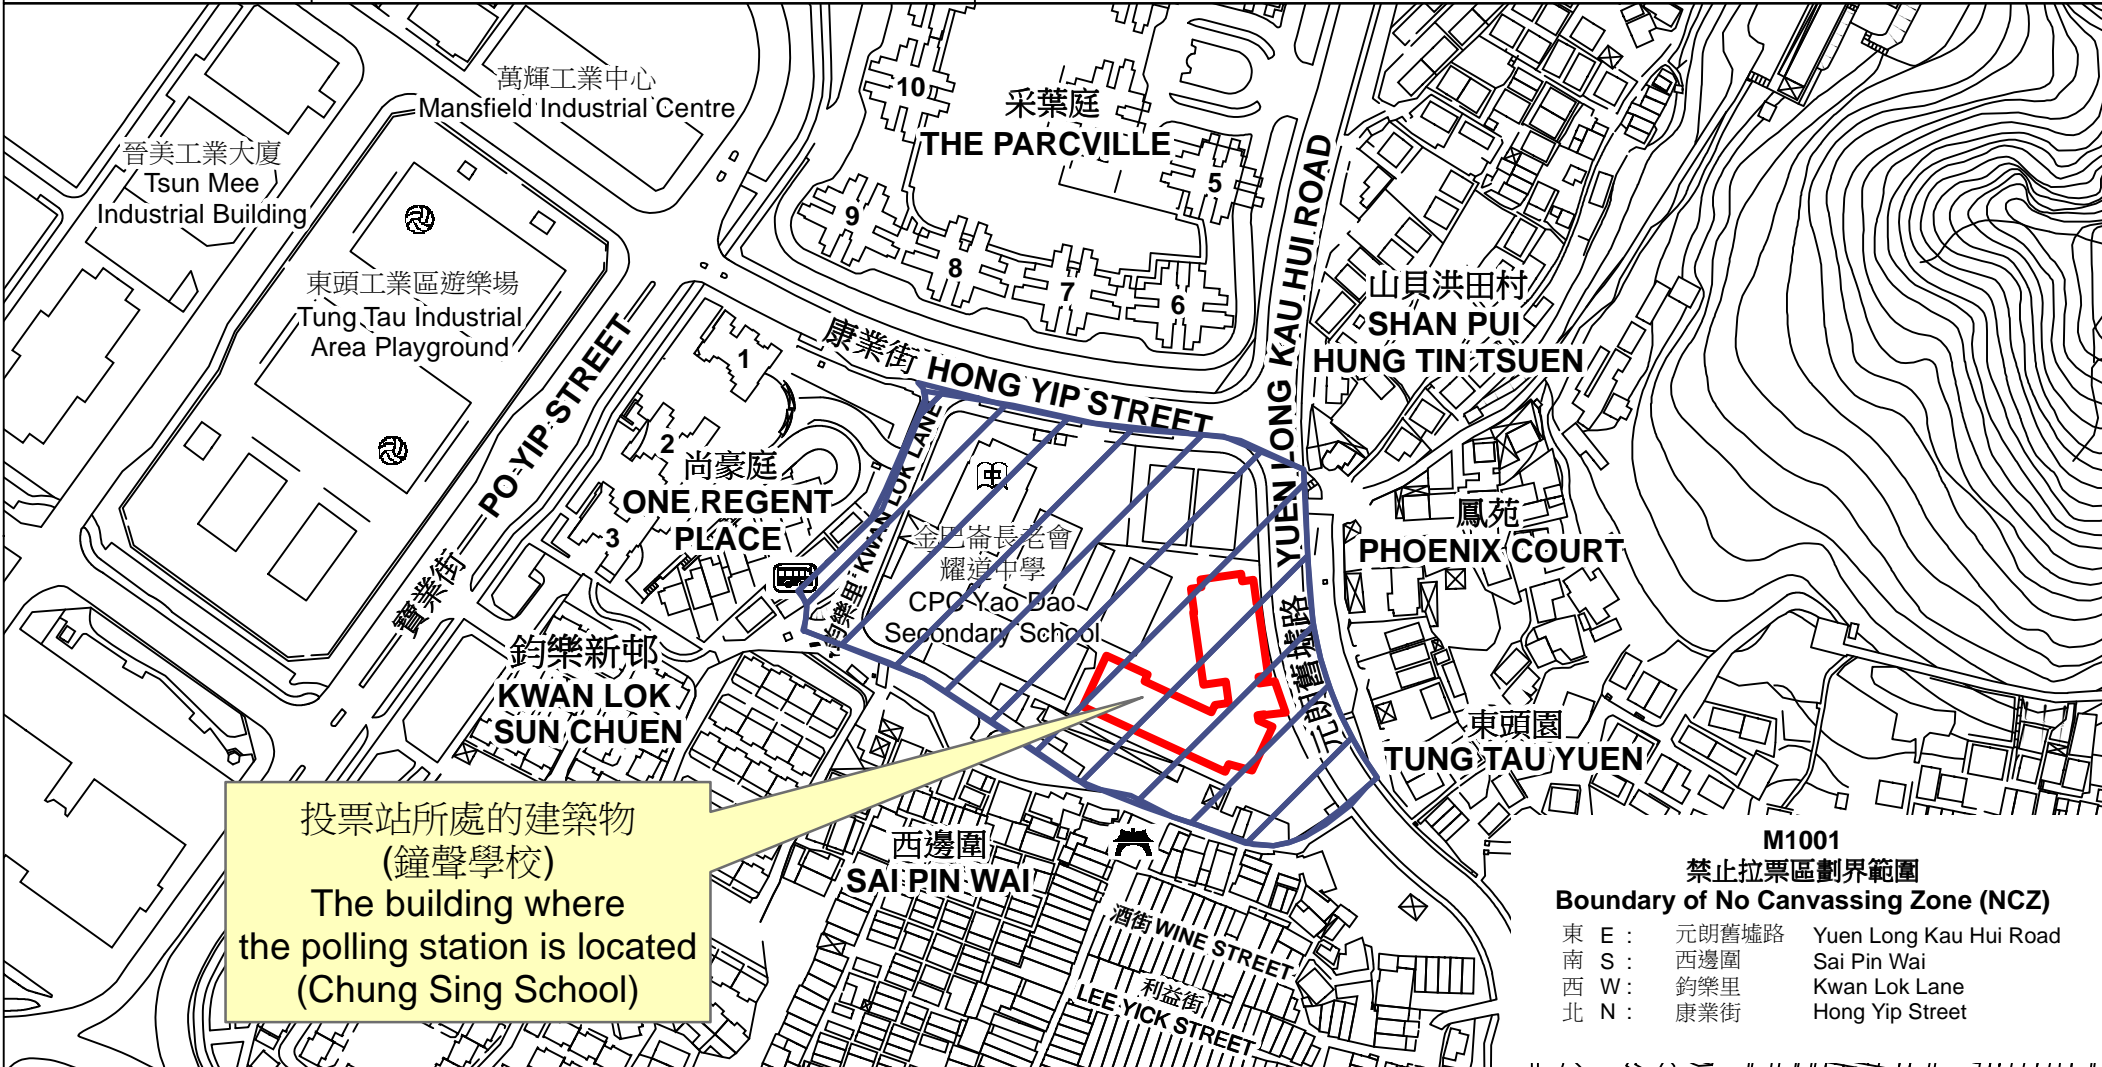

投票站位置圖和禁止拉票區 Polling Station - Location Plan & No Canvassing Zone

投票站編號 Polling Station Code	2021年立法會換屆選舉地方選區編號及名稱 Code & Name of Geographical Constituency for 2021 Legislative Council General Election	名稱及地址 Name & Address
M1001	LC8 新界西北 NEW TERRITORIES NORTH WEST	鐘聲學校 新界元朗舊墟路29號地下 Chung Sing School G/F, 29 Kau Hui Road, Yuen Long, New Territories

 禁止拉票區
No Canvassing Zone