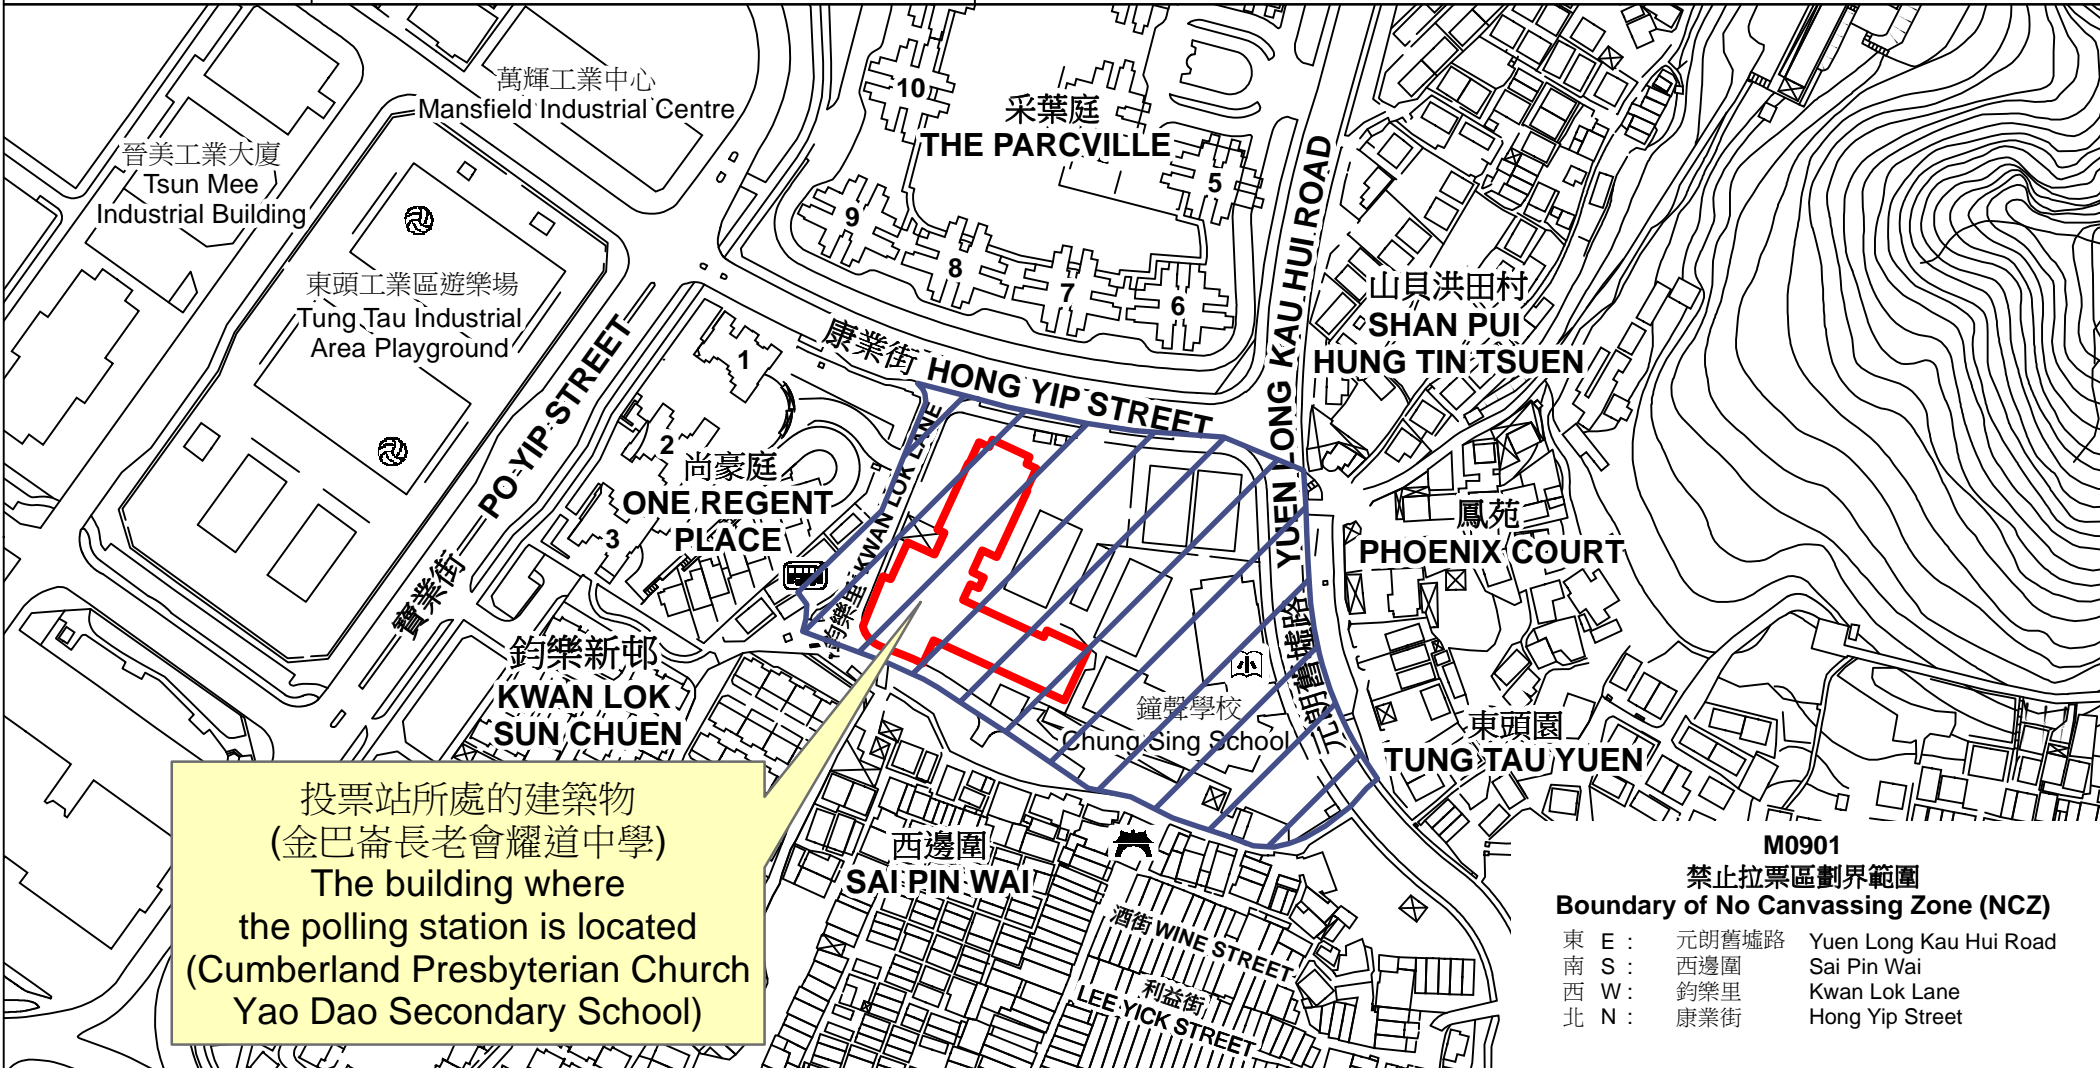

投票站位置圖和禁止拉票區 Polling Station - Location Plan & No Canvassing Zone

投票站編號 Polling Station Code	2021年立法會換屆選舉地方選區編號及名稱 Code & Name of Geographical Constituency for 2021 Legislative Council General Election	名稱及地址 Name & Address
M0901	LC8 新界西北 NEW TERRITORIES NORTH WEST	金巴崙長老會耀道中學 新界元朗舊墟16區康業街28號地下 Cumberland Presbyterian Church Yao Dao Secondary School G/F, 28 Hong Yip Street, Area 16, Yuen Long Kau Hui, Yuen Long, New Territories

 禁止拉票區
No Canvassing Zone