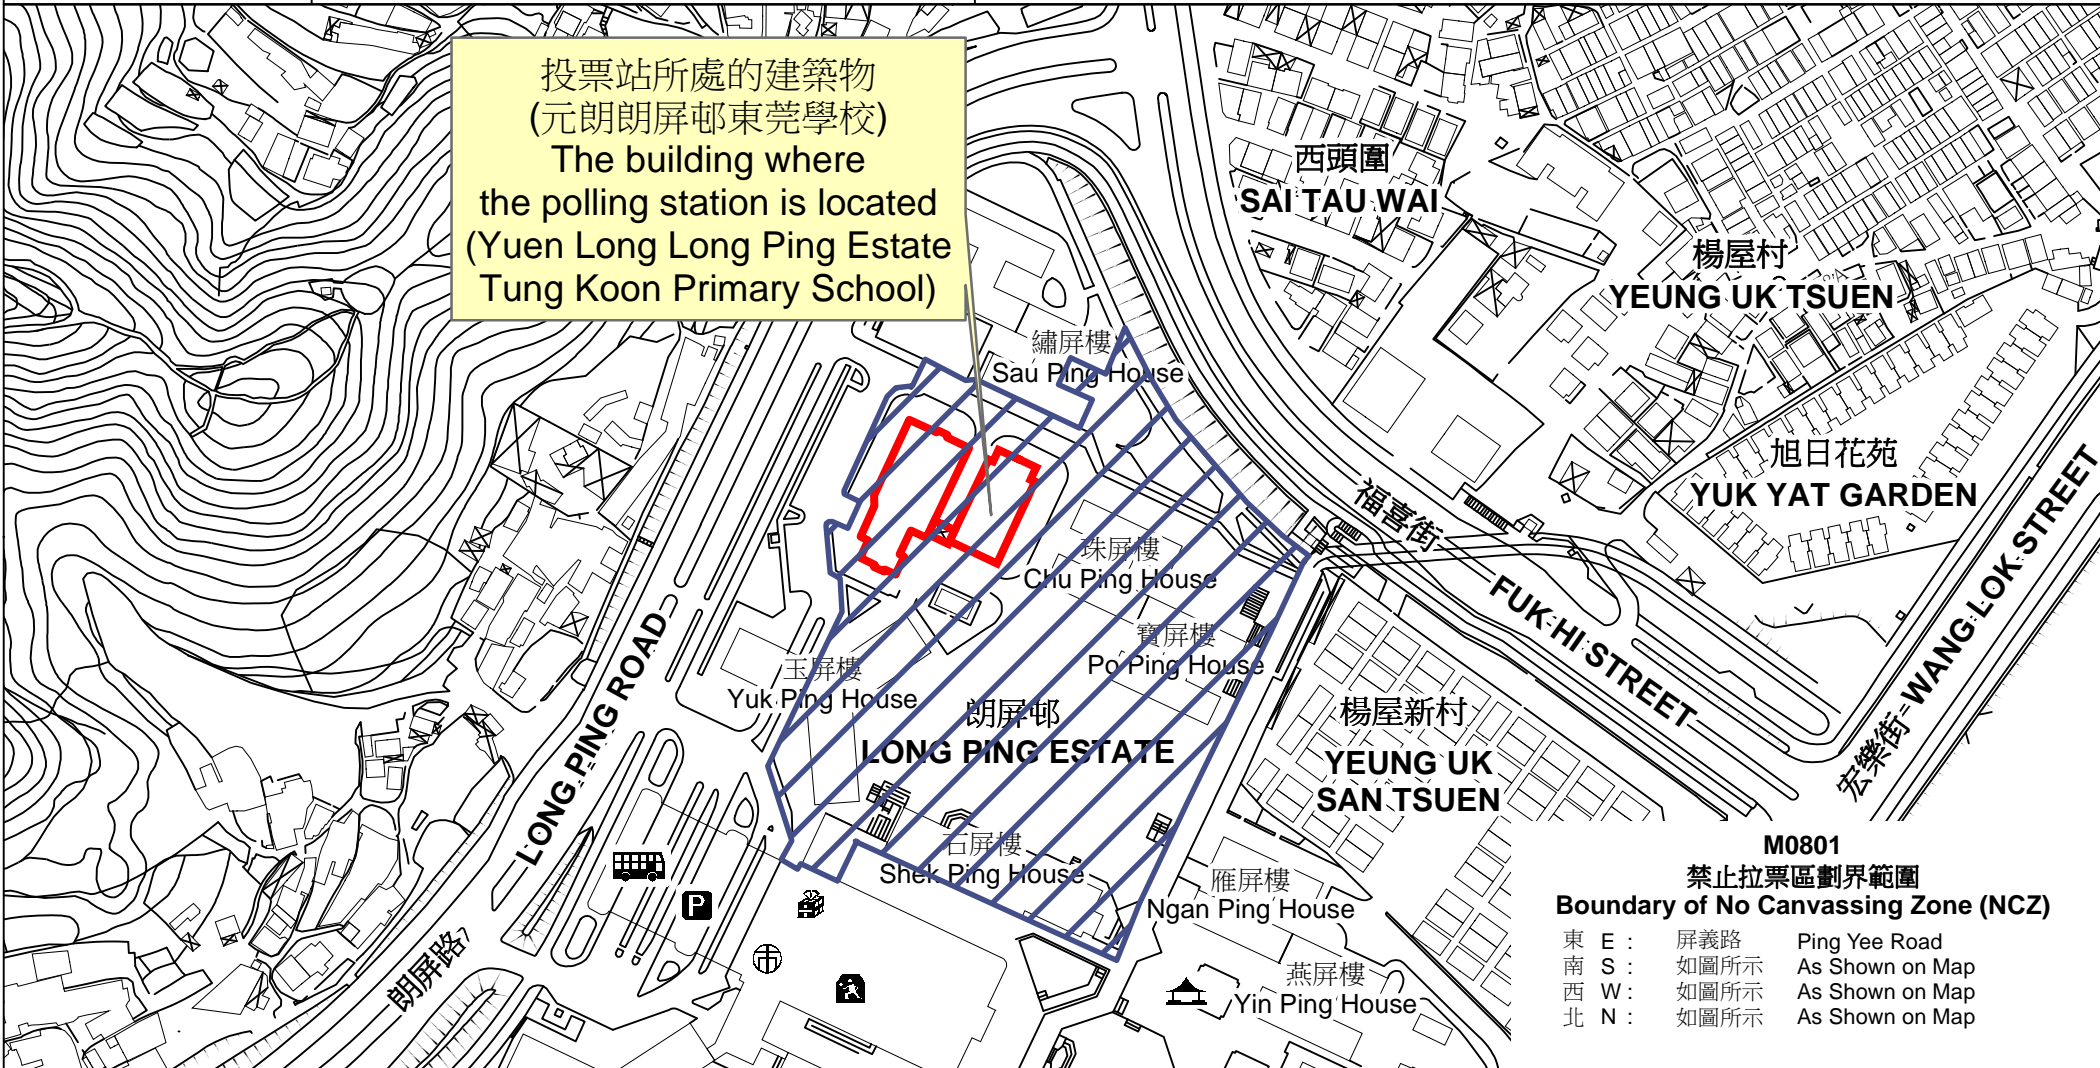

投票站位置圖和禁止拉票區 Polling Station - Location Plan & No Canvassing Zone

投票站編號 Polling Station Code	2021年立法會換屆選舉地方選區編號及名稱 Code & Name of Geographical Constituency for 2021 Legislative Council General Election	名稱及地址 Name & Address
M0801	LC8 新界西北 NEW TERRITORIES NORTH WEST	元朗朗屏邨東莞學校 新界元朗朗屏邨第1期元朗朗屏邨東莞學校地下 Yuen Long Long Ping Estate Tung Koon Primary School G/F, Yuen Long Long Ping Estate Tung Koon Primary School, Phase 1, Long Ping Estate, Yuen Long, New Territories

投票站所處的建築物
(元朗朗屏邨東莞學校)
The building where
the polling station is located
(Yuen Long Long Ping Estate
Tung Koon Primary School)

M0801
禁止拉票區劃界範圍
Boundary of No Canvassing Zone (NCZ)

東 E :	屏義路	Ping Yee Road
南 S :	如圖所示	As Shown on Map
西 W :	如圖所示	As Shown on Map
北 N :	如圖所示	As Shown on Map

 禁止拉票區
No Canvassing Zone